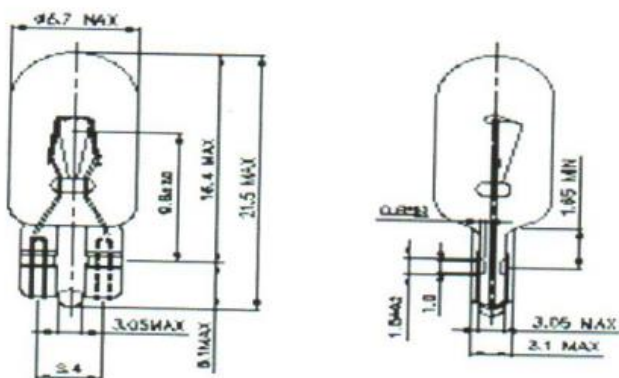

## Wedge Filament Indicator Lamp

Dimensions: (mm)

### Specifications

Structure		Design Characteristics	
Bulb Type	T1 ¼ Clear	Voltage	28V
Bulb Diameter	Ø6.7 Max	Amperage	40mA±10%
Length	21.5 Max	Filament Type	Vacuum Type
Base Type	Wedge Base	Luminous Flux	3.8Lm ± 20%
		Life Hours	7000hrs