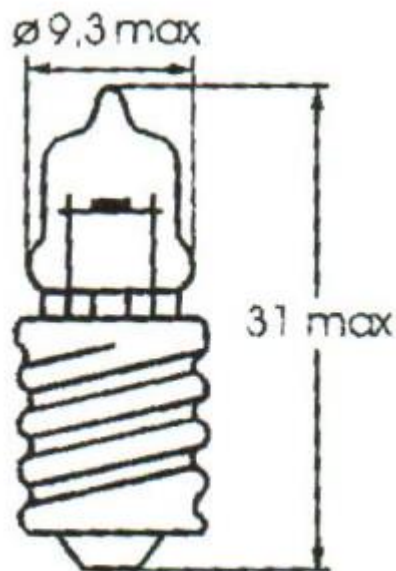

### E10 Filament Indicator Lamp, Clear, 4 V, 850 mA, 25h

Dimensions: mm

## Specifications

- Bulb Type: T9x28
- Bulb Diameter:  $\varnothing$  9.3Max
- Length: 31.0Max
- Base Type: E10
- Voltage: 4V
- Life : 25hrs
- Amperage: 850mA $\pm$ 10%
- Filament Type: Vacuum Type
- Luminous Flux: 60Lm $\pm$ 20%