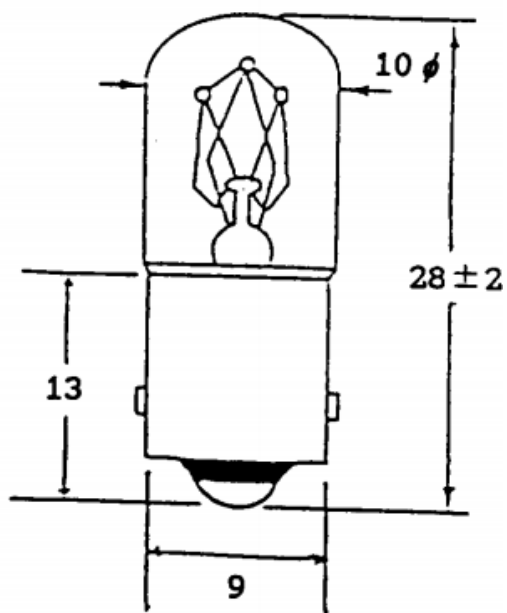

Datasheet

BA9s Filament Indicator Lamp, Clear, 36V, 56mA, 5000h

RS Stock number [360-7856](#)

Drawing (mm):

Specifications:

Bulb Diameter:	10 ± 1mm
Length:	28 ± 2mm
Base Type:	BA9s/13
Voltage:	36V
Amperage:	56mA ± 10%
Filament Type:	C-2F
	Vacuum Type
MSCP:	0.5 CP ± 20%
Life Hours:	5000Hrs