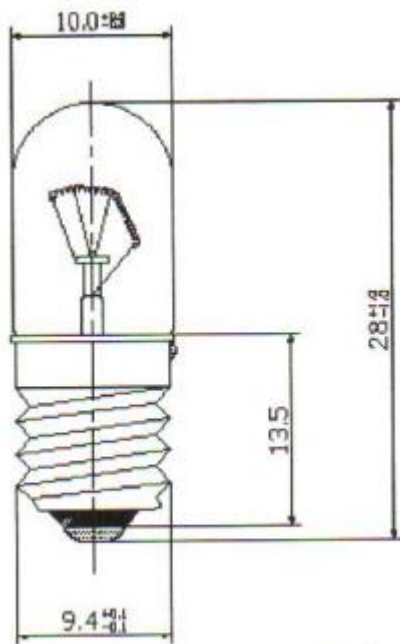

### Clear Filament Indicator Lamp

Dimensions: (mm)

## Specifications

Structure		Design Characteristics	
Bulb Type	T1 1/4 Clear	Voltage	24/28V
Bulb Diameter	Ø10.0max	Amperage	71/83mA±10%
Length	28.0Max	Filament Type	Vacuum Type
Base Type	E10	Luminous Flux	4.5Lm±20%
		Life Hours	25000hrs