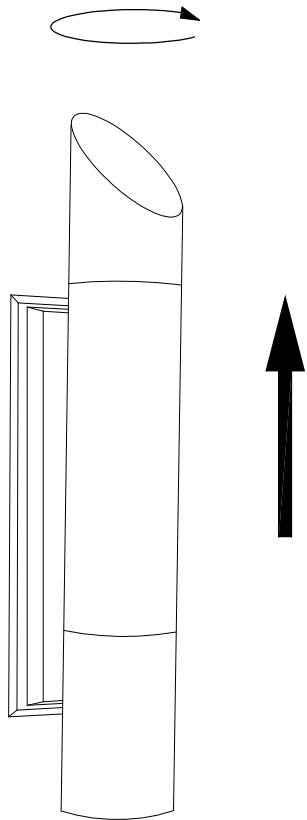

LEDs-C4

OUTDOOR

05-8796

1

2

3

4