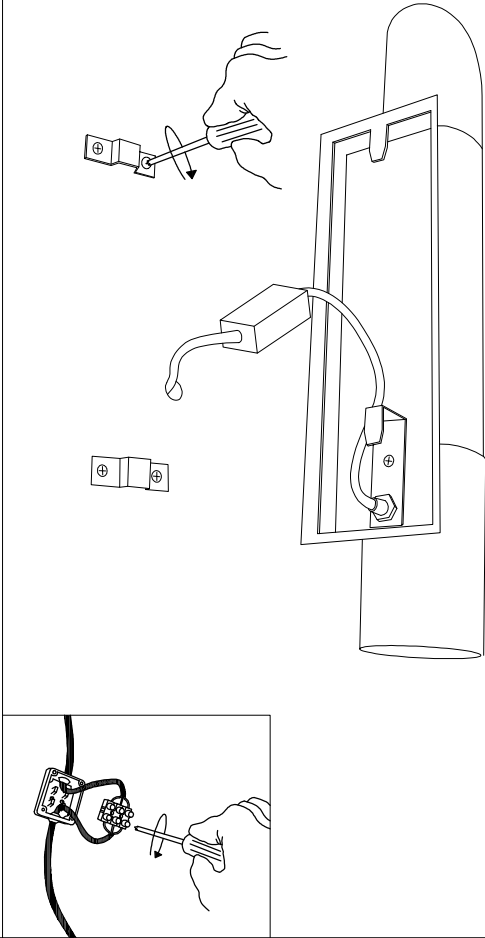

LEDs-C4

OUTDOOR

05-8796

1