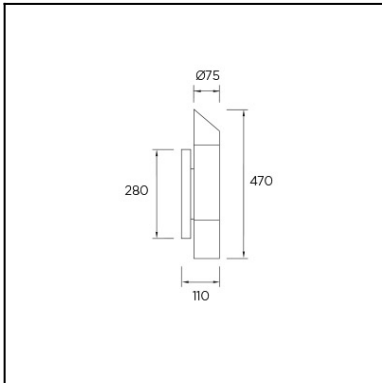

The photograph may not match the reference exactly. Please read the product description to identify the finish.

[Download photometric file .ldt / .ies](#)

[Click on image to download energy label](#)

### TECHNICAL CHARACTERISTICS

Type:	Wall fixture
IP Protection degrees:	IP44
Light source 1:	1 x E27 MAX.23W Maximum lamp length: 167.00 mm Maximum lamp diameter: 51.00 mm
Total power consumption (W):	23
Voltage / Frequency:	220-240V/50Hz
Warranty (Years):	2
Units per box:	4
Net Weight (Kg):	0.915
EAN:	8435111023495