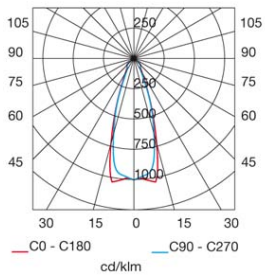

MATERIALS / FINISHES

Structure material:	Steel	Diffuser material:	Glass
Structure finish:	Chrome	Diffuser finish:	Transparent

Nok collection

Download photometric file .ldt /.ies