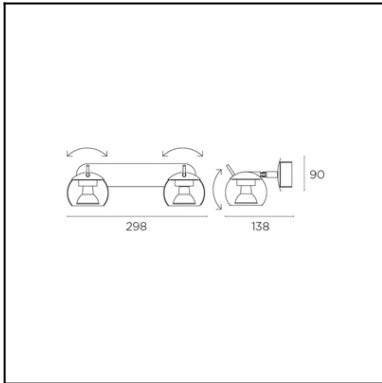

Design by Estudi Ribaudí

The photograph may not match the reference exactly. Please read the product description to identify the finish.

TECHNICAL CHARACTERISTICS

| | |
|------------------------------|---------------------|
| Type: | Wall fixture |
| IP Protection degrees: | IP20 |
| Light source 1: | 2 x GU10 MAX 50W |
| Total power consumption (W): | 100 |
| Voltage / Frequency: | 220-240V/50-60Hz |
| Warranty (Years): | 2 |
| Units per box: | 12 |
| Net Weight (Kg): | 0.75 |
| EAN: | 8435111073827 |