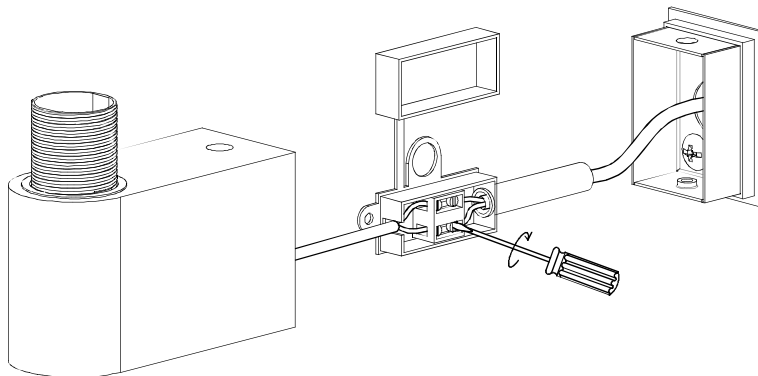

### TECHNICAL CHARACTERISTICS

Type:	Wall fixture
IP Protection degrees:	IP44
Light source 1:	1 x E14 40W Maximum lamp length: 50.00 mm Maximum lamp diameter: 110.00 mm
Total power consumption (W):	40
Voltage / Frequency:	220-240V/50-60Hz
Warranty (Years):	2
Units per box:	8
Net Weight (Kg):	0.69
EAN:	8435111098714

[Click on image to download energy label](#)

**1**

**2**

**3**

**4**

**A**

**5**

**6**