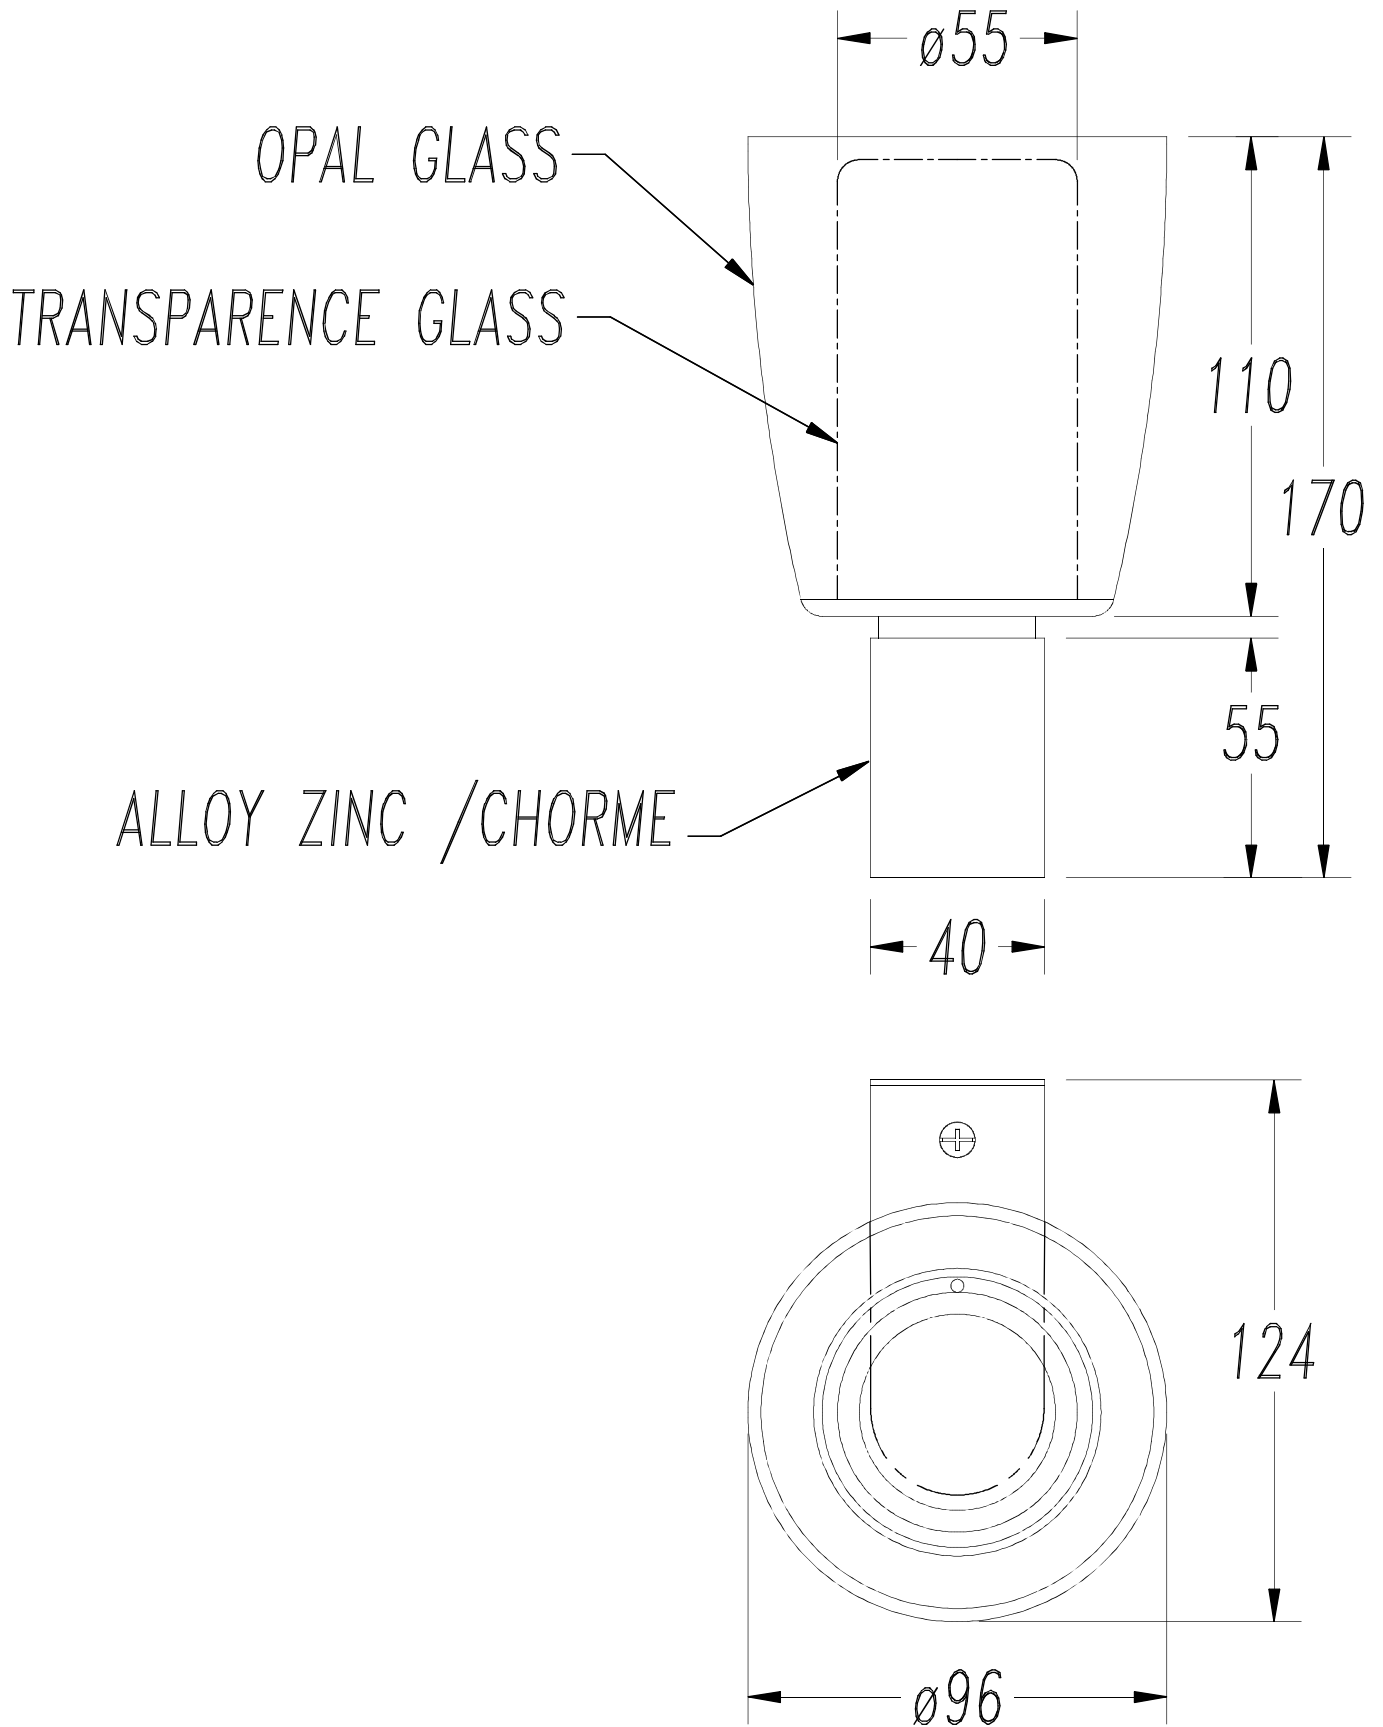

The photograph may not match the reference exactly. Please read the product description to identify the finish.

### TECHNICAL CHARACTERISTICS

Type:	Wall fixture
IP Protection degrees:	IP44
Light source 1:	1 x E14 40W Maximum lamp length: 50.00 mm Maximum lamp diameter: 110.00 mm
Total power consumption (W):	40
Voltage / Frequency:	220-240V/50-60Hz
Warranty (Years):	2
Units per box:	8
Net Weight (Kg):	0.69
EAN:	8435111098714

### MATERIALS / FINISHES

<b>Structure material:</b>	Zamak Steel	<b>Diffuser material:</b>	Tempered glass
<b>Structure finish:</b>	Chrome	<b>Diffuser finish:</b>	Opal white Transparent

[Download photometric file .ldt / .ies](#)

[Click on image to download energy label](#)

**1**

**2**

**3**

**4**

**A**

**5**

**6**