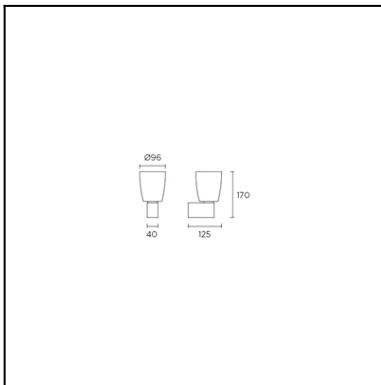

The photograph may not match the reference exactly. Please read the product description to identify the finish.

### TECHNICAL CHARACTERISTICS

Type:	Wall fixture
IP Protection degrees:	IP44
Light source 1:	1 x E14 40W Maximum lamp length: 50.00 mm Maximum lamp diameter: 110.00 mm
Total power consumption (W):	40
Voltage / Frequency:	220-240V/50-60Hz
Warranty (Years):	2
Units per box:	8
Net Weight (Kg):	0.69
EAN:	8435111098714