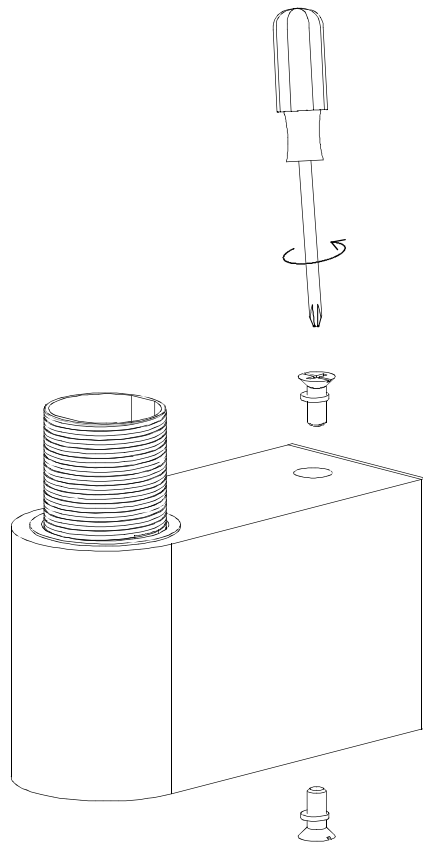

### TECHNICAL CHARACTERISTICS

Type:	Wall fixture
IP Protection degrees:	IP44
Light source 1:	1 x E14 40W Maximum lamp length: 50.00 mm Maximum lamp diameter: 110.00 mm
Total power consumption (W):	40
Voltage / Frequency:	220-240V/50-60Hz
Warranty (Years):	2
Units per box:	8
Net Weight (Kg):	0.69
EAN:	8435111098714

### MATERIALS / FINISHES

<b>Structure material:</b>	Zamak Steel	<b>Diffuser material:</b>	Tempered glass
<b>Structure finish:</b>	Chrome	<b>Diffuser finish:</b>	Opal white Transparent

[Download photometric file .ldt / .ies](#)

[Click on image to download energy label](#)

**1**

**2**

**3**

**4**

**A**

**5**

**6**