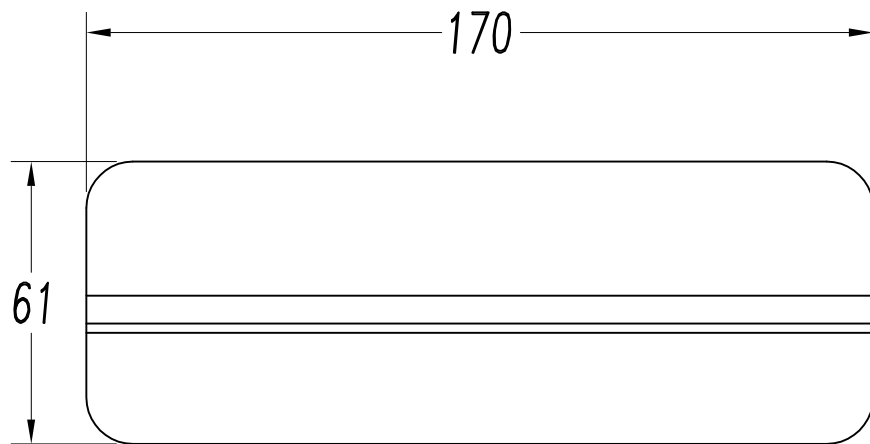

The photograph may not match the reference exactly. Please read the product description to identify the finish.

Download photometric file .ldt / .ies

**TECHNICAL CHARACTERISTICS**

Type:	Wall fixture
IP Protection degrees:	IP20
Bulb:	1 x LED Citizen. Warm White - 3000K
Power (W):	LED Citizen 4
Luminous efficacy (Lm/W):	120
CRI:	80
Voltage / Frequency:	110-240V/50-60Hz
Warranty (Years):	2
Option to extend the guarantee:	Yes, 5 years
Units per box:	20
Net Weight (Kg):	0.535
EAN:	8435111090275,00

**MATERIALS / FINISHES**

**Structure material:** Aluminium

**Diffuser material:** Acrylic

**Structure finish:** Matt white

**Diffuser finish:** Transparent

**GEAR**

Multi-voltage electronic gear included (110-240 V / 50-60 Hz)

STEEL /WHITE

Aluminium /WHITE

1

2

3

4

5

6