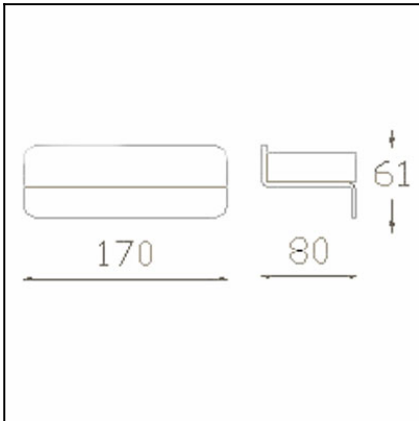

The photograph may not match the reference exactly. Please read the product description to identify the finish.

Download photometric file .ldt / .ies

**TECHNICAL CHARACTERISTICS**

Type:	Wall fixture
IP Protection degrees:	IP20
Bulb:	1 x LED Citizen. Warm White - 3000K
Power (W):	LED Citizen 4
Luminous efficacy (Lm/W):	120
CRI:	80
Voltage / Frequency:	110-240V/50-60Hz
Warranty (Years):	2
Option to extend the guarantee:	Yes, 5 years
Units per box:	20
Net Weight (Kg):	0.535
EAN:	8435111090275,00

**MATERIALS / FINISHES**

**Structure material:** Aluminium

**Diffuser material:** Acrylic

**Structure finish:** Matt white

**Diffuser finish:** Transparent

**GEAR**

Multi-voltage electronic gear included (110-240 V / 50-60 Hz)

STEEL /WHITE

Aluminium /WHITE

1

2

3

4

5

6