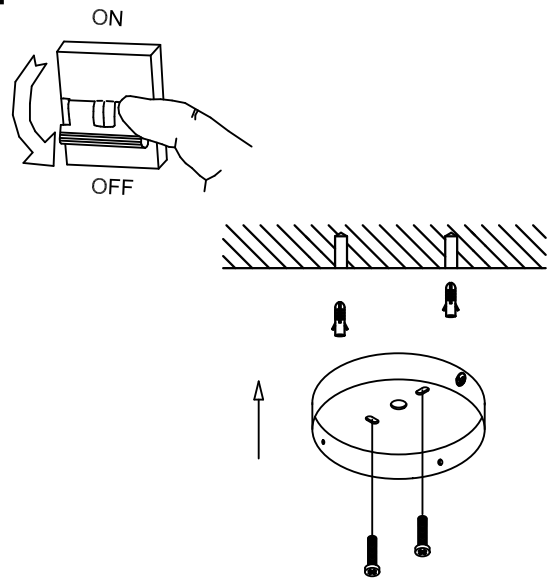

The photograph may not match the reference exactly. Please read the product description to identify the finish.

TECHNICAL CHARACTERISTICS

Type:	Pendant
IP Protection degrees:	IP20
Light source 1:	3 x E27 MAX 60W Maximum lamp length: 170.00 mm Maximum lamp diameter: 140.00 mm
Total power consumption (W):	180
Voltage / Frequency:	220-240V/50-60Hz
Warranty (Years):	2
Units per box:	2
Net Weight (Kg):	2
EAN:	8435381411350

MATERIALS / FINISHES

Structure material: Steel
Aluminium

Structure finish: Old brown
Off-white

[Download photometric file .ldt / .ies](#)

[Click on image to download energy label](#)

1

2

3