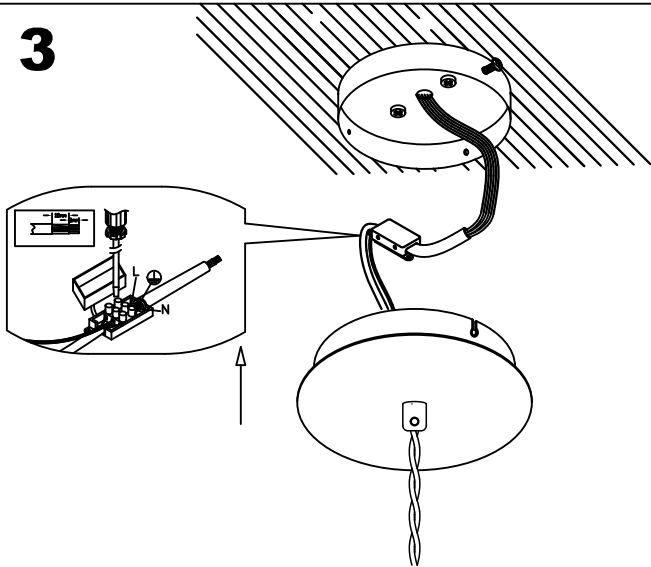

The photograph may not match the reference exactly. Please read the product description to identify the finish.

TECHNICAL CHARACTERISTICS

Type:	Pendant
IP Protection degrees:	IP20
Light source 1:	3 x E27 MAX 60W Maximum lamp length: 170.00 mm Maximum lamp diameter: 140.00 mm
Total power consumption (W):	180
Voltage / Frequency:	220-240V/50-60Hz
Warranty (Years):	2
Units per box:	2
Net Weight (Kg):	2
EAN:	8435381411350

MATERIALS / FINISHES

Structure material: Steel
Aluminium

Structure finish: Old brown
Off-white

[Download photometric file .ldt / .ies](#)

[Click on image to download energy label](#)

1

2

3