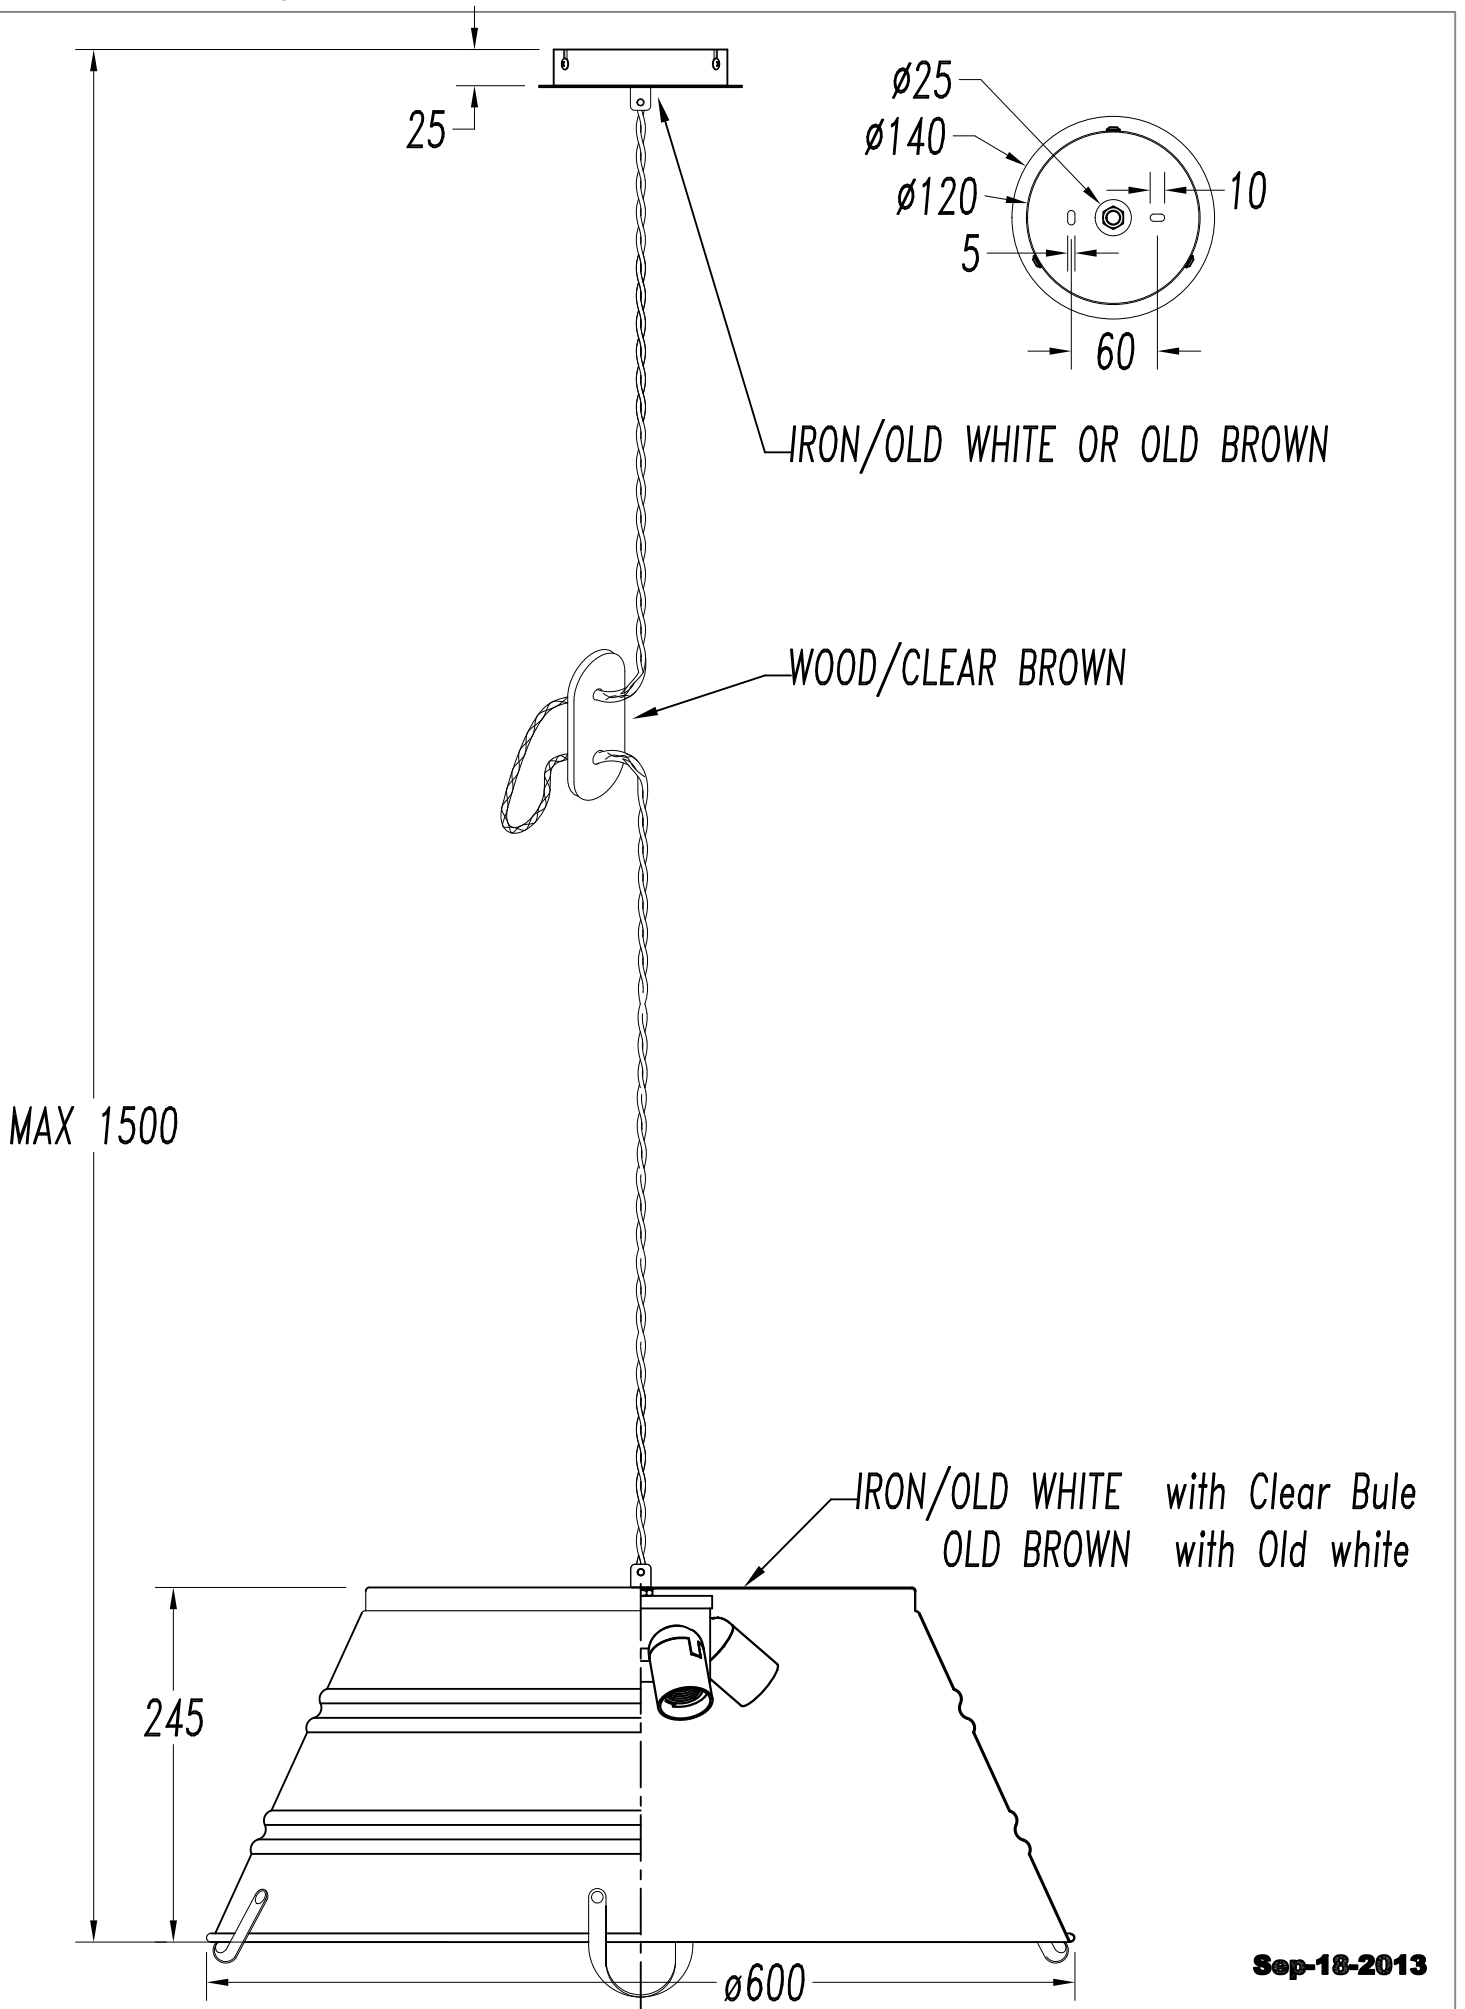

The photograph may not match the reference exactly. Please read the product description to identify the finish.

TECHNICAL CHARACTERISTICS

Type:	Pendant
IP Protection degrees:	IP20
Light source 1:	3 x E27 MAX 60W Maximum lamp length: 170.00 mm Maximum lamp diameter: 140.00 mm
Total power consumption (W):	180
Voltage / Frequency:	220-240V/50-60Hz
Warranty (Years):	2
Units per box:	2
Net Weight (Kg):	2
EAN:	8435381411350

MATERIALS / FINISHES

Structure material: Steel
Aluminium

Structure finish: Old brown
Off-white

[Download photometric file .ldt / .ies](#)

[Click on image to download energy label](#)

1

2

3

4

5

6