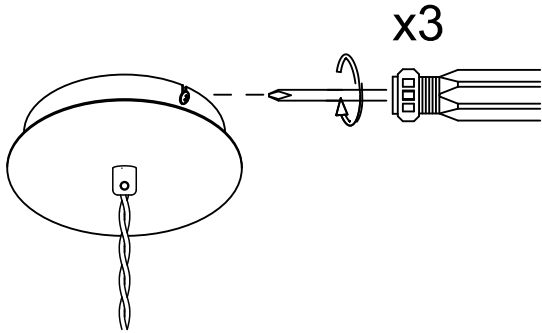

The photograph may not match the reference exactly. Please read the product description to identify the finish.

TECHNICAL CHARACTERISTICS

Type:	Pendant
IP Protection degrees:	IP20
Light source 1:	3 x E27 MAX 60W Maximum lamp length: 170.00 mm Maximum lamp diameter: 140.00 mm
Total power consumption (W):	180
Voltage / Frequency:	220-240V/50-60Hz
Warranty (Years):	2
Units per box:	2
Net Weight (Kg):	2
EAN:	8435381411350

MATERIALS / FINISHES

Structure material: Steel
Aluminium

Structure finish: Old brown
Off-white

[Download photometric file .ldt / .ies](#)

[Click on image to download energy label](#)

1

2

3