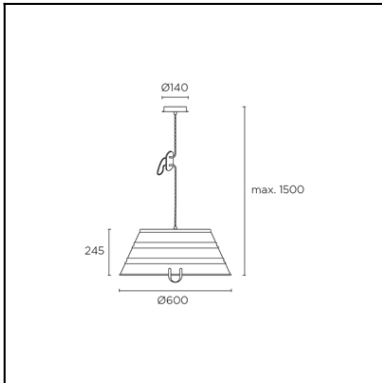

The photograph may not match the reference exactly. Please read the product description to identify the finish.

TECHNICAL CHARACTERISTICS

Type:	Pendant
IP Protection degrees:	IP20
Light source 1:	3 x E27 MAX 60W Maximum lamp length: 170.00 mm Maximum lamp diameter: 140.00 mm
Total power consumption (W):	180
Voltage / Frequency:	220-240V/50-60Hz
Warranty (Years):	2
Units per box:	2
Net Weight (Kg):	2
EAN:	8435381411350

MATERIALS / FINISHES

Structure material: Steel
Aluminium

Structure finish: Old brown
Off-white

[Download photometric file .ldt / .ies](#)

[Click on image to download energy label](#)

1

2

3