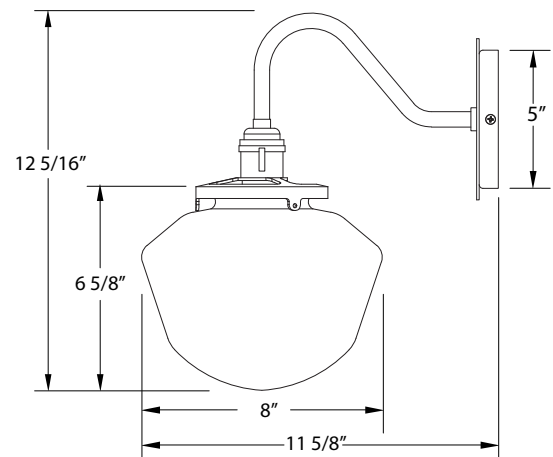

Shipping:

At Montclair Light Works we proudly manufacture, assemble, and ship your lamp within 7-13 business days from our factory in Montclair CA.