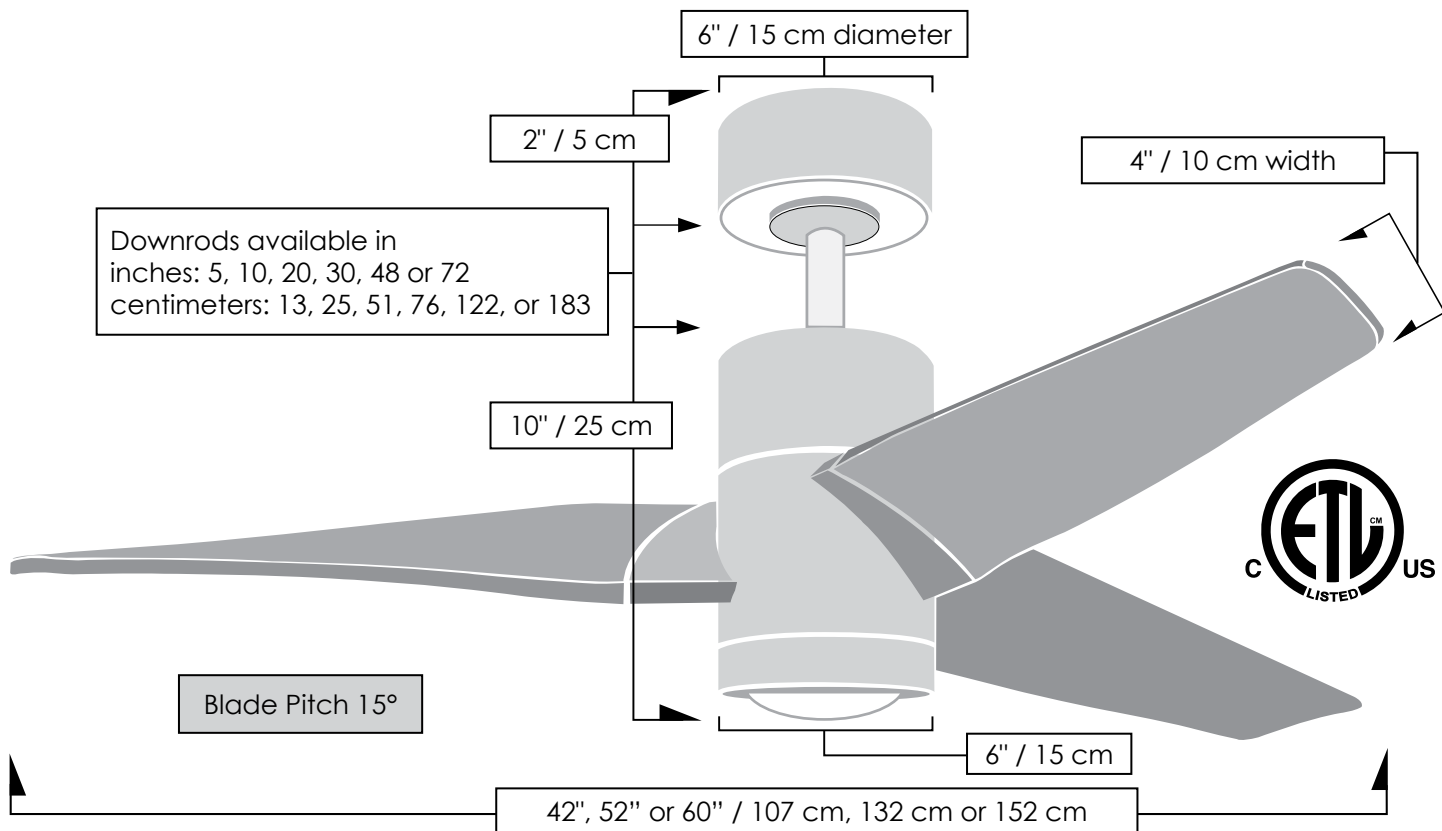

TECHNICAL SPECS

Fan Diameter	inches: 42, 52 or 60 centimeters: 107, 132 or 152
Overall Drop	12 inches / 30 cm + downrod length
Fan Weight	17 lbs
Downrods Lengths	inches: 5, 10, 20, 30, 48, 72 <i>Field cuttable. Non-threaded</i> centimeters: 13, 25, 51, 76, 122, 183
Downrod Diameter	1 inch
Voltage	110 (Contact us for 220 conversion)
Motor Type	DC
Environment	Damp locations for all finishes Neither coastal, saltwater nor chlorine compatible
Ambience	Silent
Safety Certification	ETL / CETL
Warranty	Limited Lifetime

STANDARD EQUIPMENT

One downrod of 10 inches / 13 cm

Vaulted ceiling canopy for up to 30°

Black 6-speed RF remote control with reverse

White wireless Decora-style, 6-speed, wall control

NOTE: Only compatible with included controllers.

shown in Textured Bronze
with 60" Barn Wood blades

shown in Matte Black
with 60" Barn Wood blades

Super Janet

TECHNICAL SPECIFICATIONS

CEILING PITCH TABLE	
0/12	0 degrees
1/12	4.76 degrees
2/12	9.46 degrees
3/12	14.04 degrees
4/12	18.43 degrees
5/12	22.62 degrees
6/12	26.57 degrees
7/12	30.26 degrees
8/12	33.69 degrees
9/12	36.87 degrees
10/12	39.81 degrees
11/12	42.51 degrees

CEILING HEIGHT / DOWNROD TABLE	
Ceiling Height	Downrod Lengths <i>Field cuttable. Non-threaded</i>
10 ft or less	5 inches / 13 cm <i>Use safety cages if applicable</i>
10 -12 feet	10 inches / 25 cm
13 feet	20 inches / 51 cm
14 feet	30 inches / 76 cm
15 feet	48 inches / 122 cm
16 feet +	72 inches / 183 cm