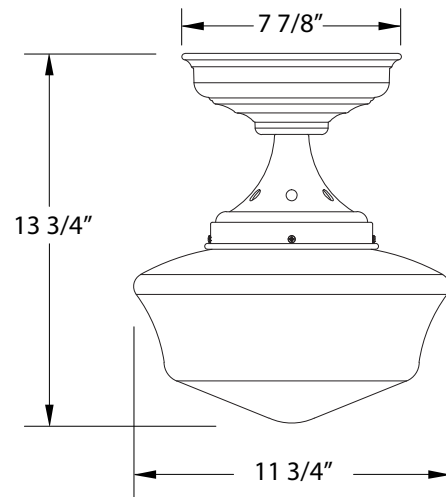

Shipping:

At Montclair Light Works we proudly manufacture, assemble, and ship your lamp within 7-13 business days from our factory in Montclair CA.