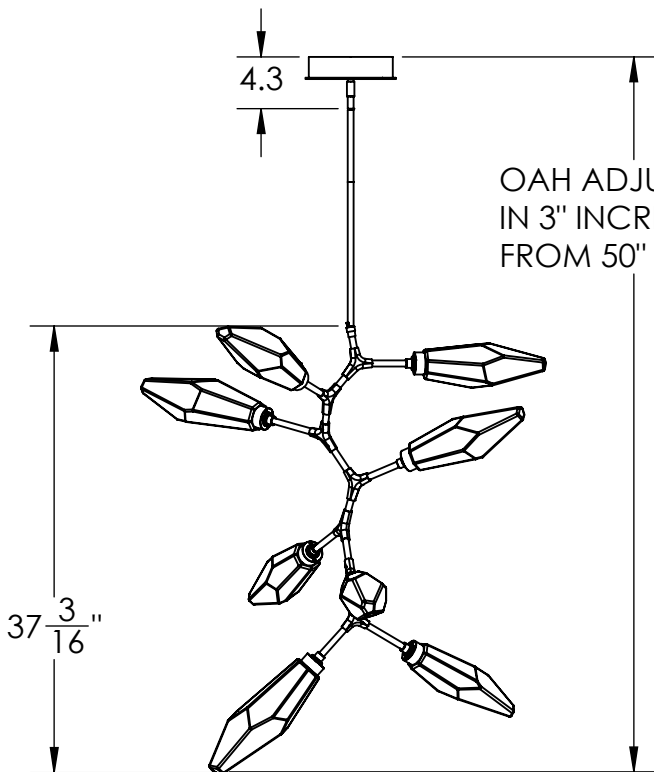

Collection: ROCK CRYSTAL

Product #: CHB0050-VB

**DIMENSIONS OF THE FIXTURE MAY VARY
BASED ON POSITION OF KNOTS**

This design employs both steel and aluminum. If a translucent finish is selected, both the artisan nature of our finish process and our use of mixed metals can result in differences in paint tones within an acceptable range.

All dimensions are shown in inches unless otherwise stated. Visit hammertonsstudio.com for product options.

11/8/2021 (A)

Mounting Packet: T	Weight(lbs.): 35	Electrical Type: LED	CCT: 2700/3000 K
UL Location: DRY	Elec. Qty: 8	Wattage: 21	Voltage: 120
Finish: SEE WEB SITE FOR OPTIONS	Source Lumens:	Ambient: 1440	Down: -----
Top Diffuser: CLOSED GLASS	Dimmable:	Forward/Reverse Phase To 1%	
Bottom Diffuser: CLOSED GLASS	CRI: 93+	Power Factor: >0.9	

Canopy Mounting Detail

MOUNTS DIRECTLY TO J-BOX

All fixtures created by Hammerton are handcrafted by artisans. Dimensions may vary up to 7/8".

© Copyright 2021. All rights in design, detail or invention of this drawing are reserved as the property of Hammerton. Any imitation or adaptation without written consent is strictly prohibited.