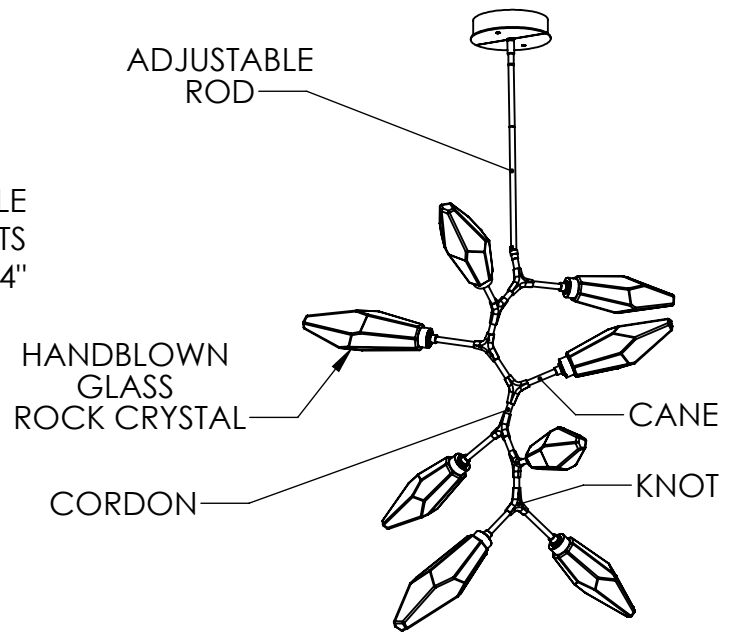

Collection: ROCK CRYSTAL

Product #: CHB0050-VB

**DIMENSIONS OF THE FIXTURE MAY VARY
BASED ON POSITION OF KNOTS**

This design employs both steel and aluminum. If a translucent finish is selected, both the artisan nature of our finish process and our use of mixed metals can result in differences in paint tones within an acceptable range.

All dimensions are shown in inches unless otherwise stated. Visit hammertonsstudio.com for product options.

11/8/2021 (A)

Mounting Packet: T	Weight(lbs.): 35	Electrical Type: LED	CCT: 2700/3000 K
UL Location: DRY	Elec. Qty: 8	Wattage: 21	Voltage: 120
Finish: SEE WEB SITE FOR OPTIONS	Source Lumens:	Ambient: 1440	Down: -----
Top Diffuser: CLOSED GLASS	Dimmable:	Forward/Reverse Phase To 1%	
Bottom Diffuser: CLOSED GLASS	CRI: 93+	Power Factor: >0.9	

Canopy Mounting Detail

MOUNTS DIRECTLY TO J-BOX

All fixtures created by Hammerton are handcrafted by artisans. Dimensions may vary up to 7/8".

© Copyright 2021. All rights in design, detail or invention of this drawing are reserved as the property of Hammerton. Any imitation or adaptation without written consent is strictly prohibited.