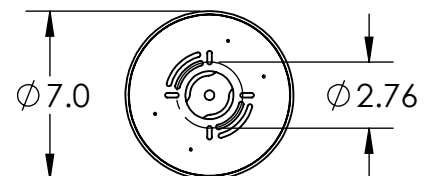

Collection: ROCK CRYSTAL

Product #: CHB0050-VB

**DIMENSIONS OF THE FIXTURE MAY VARY
BASED ON POSITION OF KNOTS**

This design employs both steel and aluminum. If a translucent finish is selected, both the artisan nature of our finish process and our use of mixed metals can result in differences in paint tones within an acceptable range.

All dimensions are shown in inches unless otherwise stated. Visit hammertonsstudio.com for product options.

11/8/2021 (A)

Mounting Packet: T	Weight(lbs.): 35	Electrical Type: LED	CCT: 2700/3000 K
UL Location: DRY	Elec. Qty: 8	Wattage: 21	Voltage: 120
Finish: SEE WEB SITE FOR OPTIONS	Source Lumens:	Ambient: 1440	Down: -----
Top Diffuser: CLOSED GLASS	Dimmable:	Forward/Reverse Phase To 1%	
Bottom Diffuser: CLOSED GLASS	CRI: 93+	Power Factor: >0.9	

Canopy Mounting Detail

MOUNTS DIRECTLY TO J-BOX

All fixtures created by Hammerton are handcrafted by artisans. Dimensions may vary up to 7/8".

© Copyright 2021. All rights in design, detail or invention of this drawing are reserved as the property of Hammerton. Any imitation or adaptation without written consent is strictly prohibited.