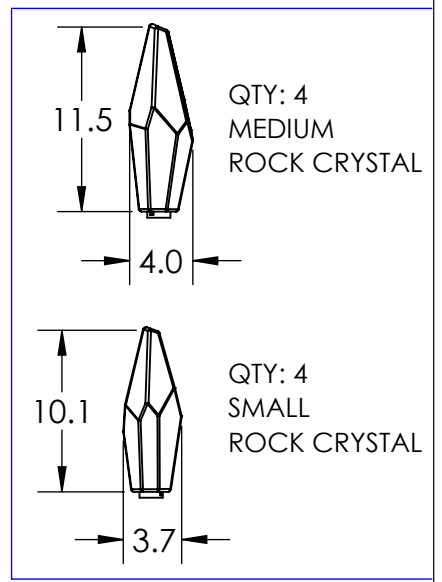

Collection: ROCK CRYSTAL

Product #: CHB0050-VB

**DIMENSIONS OF THE FIXTURE MAY VARY
BASED ON POSITION OF KNOTS**

This design employs both steel and aluminum. If a translucent finish is selected, both the artisan nature of our finish process and our use of mixed metals can result in differences in paint tones within an acceptable range.

All dimensions are shown in inches unless otherwise stated. Visit hammertonsstudio.com for product options.

11/8/2021 (A)

Mounting Packet: T	Weight(lbs.): 35	Electrical Type: LED	CCT: 2700/3000 K
UL Location: DRY	Elec. Qty: 8	Wattage: 21	Voltage: 120
Finish: SEE WEB SITE FOR OPTIONS	Source Lumens:	Ambient: 1440	Down: -----
Top Diffuser: CLOSED GLASS	Dimmable:	Forward/Reverse Phase To 1%	
Bottom Diffuser: CLOSED GLASS	CRI: 93+	Power Factor: >0.9	

Canopy Mounting Detail

MOUNTS DIRECTLY TO J-BOX

All fixtures created by Hammerton are handcrafted by artisans. Dimensions may vary up to 7/8".

© Copyright 2021. All rights in design, detail or invention of this drawing are reserved as the property of Hammerton. Any imitation or adaptation without written consent is strictly prohibited.