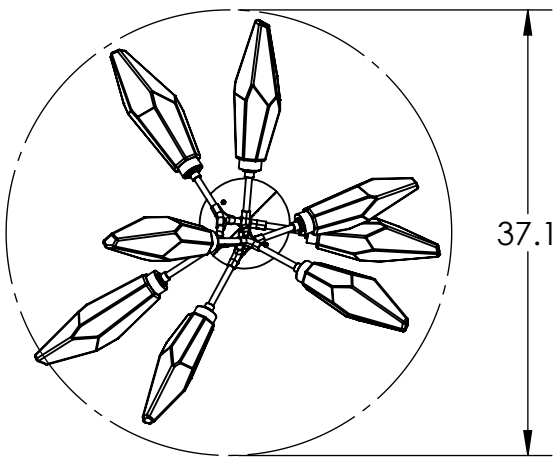

Collection: ROCK CRYSTAL

Product #: CHB0050-VB

**DIMENSIONS OF THE FIXTURE MAY VARY
BASED ON POSITION OF KNOTS**

This design employs both steel and aluminum. If a translucent finish is selected, both the artisan nature of our finish process and our use of mixed metals can result in differences in paint tones within an acceptable range.

All dimensions are shown in inches unless otherwise stated. Visit hammertonsstudio.com for product options.

11/8/2021 (A)

Mounting Packet: T	Weight(lbs.): 35	Electrical Type: LED	CCT: 2700/3000 K
UL Location: DRY	Elec. Qty: 8	Wattage: 21	Voltage: 120
Finish: SEE WEB SITE FOR OPTIONS	Source Lumens:	Ambient: 1440	Down: -----
Top Diffuser: CLOSED GLASS	Dimmable:	Forward/Reverse Phase To 1%	
Bottom Diffuser: CLOSED GLASS	CRI: 93+	Power Factor: >0.9	

Canopy Mounting Detail

MOUNTS DIRECTLY TO J-BOX

All fixtures created by Hammerton are handcrafted by artisans. Dimensions may vary up to 7/8".

© Copyright 2021. All rights in design, detail or invention of this drawing are reserved as the property of Hammerton. Any imitation or adaptation without written consent is strictly prohibited.