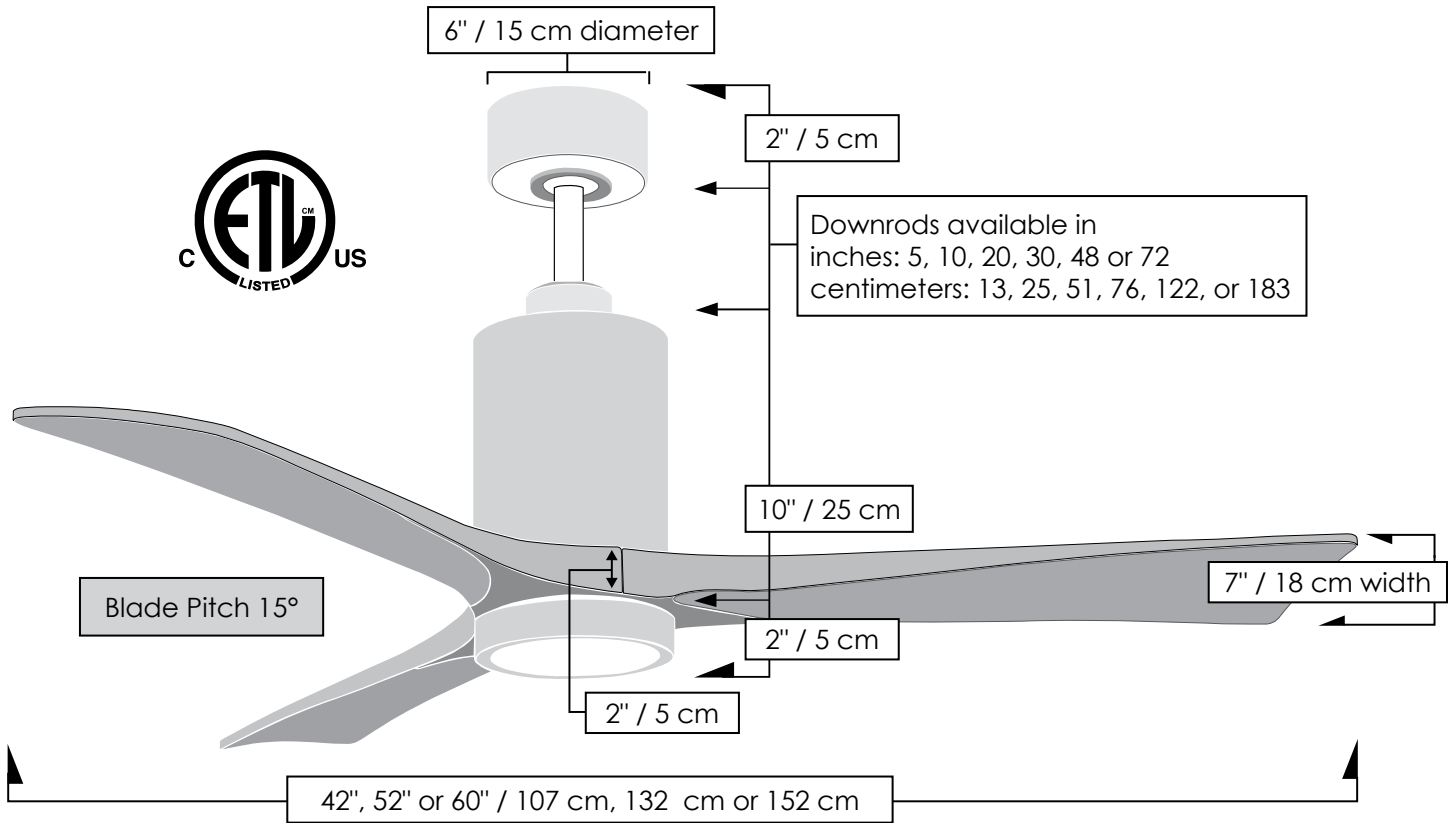

TECHNICAL SPECS

Fan Diameter	inches: 42, 52 or 60 centimeters: 107, 132 or 152
Overall Drop	14 inches / 36 cm + downrod length
Fan Weight	19 lbs
Downrods Lengths <i>Field cuttable. Non-threaded</i>	inches: 5, 10, 20, 30, 48, 72 centimeters: 13, 25, 51, 76, 122, 183
Downrod Diameter	1 inch
Voltage	110 or 220
Motor Type	DC
Environment	Damp locations for all finishes Neither coastal, saltwater nor chlorine compatible
Ambience	Silent
Safety Certification	ETL / CETL
Warranty	Limited Lifetime

STANDARD EQUIPMENT

One downrod of 10 inches / 13 cm
Vaulted ceiling canopy for up to 30°
Light cover

Black 6-speed RF remote control with reverse

White wireless Decora-style, 6-speed, wall control

NOTE: Only compatible with included controllers.

Blade Options

Patrícia-3

TECHNICAL SPECIFICATIONS

CEILING PITCH TABLE	
0/12	0 degrees
1/12	4.76 degrees
2/12	9.46 degrees
3/12	14.04 degrees
4/12	18.43 degrees
5/12	22.62 degrees
6/12	26.57 degrees
7/12	30.26 degrees
8/12	33.69 degrees
9/12	36.87 degrees
10/12	39.81 degrees
11/12	42.51 degrees

CEILING HEIGHT / DOWNROD TABLE	
Ceiling Height	Downrod Lengths <i>Field cuttable. Non-threaded</i>
10 ft or less	5 inches / 13 cm <i>Use safety cages if applicable</i>
10 -12 feet	10 inches / 25 cm
13 feet	20 inches / 51 cm
14 feet	30 inches / 76 cm
15 feet	48 inches / 122 cm
16 feet +	72 inches / 183 cm