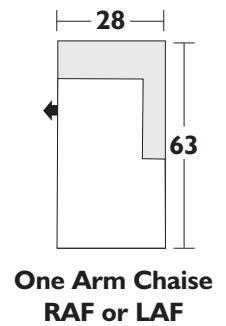

Configuration Suggestions

Style Metro