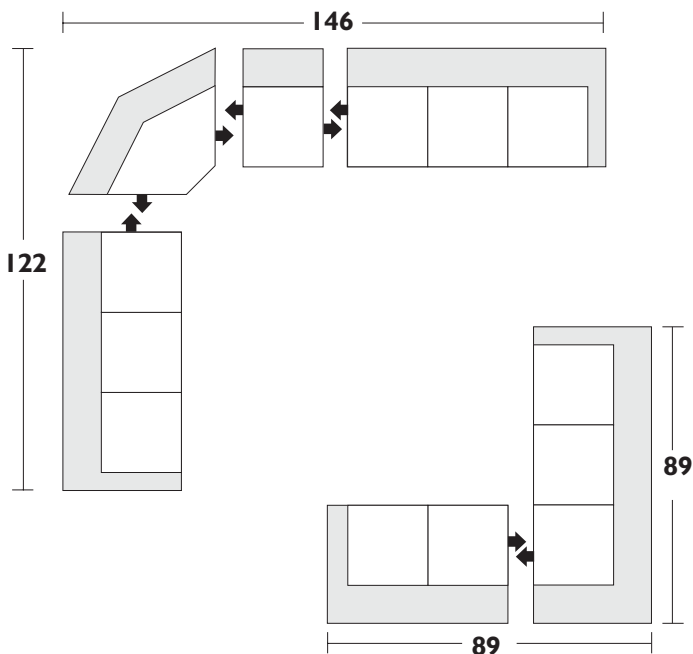

Configuration Suggestions

Style Metro