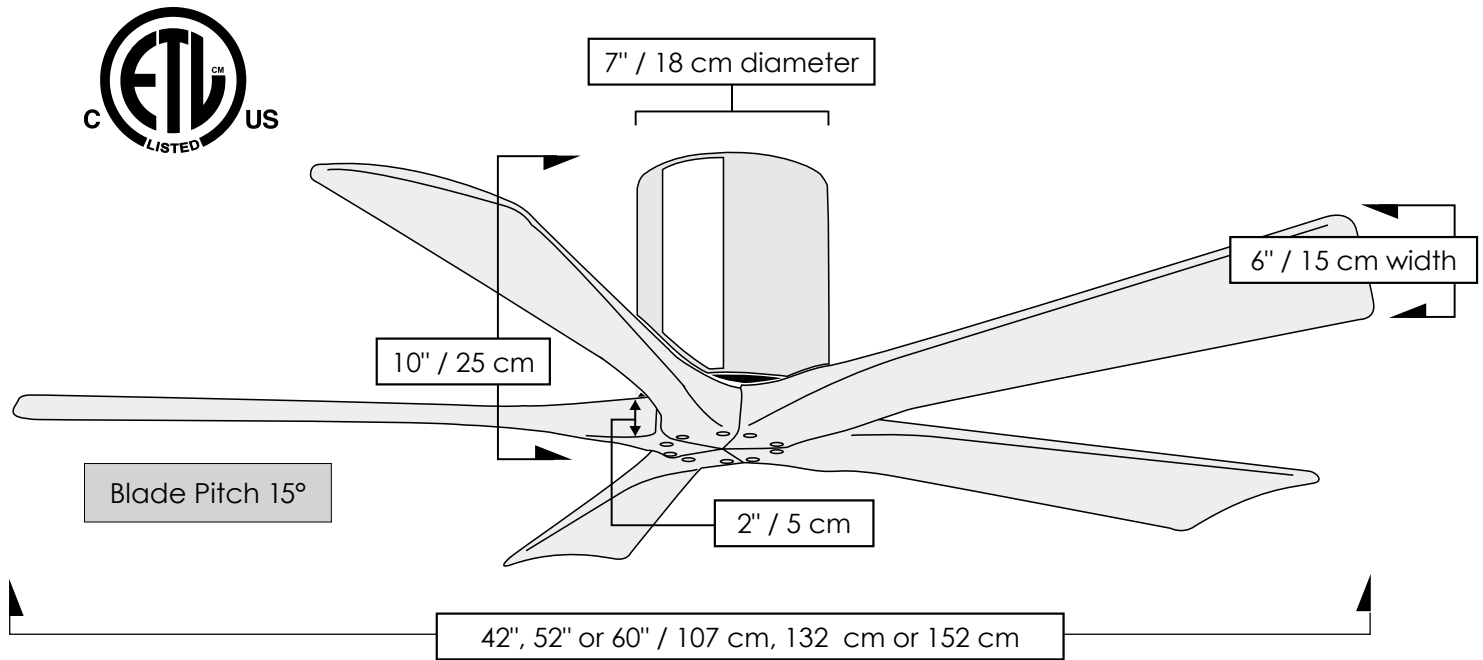

TECHNICAL SPECS

Fan Diameter	inches: 42, 52 or 60 centimeters: 107, 132 or 152
Overall Drop	10 inches / 25 cm
Fan Weight	12 lbs
Voltage	110 or 220
Motor Type	DC
Environment	Damp locations for all finishes Neither coastal, saltwater nor chlorine compatible
Ambience	Silent
Safety Certification	ETL / CETL
Warranty	Limited Lifetime

NEW JAN 21, 2020 DOE MOTOR EFFICIENCY DATA

Fan Diameter	42 inch / 107 cm	52 inch / 132 cm	60 inch / 152 cm
RPM (Low / High)	51 / 226	51 / 151	51 / 78
CFM (Low / High)	855 / 3989	1631 / 4970	2201 / 3543
Watts (High)	25.76	31.46	31.58
CFM/Watt (High)	154.84	157.98	112.12
Blade Pitch	15°	15°	15°

STANDARD EQUIPMENT

6-speed RF
remote control
w/reverse in black

Wireless
Decora-style,
6-speed, wall
control in white

NOTE: Only compatible with included controllers.

Blade Options

Irene-5H

TECHNICAL SPECIFICATIONS

CEILING PITCH TABLE

0/12	0 degrees
1/12	4.76 degrees
2/12	9.46 degrees
3/12	14.04 degrees
4/12	18.43 degrees
5/12	22.62 degrees
6/12	26.57 degrees
7/12	30.26 degrees
8/12	33.69 degrees
9/12	36.87 degrees
10/12	39.81 degrees
11/12	42.51 degrees