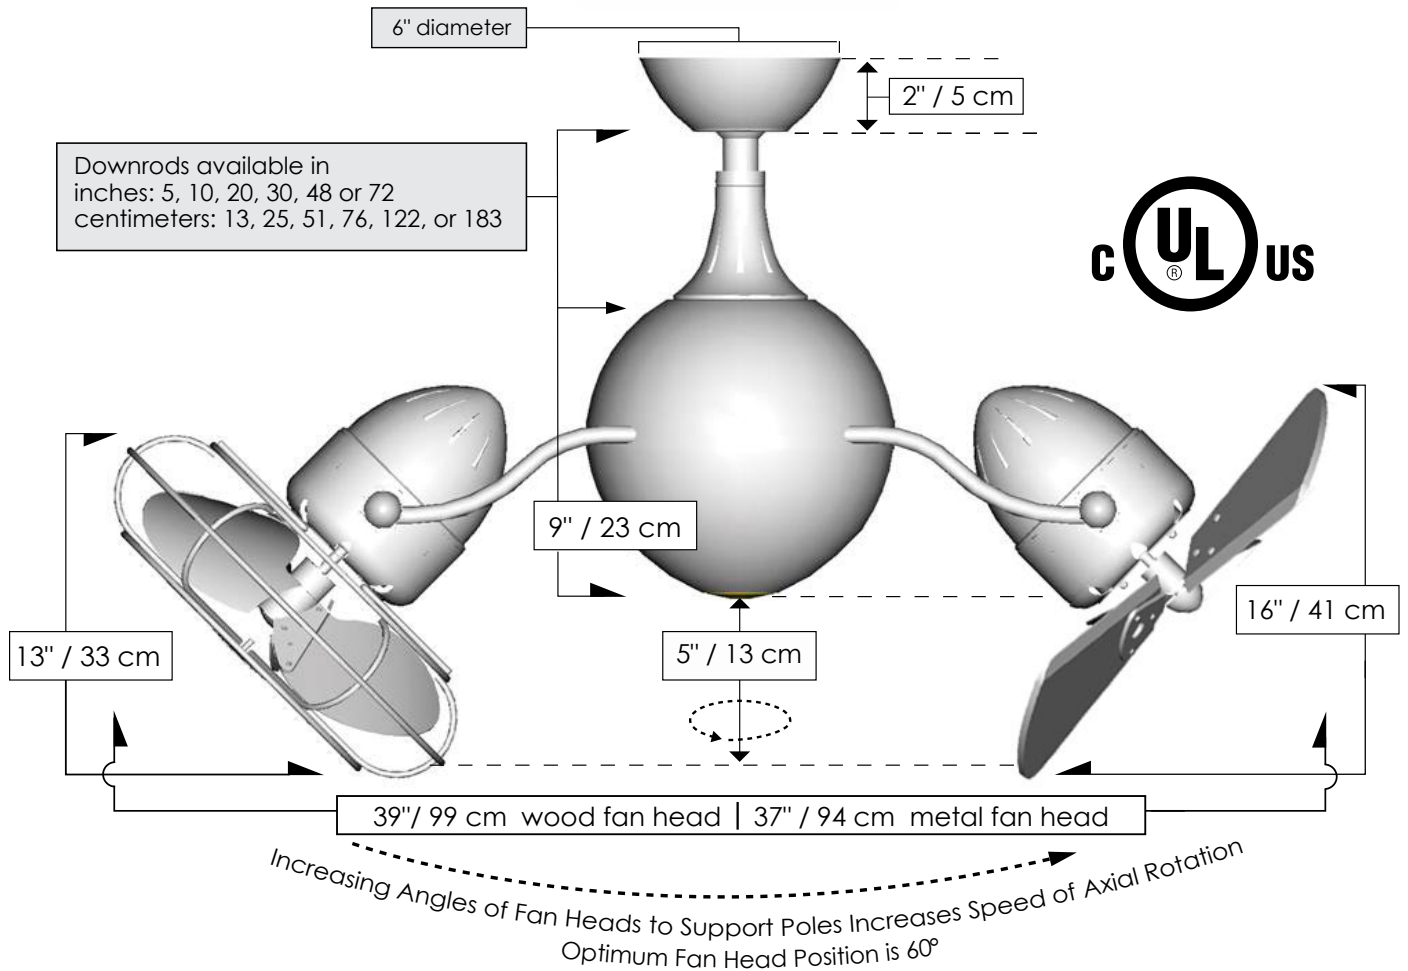

TECHNICAL SPECS

Fan Weight	27 lbs
Voltage	110 or 220
Motor Type	AC
Rotation	Yes
Downrods Lengths <i>Field cuttable.</i>	inches: 5, 10, 20, 30, 48, 72 centimeters: 13, 25, 51, 76, 122, 183
Downrod Diameter	1 inch
Overall Drop	16 inches / 41 cm + downrod length
Environment	Damp locations for all finishes Neither coastal, saltwater nor chlorine compatible
Ambience	Soothing White Noise
Safety Certification	UL / CUL
Warranty	Limited Lifetime

NEW JAN 21, 2020 DOE MOTOR EFFICIENCY DATA

Fan Head Options	Solid Wood	Metal with Guard
Fan Diameter	39 inches / 99 cm	37 inches / 94 cm
Fan Blade Diameter	16 inches / 41 cm	13 inches / 33 cm
Guard Options	No Cage Option	Safety Cage or Decorative Cage
RPM (Low / High)	721 / 1199	1040 / 1445
CFM (Low / High)	2750 / 4058	1825 / 3167
Watts (High)	101.25	80.50
CFM/Watt (High)	40.80	39.34
Blade Pitch	19°	31°

STANDARD EQUIPMENT

One downrod of 10 inches / 13 cm

Vaulted ceiling canopy for up to 29°

Black 3-speed RF remote control with reverse

ACCESSORY

Decora-style, 3-speed, non-dimmable wall control

CEILING PITCH TABLE	
0/12	0 degrees
1/12	4.76 degrees
2/12	9.46 degrees
3/12	14.04 degrees
4/12	18.43 degrees
5/12	22.62 degrees
6/12	26.57 degrees
7/12	30.26 degrees
8/12	33.69 degrees
9/12	36.87 degrees
10/12	39.81 degrees
11/12	42.51 degrees

CEILING HEIGHT / DOWNROD TABLE	
Ceiling Height	Downrod Lengths <i>Field cuttable. Non-threaded</i>
10 ft or less	5 inches / 13 cm <i>Use safety cages if applicable</i>
10 -12 feet	10 inches / 25 cm
13 feet	20 inches / 51 cm
14 feet	30 inches / 76 cm
15 feet	48 inches / 122 cm
16 feet +	72 inches / 183 cm