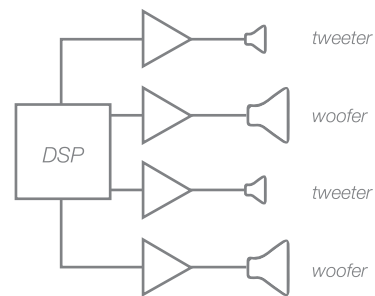

THE+RECORD PLAYER

Discrete four Channel Amplification