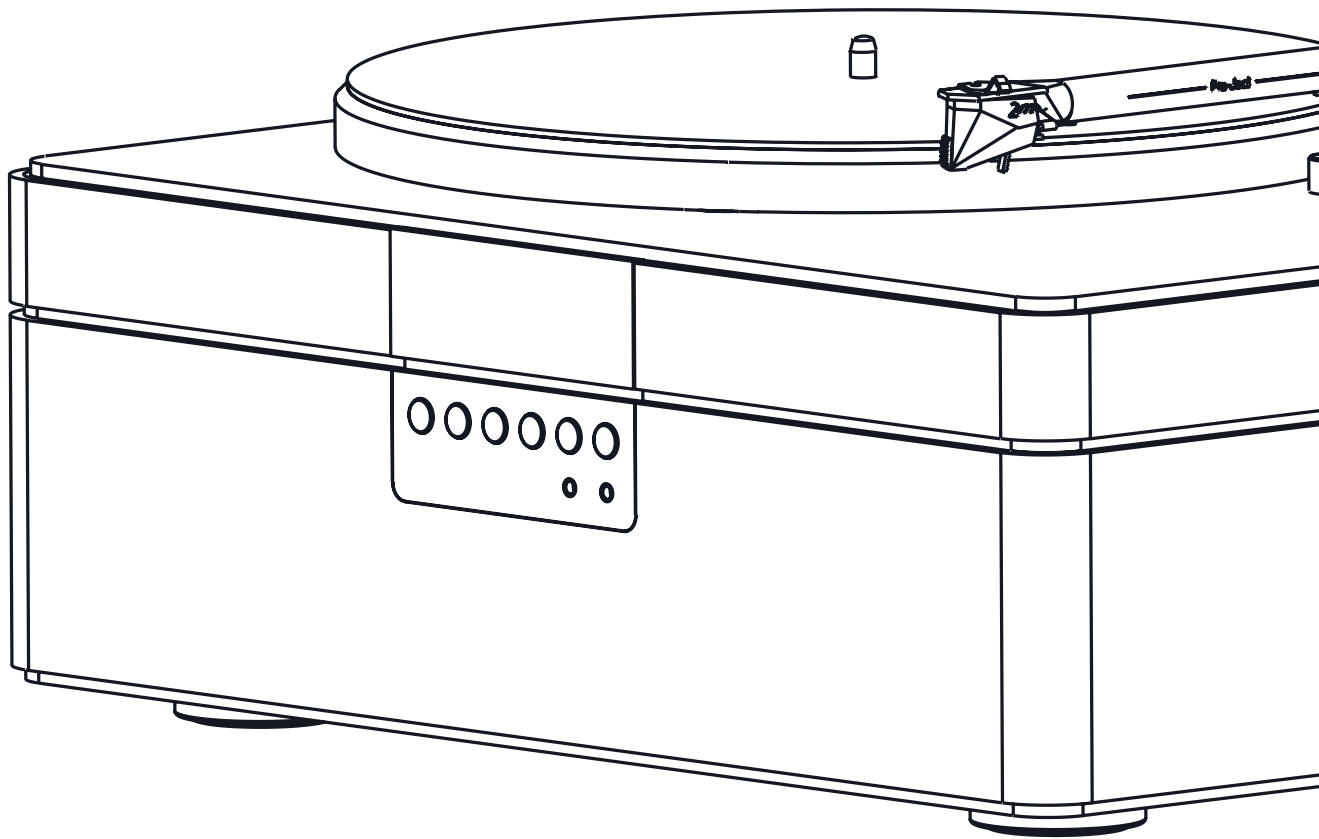

THE+RECORD PLAYER

+AUDIO