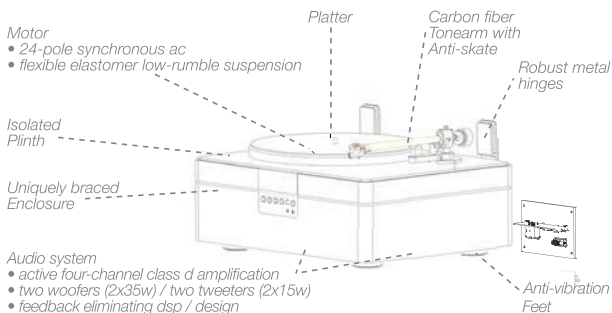

The turntable is a high-quality, european belt-drive model from pro-ject, featuring a light-tracking, award-winning ortofon cartridge that preserves your valuable vinyl collection, while providing musically expressive accuracy.

Pre-amp - THE+RECORD PLAYER features an ultra-low noise pre-amplifier with highly precise two-stage architecture and passive equalization, like many high-end separate component pre-amps.

Amplifier - Each speaker driver is driven by its own dedicated amplifier channel, with discrete sonic contouring made possible by advanced dsp processing. The result is a coherent sonic blend between each driver, not achievable by traditional passive-crossovers.

Speakers - Achieving good bass in a small enclosure is a difficult task. For this, we developed a specially designed, compact long-throw aluminum-cone woofer that performs as well as larger conventional woofers. To fill out the high end with silky detail, we use 1-inch soft-dome tweeters, each with their own chamber.

Power - THE+RECORD PLAYER has a 100w (max) system, giving you upwards of 110db+ of output. That's more than enough for any party, and with no acoustic feedback when playing records.