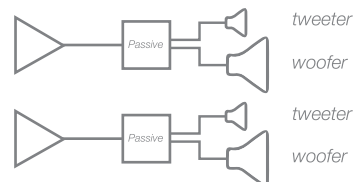

Two Channel Amplification with passive Crossovers