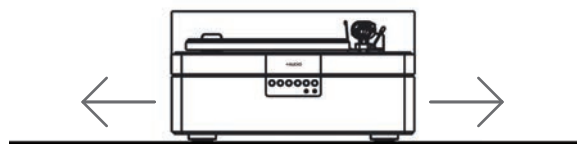

+TECHNOLOGY

THE+RECORD PLAYER incorporates all the components you need into a plug-and-play, compact unit that will fill your room with natural and detailed sound.

Up to this point, turntables have had to limit bass performance to reduce the tendency for the stylus to pick up speaker vibrations, resulting in unsatisfying resonances and distortion (acoustic feedback). **THE+RECORD PLAYER** eliminates acoustic feedback without limiting bass-performance with a multi-faceted approach developed by the **+AUDIO** engineering team:

- Designing a unique four-speaker array
- Developing a unique enclosure construction and bracing technique
- Using the latest electronic DSP processing

+WIDE MODE

We didn't stop there. To overcome the lack of stereo separation typically found in all-in-one audio systems, we developed a wide listening mode: Your music is reproduced feedback-free, with high-definition sound and a wide-soundstage that makes you feel like you're listening to separate speakers. It's a room-enveloping experience that brings your favorite music to life, whether it's at moderate volume for background listening, or room-filling loudness for your vinyl listening party.

(↔)
Wide Mode Activated