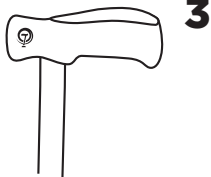

# Setup Instructions

Read before using your Heavenly Handle™

Heavenly Handle™

Place over the long end of the cane handle\*

**\*Helpful Tip:** Apply water to cane handle to help the cover slide into place. Allow time to dry before use.

Pull the front of the handle cover, as shown, over the front of the cane handle

Adjust the fit of the handle cover to ensure a matching fit to the cane handle