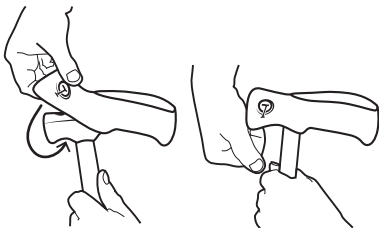

# Setup Instructions

Read before using your Heavenly Handle™

Heavenly Handle™

Place over the long end of the cane handle\*

**\*Helpful Tip:** Apply water to cane handle to help the cover slide into place. Allow time to dry before use.

Pull the front of the handle cover, as shown, over the front of the cane handle

Adjust the fit of the handle cover to ensure a matching fit to the cane handle