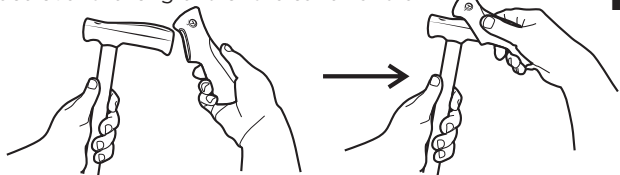

# Setup Instructions

Read before using your Heavenly Handle™

Heavenly Handle™

Place over the long end of the cane handle\*

**\*Helpful Tip:** Apply water to cane handle to help the cover slide into place. Allow time to dry before use.

Pull the front of the handle cover, as shown, over the front of the cane handle

Adjust the fit of the handle cover to ensure a matching fit to the cane handle