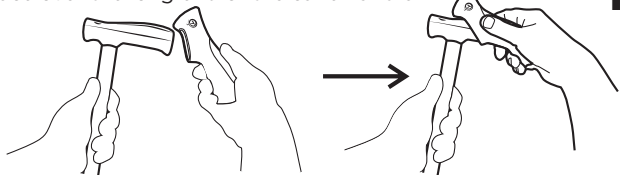

# Setup Instructions

Read before using your Heavenly Handle™

Heavenly Handle™

Place over the long end of the cane handle\*

**\*Helpful Tip:** Apply water to cane handle to help the cover slide into place. Allow time to dry before use.

Pull the front of the handle cover, as shown, over the front of the cane handle

Adjust the fit of the handle cover to ensure a matching fit to the cane handle