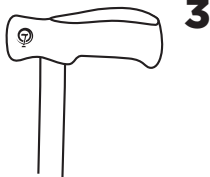

# Setup Instructions

Read before using your Heavenly Handle™

Heavenly Handle™

Place over the long end of the cane handle\*

**\*Helpful Tip:** Apply water to cane handle to help the cover slide into place. Allow time to dry before use.

Pull the front of the handle cover, as shown, over the front of the cane handle

Adjust the fit of the handle cover to ensure a matching fit to the cane handle