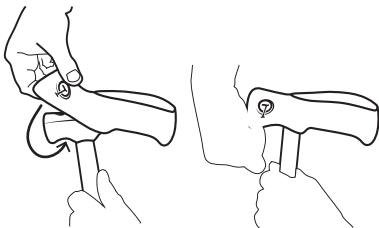

# Setup Instructions

Read before using your Heavenly Handle™

Heavenly Handle™

Place over the long end of the cane handle\*

**\*Helpful Tip:** Apply water to cane handle to help the cover slide into place. Allow time to dry before use.

Pull the front of the handle cover, as shown, over the front of the cane handle

Adjust the fit of the handle cover to ensure a matching fit to the cane handle