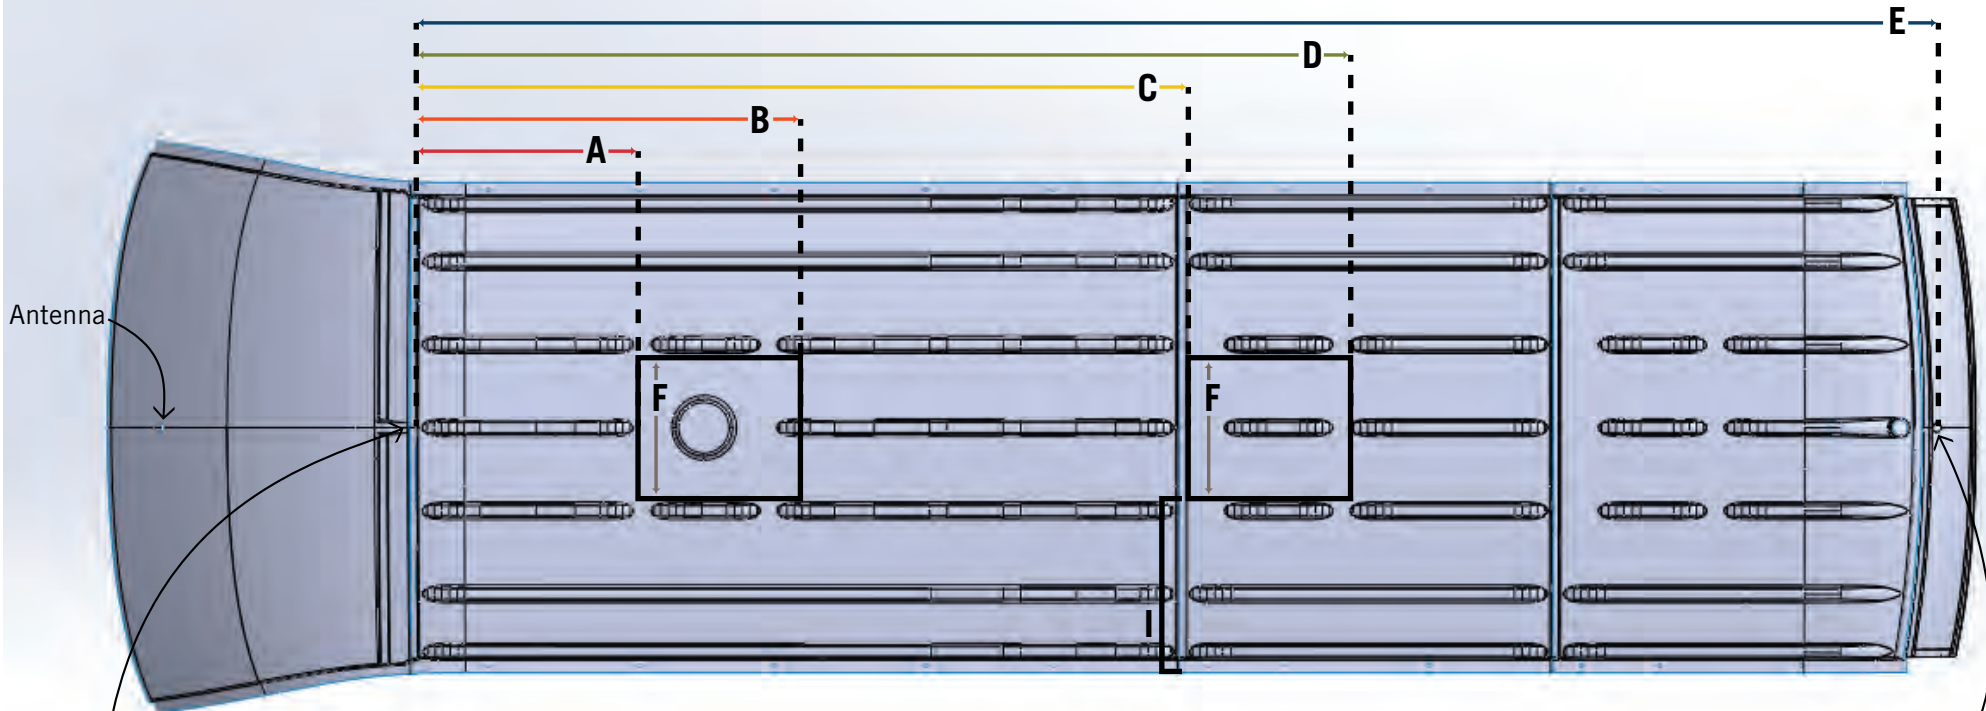

ROOF RACK MEASUREMENT FORM

Antenna

Record Measurements Here			
A		D	
B		E	<input type="checkbox"/> 126" <small>(144)</small> <input type="checkbox"/> 166.5" <small>(170)</small> <input type="checkbox"/> 182" <small>(170 ext)</small>
C		F	<input type="checkbox"/> 20" <input type="checkbox"/> 33"

Van Length

144
 170
 170 EXT

Front Section

Slim
 XL

Customer Info:

Customer Name: _____

Shipping Address: _____

Phone Number: _____

- 1) This product fits high roof only.
- 2) Make sure to measure the widest/longest part of the fan and/or AC, including the cover/lid
- 3) Section E is for you to double check, as a failsafe. If you get a different measurement, call us.
- 4) Section F: Measure your widest accessory (A/C or fan). If wider than 33", contact the sales team.

SLIM & XL ROOF RACK MEASUREMENTS

	144 SLIM	144 XL	170 SLIM	170 XL	170 EXT SLIM	170 EXT XL
L1	116.53"	133.51"	157.90"	174.88"	173.65"	190.63"
L2	119.63"	142.58"	161.00"	183.95"	176.75"	199.70"