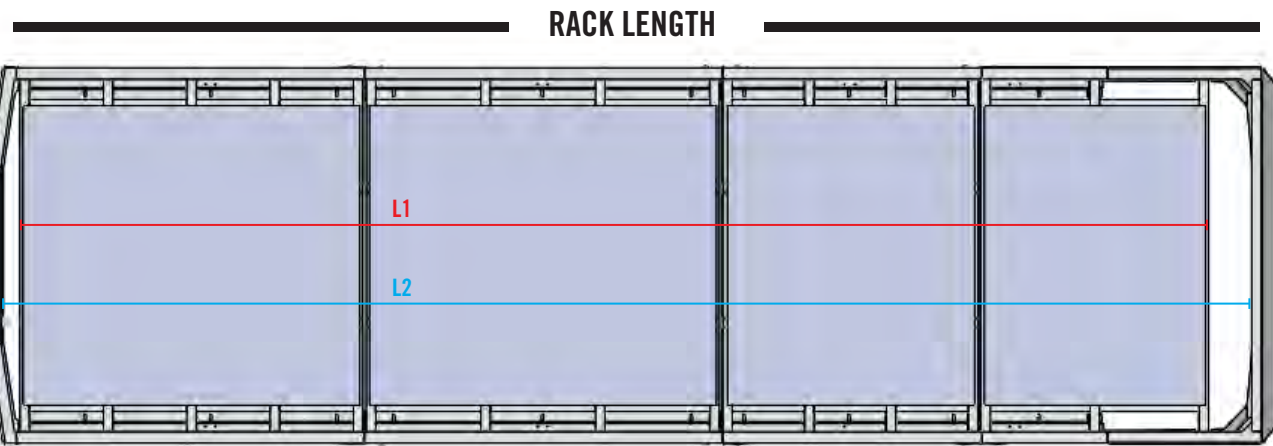

Van Length

144
 170
 170 EXT

Front Section

Slim
 XL

Customer Info:

Customer Name: _____

Shipping Address: _____

Phone Number: _____

- 1) This product fits high roof only.
- 2) Make sure to measure the widest/longest part of the fan and/or AC, including the cover/lid
- 3) Section E is for you to double check, as a failsafe. If you get a different measurement, call us.
- 4) Section F: Measure your widest accessory (A/C or fan). If wider than 33", contact the sales team.

SLIM & XL ROOF RACK MEASUREMENTS

	144 SLIM	144 XL	170 SLIM	170 XL	170 EXT SLIM	170 EXT XL
L1	116.53"	133.51"	157.90"	174.88"	173.65"	190.63"
L2	119.63"	142.58"	161.00"	183.95"	176.75"	199.70"