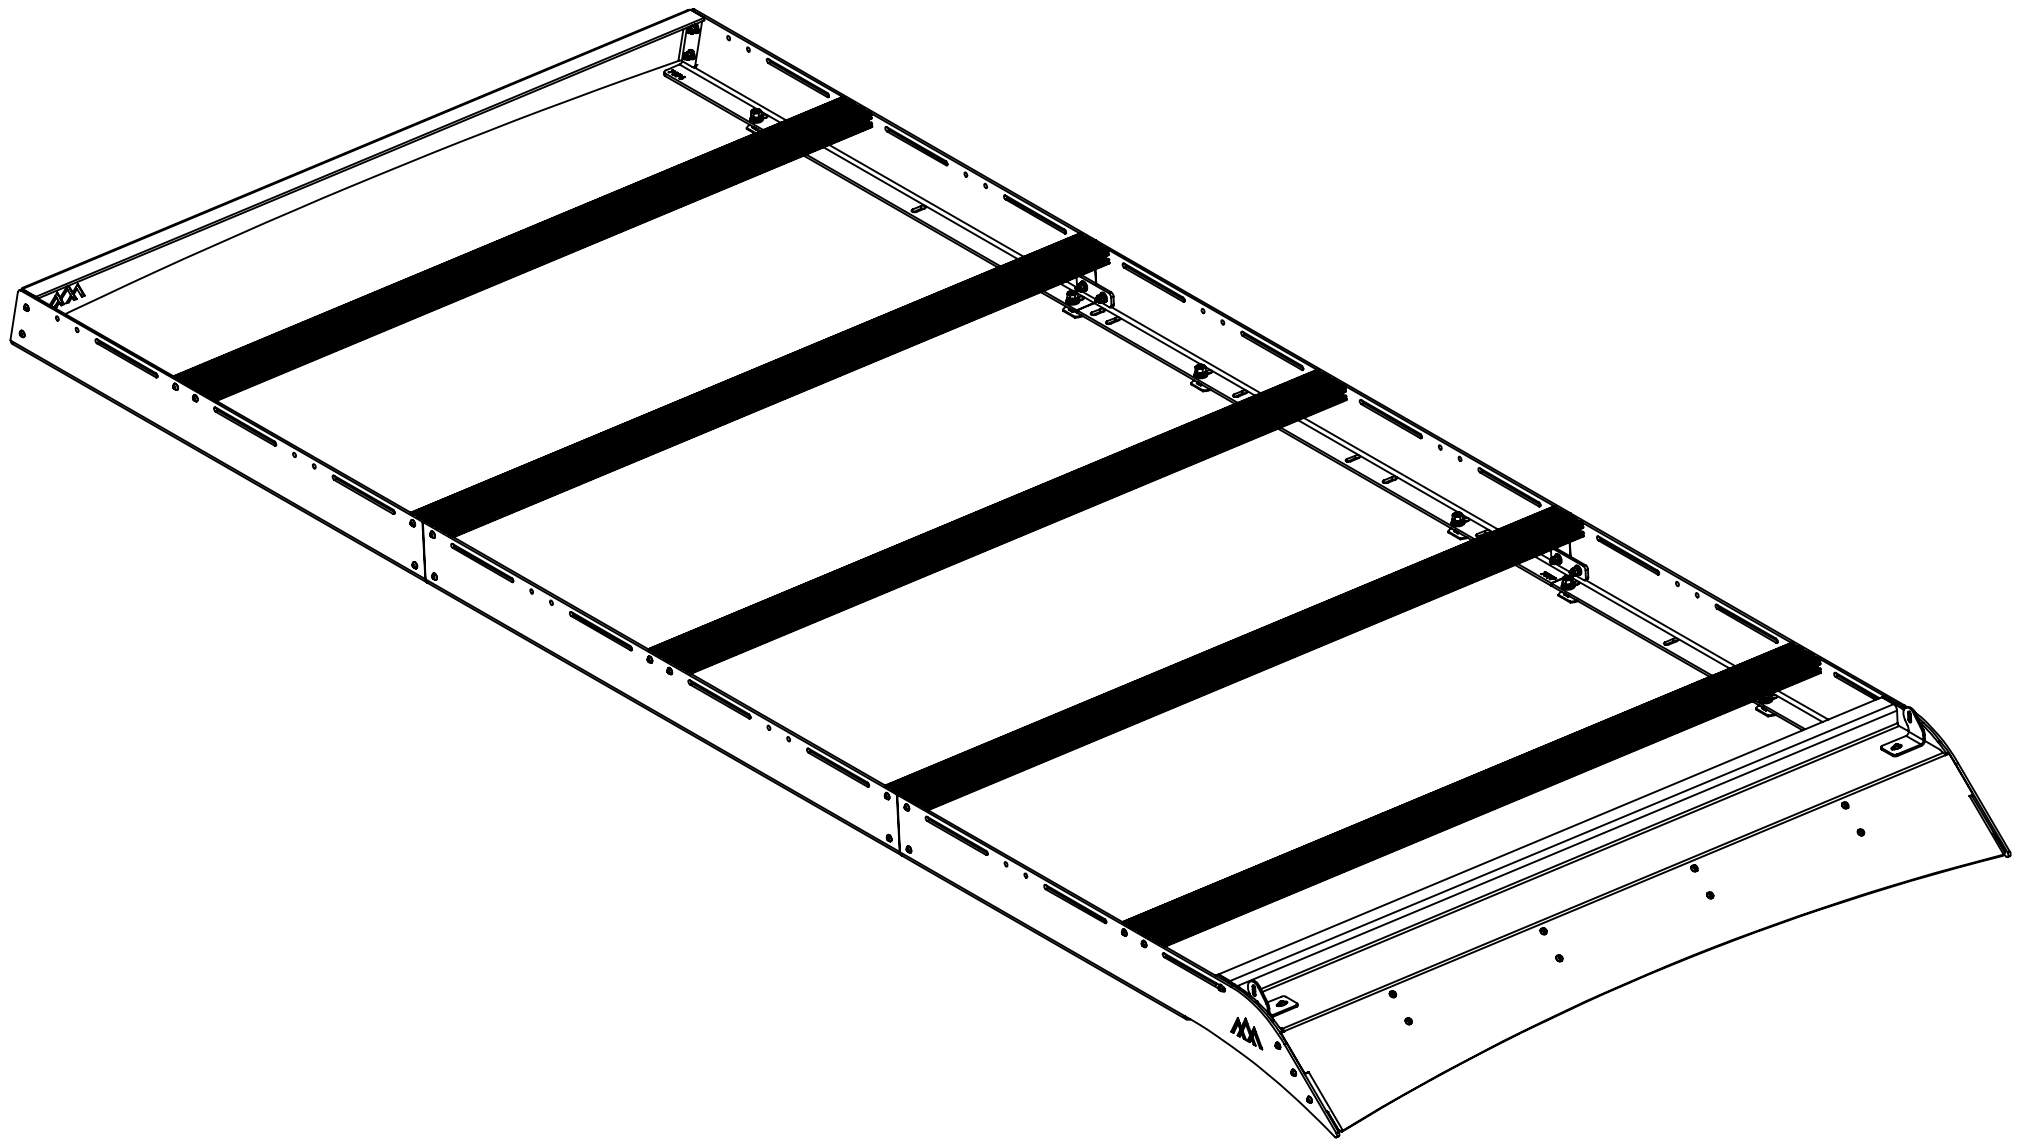

PROMASTER HARDWARE

BW00-0140 HARDWARE KIT		
ITEM	NO.	QTY
1/4-20 X 3/4 BUTTON HEAD BOLT	(5)	54
1/4 FLAT WASHER	(6)	36
1/4 LOCK WASHER	(7)	36
1/4-20 HEX NUT	(8)	36
1/4-20 X 1/2 BUTTON HEAD BOLT	(9)	10
1/4-20 T-NUT	(10)	10

BW00-0137 HARDWARE KIT		
ITEM	NO.	QTY
PROMASTER ROOF ADAPTER	(18)	10
5/16-18 X 1 CARRIAGE BOLT	(19)	20
5/16 FLAT WASHER	(20)	20
5/16-18 LOCK NUT	(21)	20

DETAIL B

DETAIL C