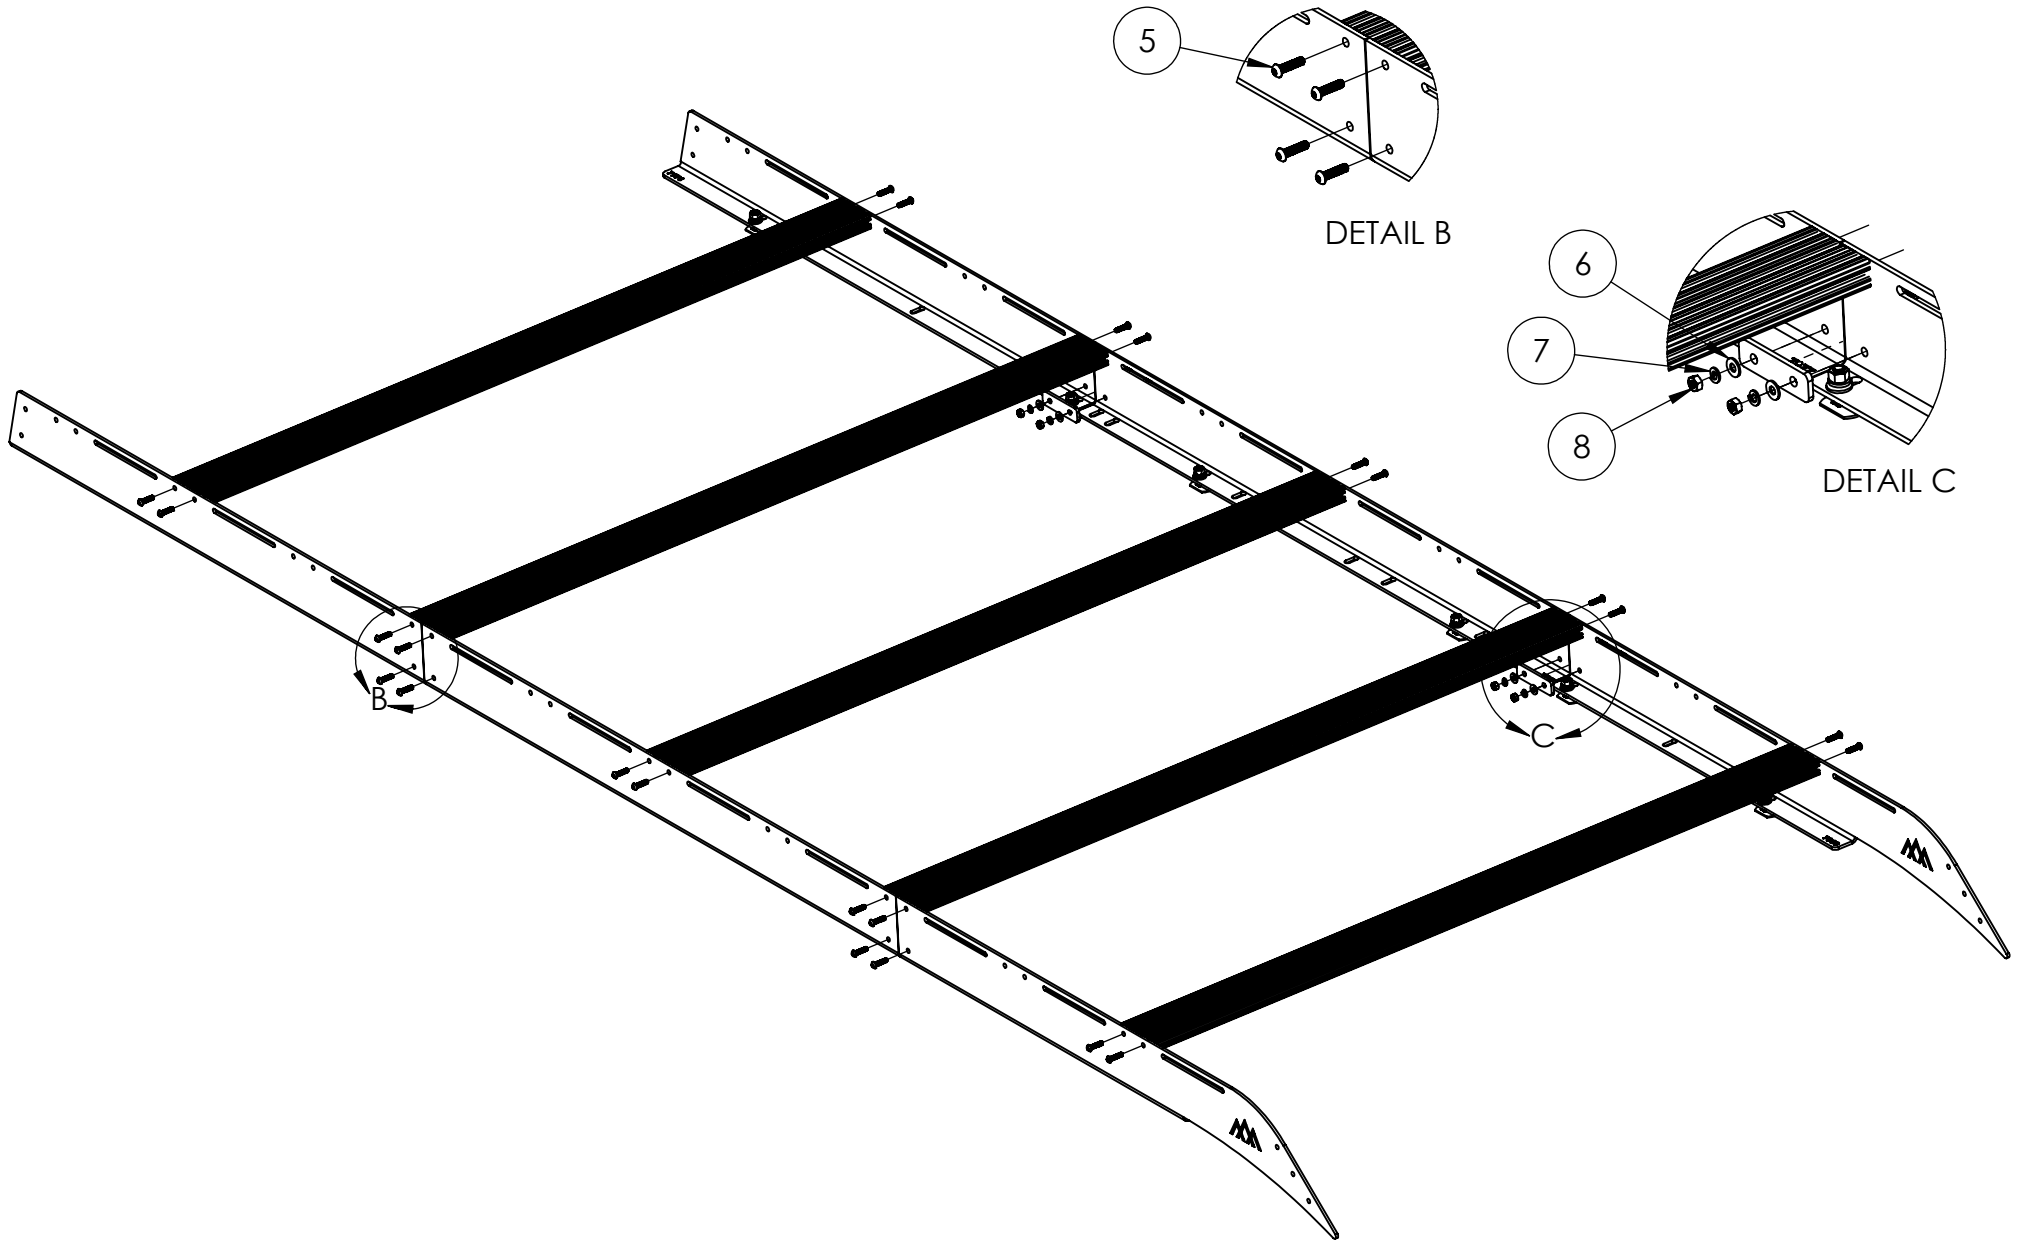

PROMASTER HARDWARE

BW00-0140 HARDWARE KIT		
ITEM	NO.	QTY
1/4-20 X 3/4 BUTTON HEAD BOLT	(5)	54
1/4 FLAT WASHER	(6)	36
1/4 LOCK WASHER	(7)	36
1/4-20 HEX NUT	(8)	36
1/4-20 X 1/2 BUTTON HEAD BOLT	(9)	10
1/4-20 T-NUT	(10)	10

BW00-0137 HARDWARE KIT		
ITEM	NO.	QTY
PROMASTER ROOF ADAPTER	(18)	10
5/16-18 X 1 CARRIAGE BOLT	(19)	20
5/16 FLAT WASHER	(20)	20
5/16-18 LOCK NUT	(21)	20

DETAIL B

DETAIL C