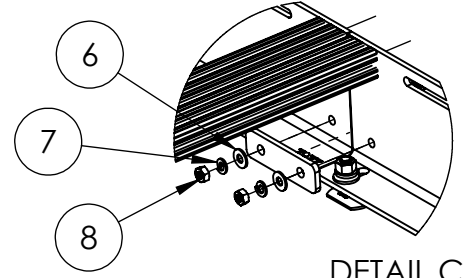

PROMASTER HARDWARE

BW00-0140 HARDWARE KIT		
ITEM	NO.	QTY
1/4-20 X 3/4 BUTTON HEAD BOLT	(5)	54
1/4 FLAT WASHER	(6)	36
1/4 LOCK WASHER	(7)	36
1/4-20 HEX NUT	(8)	36
1/4-20 X 1/2 BUTTON HEAD BOLT	(9)	10
1/4-20 T-NUT	(10)	10

BW00-0137 HARDWARE KIT		
ITEM	NO.	QTY
PROMASTER ROOF ADAPTER	(18)	10
5/16-18 X 1 CARRIAGE BOLT	(19)	20
5/16 FLAT WASHER	(20)	20
5/16-18 LOCK NUT	(21)	20

DETAIL B

DETAIL C