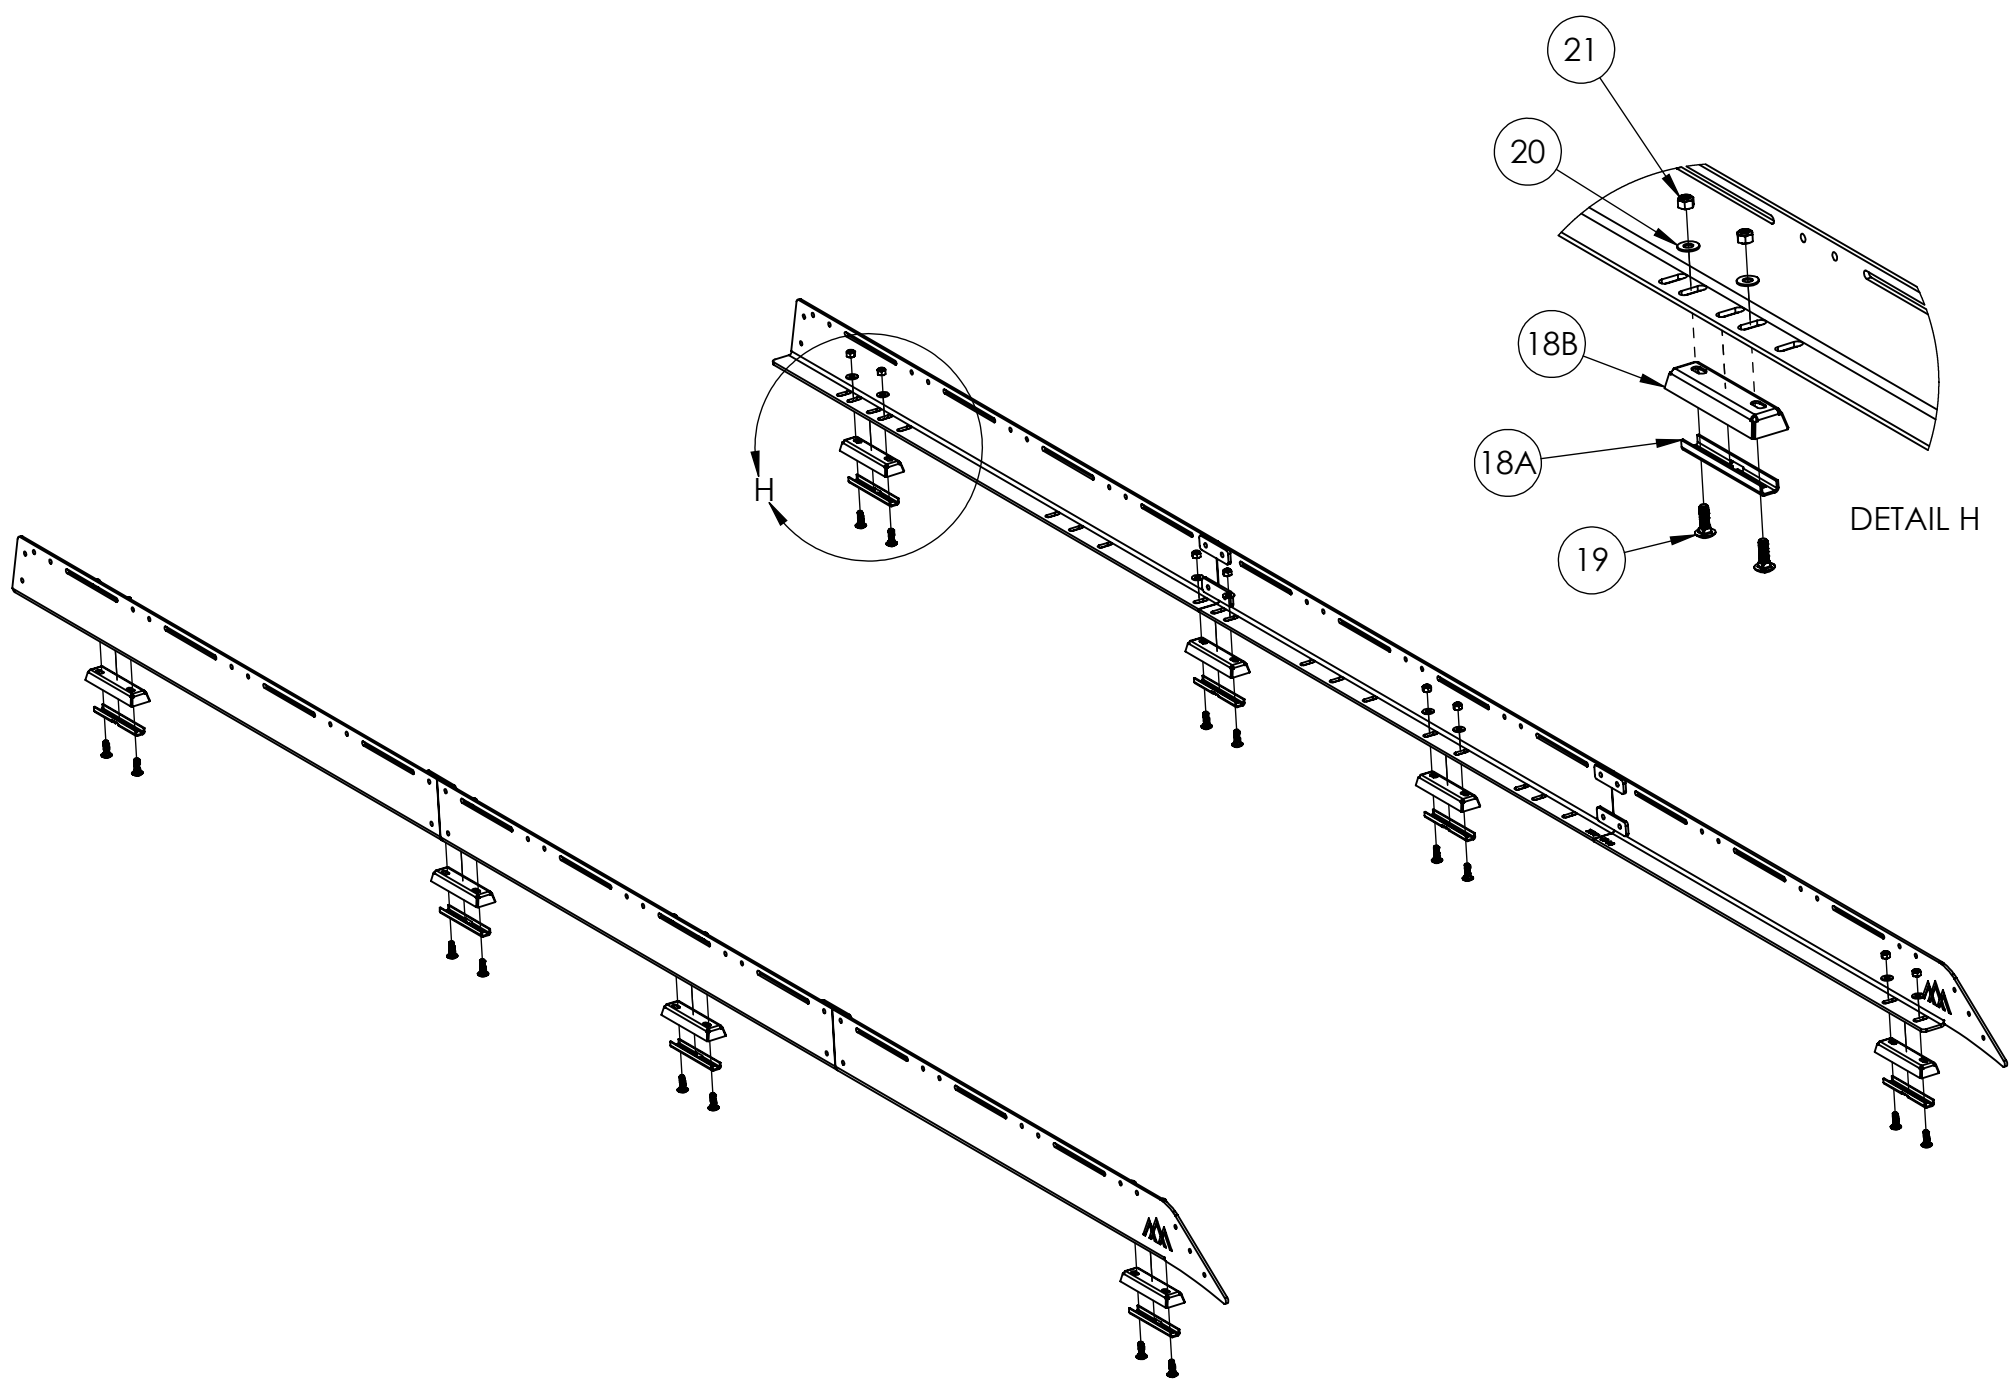

PROMASTER HARDWARE

BW00-0140 HARDWARE KIT		
ITEM	NO.	QTY
1/4-20 X 3/4 BUTTON HEAD BOLT	(5)	54
1/4 FLAT WASHER	(6)	36
1/4 LOCK WASHER	(7)	36
1/4-20 HEX NUT	(8)	36
1/4-20 X 1/2 BUTTON HEAD BOLT	(9)	10
1/4-20 T-NUT	(10)	10

BW00-0137 HARDWARE KIT		
ITEM	NO.	QTY
PROMASTER ROOF ADAPTER	(18)	10
5/16-18 X 1 CARRIAGE BOLT	(19)	20
5/16 FLAT WASHER	(20)	20
5/16-18 LOCK NUT	(21)	20

DETAIL B

DETAIL C