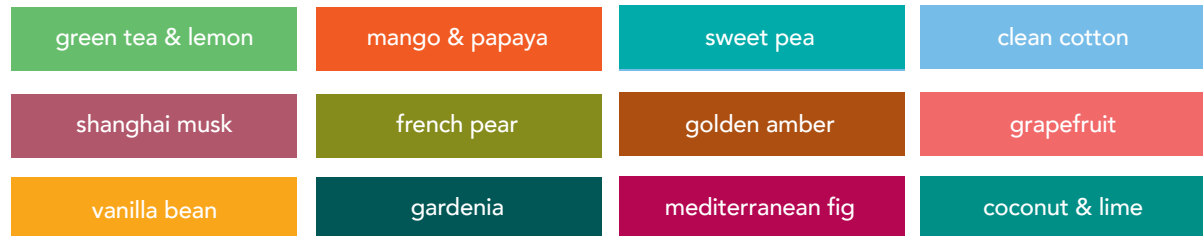

Create your soy candle range in 7 easy steps

1. Candle Design

Choose glass size

Choose glass colour

Choose lid type

Choose fragrance

[Visit our website for full fragrance list](#)

2. Quotation