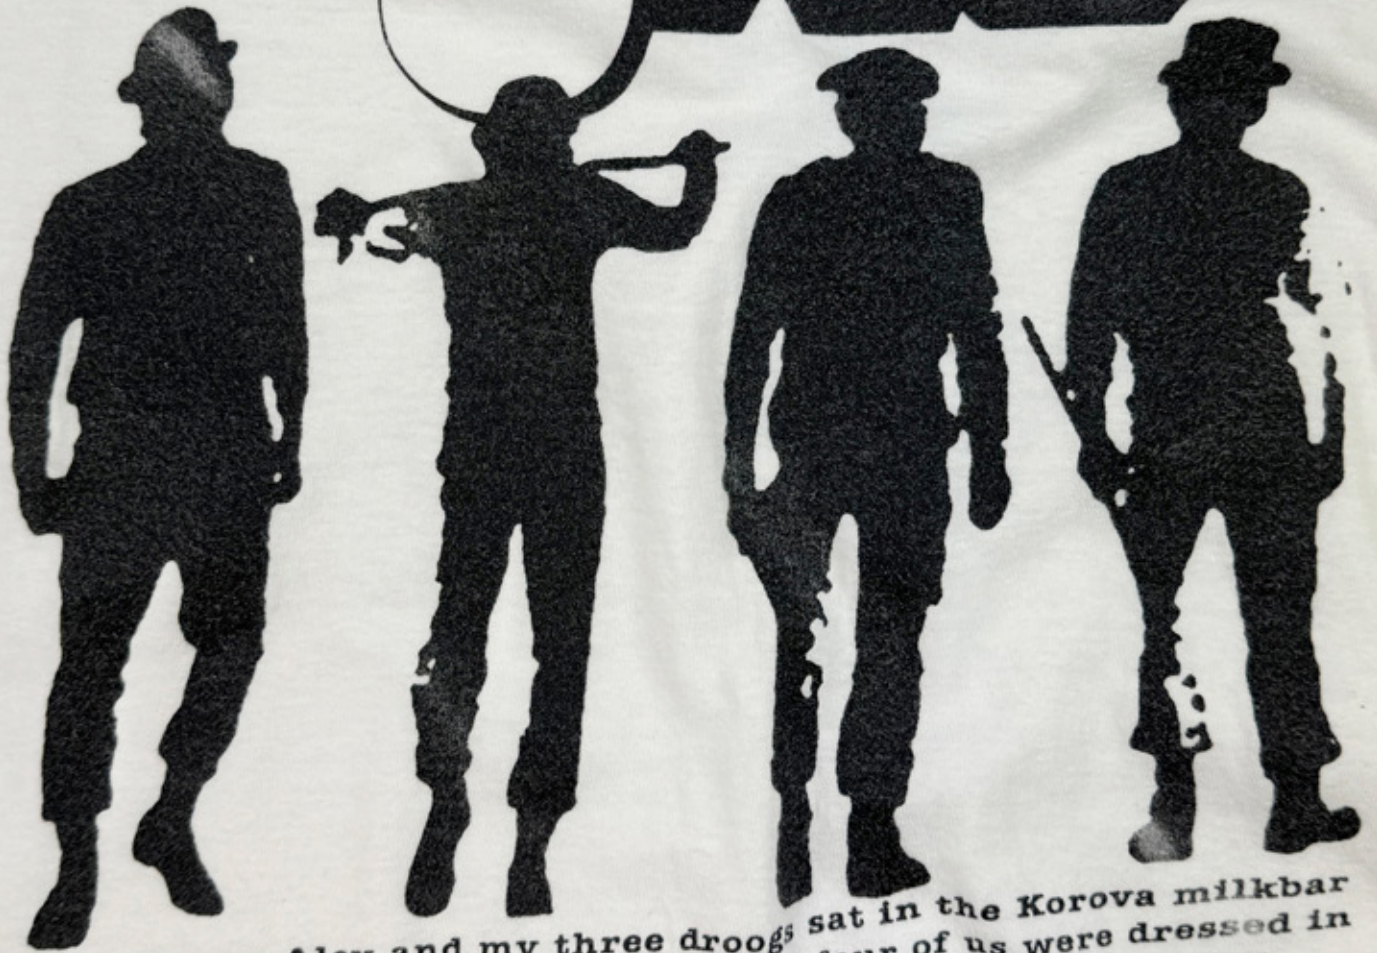

1992 HARD BOILED T-SHIRT
L/XL

1998 GODZILLA CAP
ONE SIZE

EARLY 90S NICKELODEON T-SHIRT
LARGE

2

JERKS™

05.05.24 · 6.P.M BST

JERKS-STORE.COM

THE Sopranos™

BADA
BING!

THE
Sopranos

1997 SOUTH PARK CAP
ONE SIZE

2004 SILENCE OF THE LAMBS T-SHIRT
L/XL

1999 THE SOPRANOS T-SHIRT
XL

LATE 90S LABYRINTH T-SHIRT
MEDIUM

LATE 90S THE CROW T-SHIRT
SMALL

00S CLOCKWORK ORANGE T-SHIRT
XL

1993 JURASSIC PARK T-SHIRT
XS

LATE 00S DONNIE DARKO T-SHIRT
M/L

CLOCKWORK ORANGE

There was me Alex and my three droogs sat in the Korova milkbar making our rassoodocks what to do. The four of us were dressed in height of fashion, which in those days was a pair of black very tight tights with the old jelly mould, as we called it, fitting on the crotch. Our pockets were full of deng, so there was no real need from the point of crasting any more pretty polly to tolchock some old veck in an ally and vidy him swim in his blood while we counted the takings and divided by four, nor do the ultraviolet on some shivering starry grey haired person in a shop and go off with the tills guts. Or as they say money isn't everything.

LATE 90S CHEECH AND CHONG T-SHIRT
XL

1997 MEN IN BLACK / RAY BAN CAP
ONE SIZE

EARLY 00S SCARFACE T-SHIRT
MEDIUM

EARLY 00S DAZED AND CONFUSED T-SHIRT
M/L

1991 TERMINATOR 2 T-SHIRT
SMALL

IT'S ALWAYS SUNNY IN PHILADELPHIA T-SHIRT
XL+