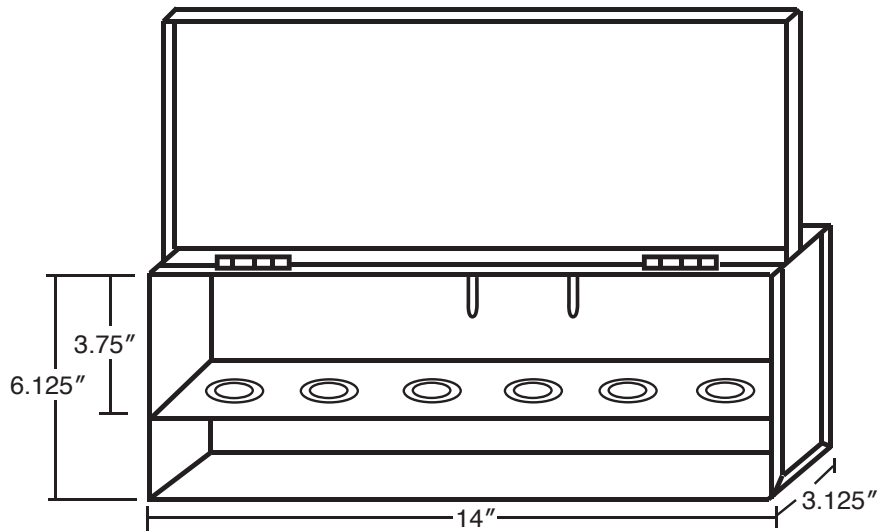

ESFR SPARE HEAD BOX 6 HOLE

FEATURES:

All cabinets come with holes to fit 3/4" ESFR sprinkler heads and "knockouts" to accommodate 1" I ESFR sprinkler heads. Finished in red enamel.

PROJECT	APPROVAL STAMP
PROJECT:	<input type="checkbox"/> APPROVED
ADDRESS:	<input type="checkbox"/> APPROVED AS NOTED
ENGINEER:	<input type="checkbox"/> NOT APPROVED
SUBMITTAL DATA:	REMARKS:
NOTES 1:	
NOTES 2:	