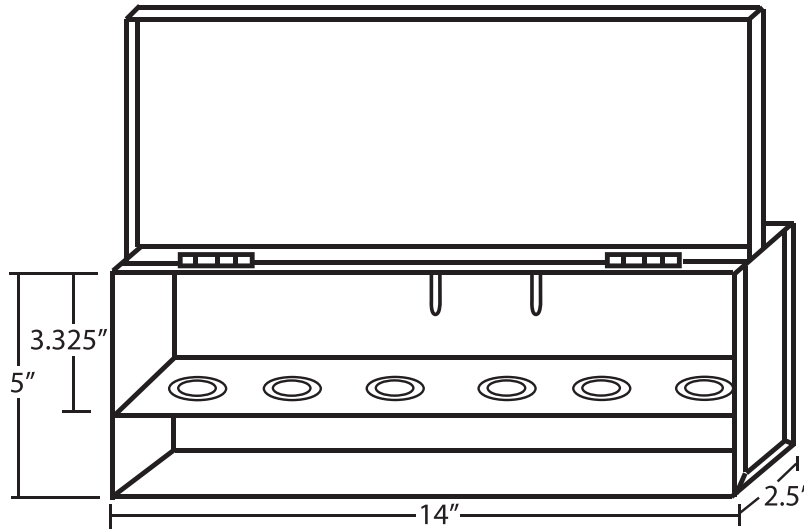

SPARE HEAD BOX - 6 HOLE

FEATURES:

All cabinets come with holes to fit 1/2" IPS sprinklers and "knockouts" to accommodate 3/4" IPS sprinklers. Finished in red enamel.

PROJECT	APPROVAL STAMP
PROJECT:	<input type="checkbox"/> APPROVED
ADDRESS:	<input type="checkbox"/> APPROVED AS NOTED
ENGINEER:	<input type="checkbox"/> NOT APPROVED
SUBMITTAL DATA:	REMARKS:
NOTES 1:	
NOTES 2:	