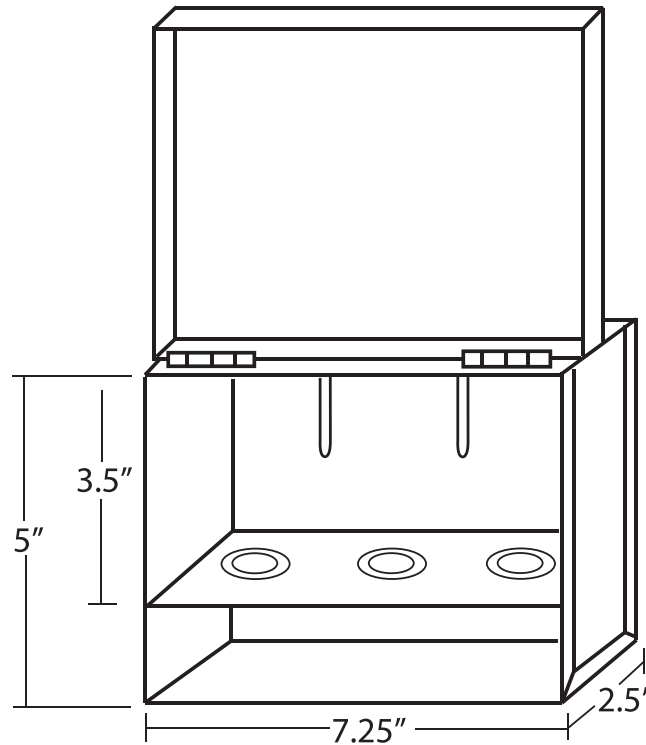

SPARE HEAD BOX - 3HOLE

FEATURES:

All cabinets come with holes to fit 1/2" IPS sprinklers and "knockouts" to accommodate 3/4" IPS sprinklers. Finished in red enamel.

PROJECT	APPROVAL STAMP
PROJECT:	<input type="checkbox"/> APPROVED
ADDRESS:	<input type="checkbox"/> APPROVED AS NOTED
ENGINEER:	<input type="checkbox"/> NOT APPROVED
SUBMITTAL DATA:	REMARKS:
NOTES 1:	
NOTES 2:	