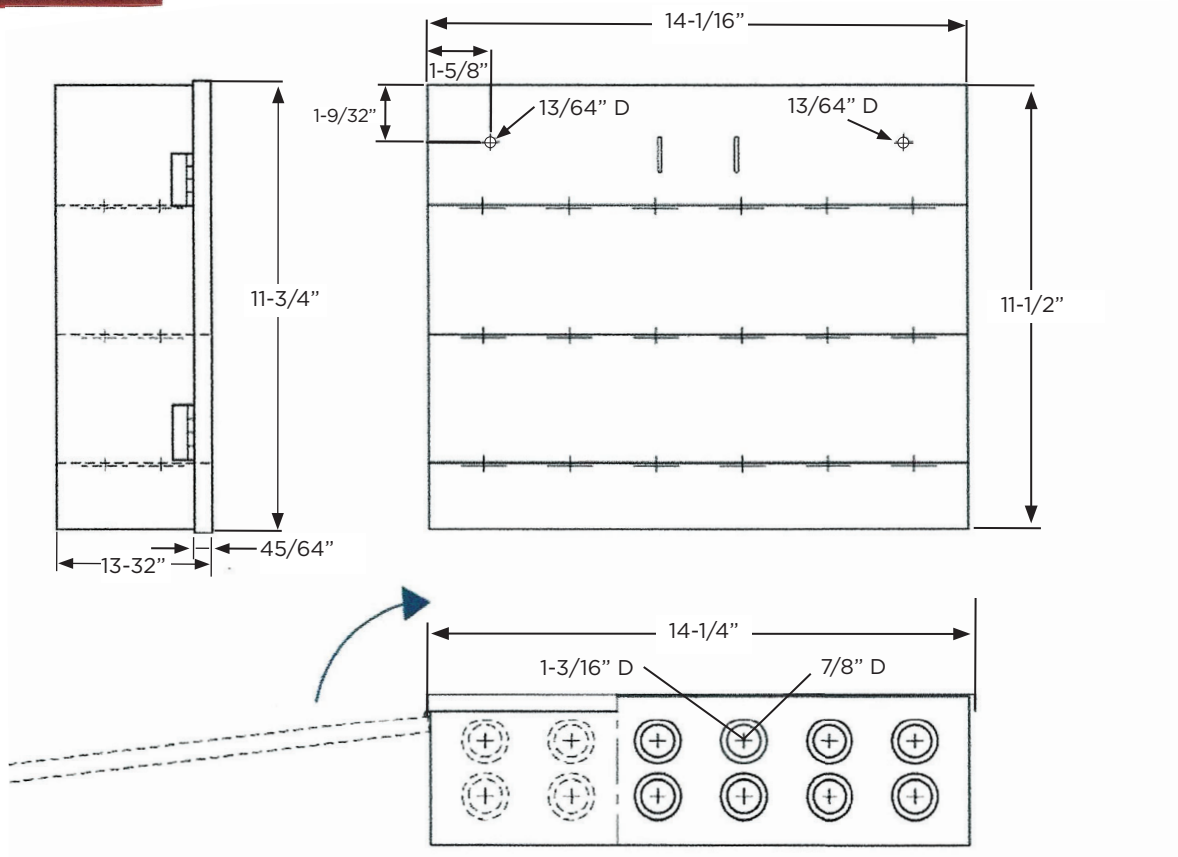

# SPARE HEAD BOX - 36 HOLE

## FEATURES:

All cabinets come with holes to fit 1/2" IPS sprinklers and "knockouts" to accommodate 3/4" IPS sprinklers. Finished in red enamel.

PROJECT	APPROVAL STAMP
PROJECT:	<input type="checkbox"/> APPROVED
ADDRESS:	<input type="checkbox"/> APPROVED AS NOTED
ENGINEER:	<input type="checkbox"/> NOT APPROVED
SUBMITTAL DATA:	REMARKS:
NOTES 1:	
NOTES 2:	