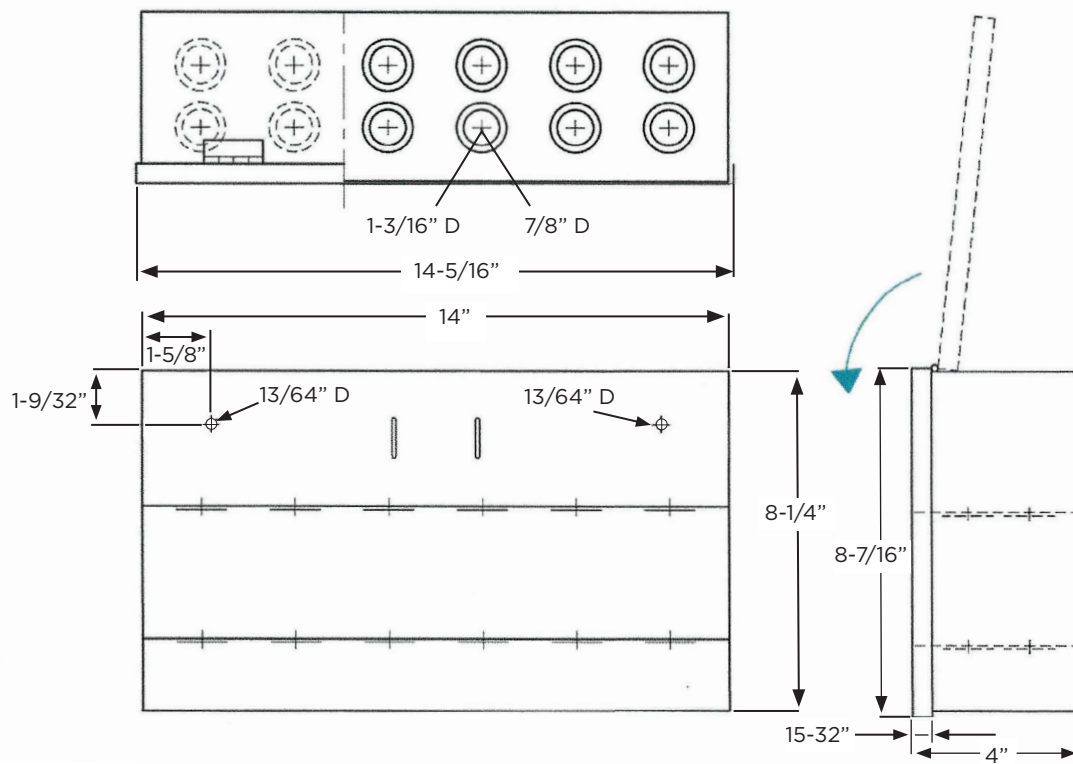

SPARE HEAD BOX - 24 HOLE

FEATURES:

All cabinets come with holes to fit 1/2" IPS sprinklers and "knockouts" to accommodate 3/4" IPS sprinklers. Finished in red enamel.

PROJECT	APPROVAL STAMP
PROJECT:	<input type="checkbox"/> APPROVED
ADDRESS:	<input type="checkbox"/> APPROVED AS NOTED
ENGINEER:	<input type="checkbox"/> NOT APPROVED
SUBMITTAL DATA:	REMARKS:
NOTES 1:	
NOTES 2:	