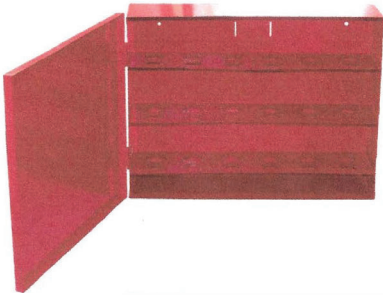

SPARE HEAD BOX - 24 HOLE

FEATURES:

All cabinets come with holes to fit 1/2" IPS sprinklers and "knockouts" to accommodate 3/4" IPS sprinklers. Finished in red enamel.

PROJECT	APPROVAL STAMP
PROJECT:	<input type="checkbox"/> APPROVED
ADDRESS:	<input type="checkbox"/> APPROVED AS NOTED
ENGINEER:	<input type="checkbox"/> NOT APPROVED
SUBMITTAL DATA:	REMARKS:
NOTES 1:	
NOTES 2:	