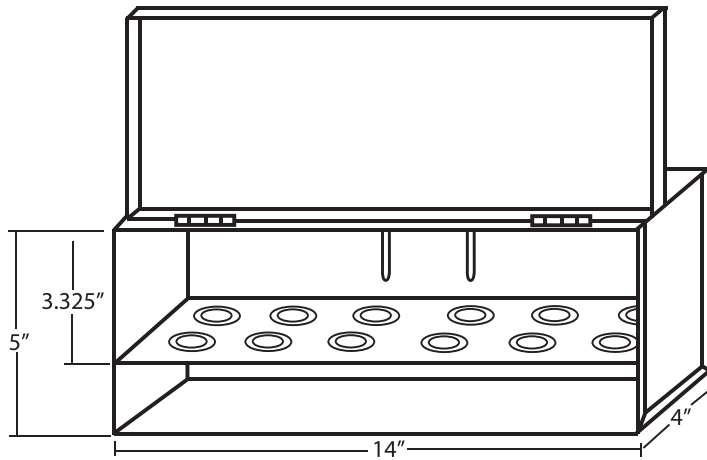

SPARE HEAD BOX - 12 HOLE

FEATURES:

All cabinets come with holes to fit 1/2" IPS sprinklers and "knockouts" to accommodate 3/4" IPS sprinklers. Finished in red enamel.

PROJECT		APPROVAL STAMP
PROJECT:		<input type="checkbox"/> APPROVED
ADDRESS:		<input type="checkbox"/> APPROVED AS NOTED
ENGINEER:		<input type="checkbox"/> NOT APPROVED
SUBMITTAL DATA:		REMARKS:
NOTES 1:		
NOTES 2:		