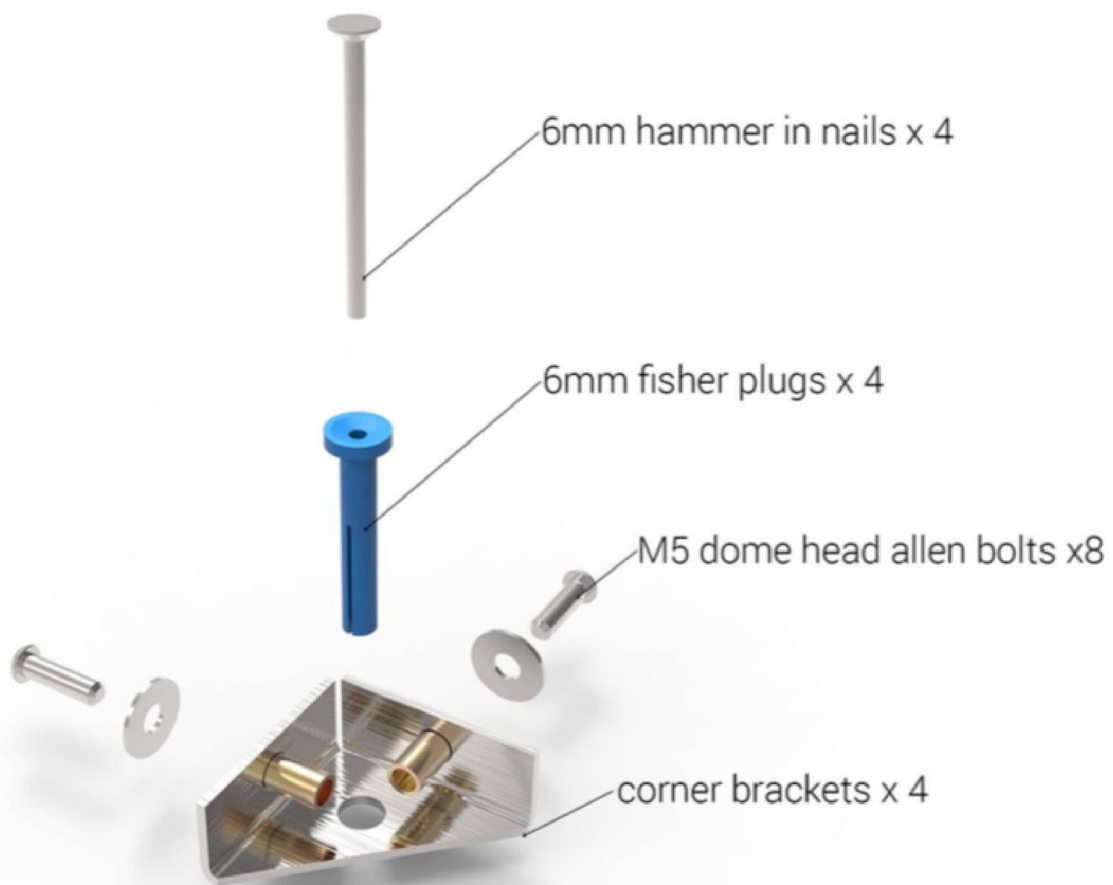

installation guide
wall mounted screens

Instalation parts for **one** screen.

Instalation sequence

1 measure spacing for brackets

2 mount brackets to wall using fisher plug and nail

3 fasten panel to brackets using bolts and washers