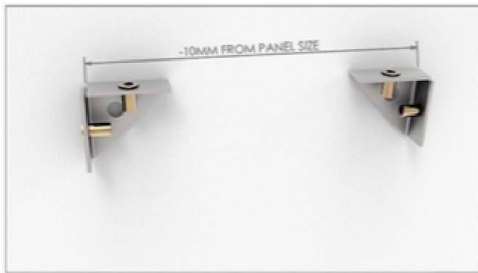

installation guide
wall mounted screens

Instalation parts for **one** screen.

Instalation sequence

1 measure spacing for brackets

2 mount brackets to wall using fisher plug and nail

3 fasten panel to brackets using bolts and washers