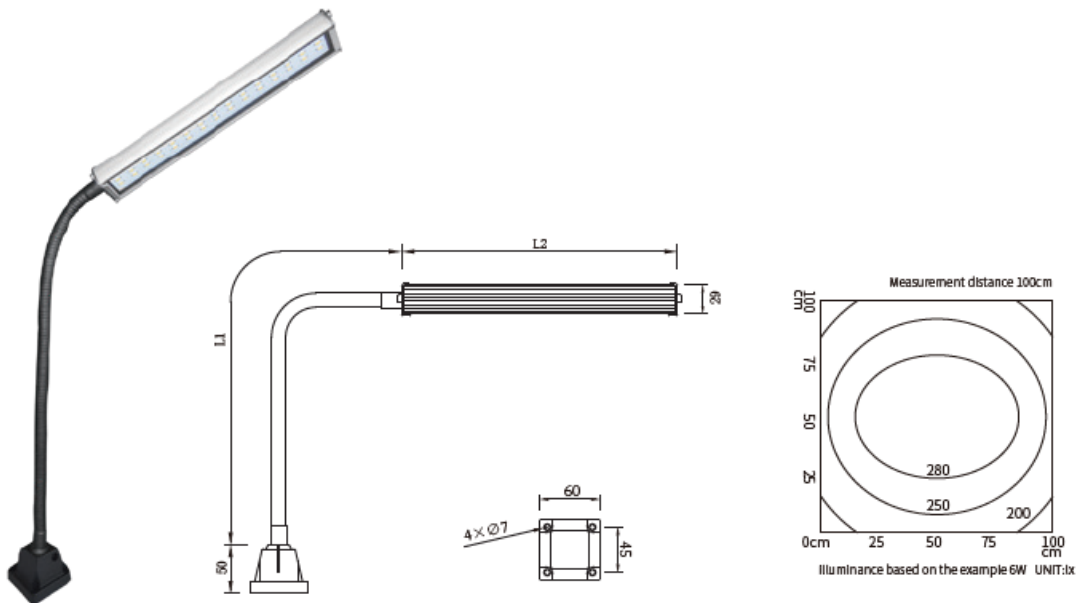

SL-200-H WORKSTATION LIGHT

Flexible arm light Makes it easy to direct the light where you need it most. The SL-200 provides uniform light. It is easy to install and suitable for many home and industrial applications.

Specifications:

L1 = 275mm, L2 = 460mm

IP54 rated

Color 6000-6500

6 foot – 3-pronged cable

Operating temp -25-55 degree C

Life expectancy 50,000 hours

Light Beam Angle 60 degrees