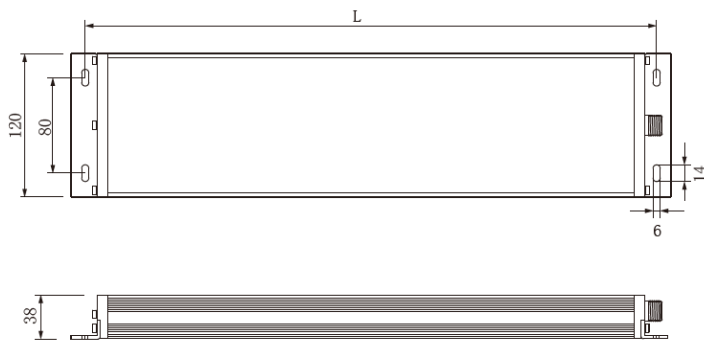

# MWL-FH - LED Wash Down Light

Power	L(mm)	W(mm)
45W	375	180
70W	700	180

Power	L(mm)	W(mm)
20W	300	120
32W	495	120
50W	650	120

## Specifications:

### Lumens

MWL-FH-120x300-L 2400 lm

MWL-FH-120x495-L 3840 lm

MWL-FH-120x650-L 6000 lm

MWL-FH-180x375-L 5400 lm

MWL-FH-180x700-L 8400 lm

Light Temp - 6,000K x 6500K

Expected Life - 50,000 hours

Cord Length - 1.5M

Cord Type - M12 Connector

IP Rating - IP67

Operating Temp -25C to 55C