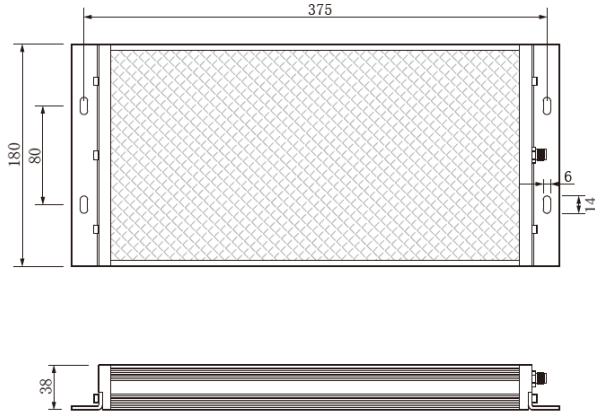

# MWL-FH - LED Wash Down Light

Power	L(mm)	W(mm)
45W	375	180
70W	700	180

Power	L(mm)	W(mm)
20W	300	120
32W	495	120
50W	650	120

## Specifications:

### Lumens

MWL-FH-120x300-L 2400 lm

MWL-FH-120x495-L 3840 lm

MWL-FH-120x650-L 6000 lm

MWL-FH-180x375-L 5400 lm

MWL-FH-180x700-L 8400 lm

Light Temp - 6,000K x 6500K

Expected Life - 50,000 hours

Cord Length - 1.5M

Cord Type - M12 Connector

IP Rating - IP67

Operating Temp -25C to 55C