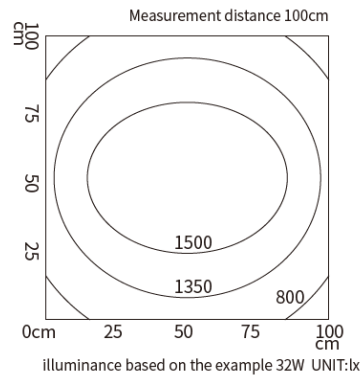

# MWL-FH - LED Wash Down Light

Power	L(mm)	W(mm)
45W	375	180
70W	700	180

Power	L(mm)	W(mm)
20W	300	120
32W	495	120
50W	650	120

### Lumens

MWL-FH-120x300-L 2400 lm

MWL-FH-120x495-L 3840 lm

MWL-FH-120x650-L 6000 lm

MWL-FH-180x375-L 5400 lm

MWL-FH-180x700-L 8400 lm

Light Temp - 6,000K x 6500K

Expected Life - 50,000 hours

### 5 Pin

Pin 1 - Brown – Not in use

Pin 2 - White – Not in use

**Pin3 – Blue – Negative line**

**Pin4 - Black +24V DC**

Pin 5 – Gray - Not in use

### 4 Pin

Pin 1 - Brown – Not in use

Pin 2 - White – Not in use

**Pin3 – Blue – Negative line**

**Pin4 - Black +24V DC**