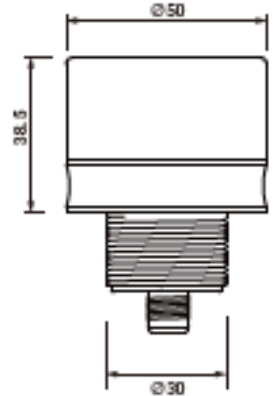

ILMC Multicolored Light

Universal bracket accessories

Buzzer

M12	Light color	Wiring
	■ Red	pin 1(Brown)
	■ Yellow	pin 2(White)
	■ Green	pin 3(Blue)
	common line	pin 4(Black)
	Buzzer	pin 5(Grey)

Wiring diagram: