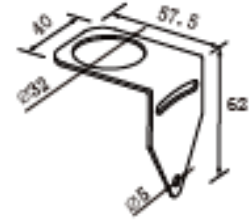

ILMC Multicolored Light

Universal bracket accessories

Buzzer

M12	Light color	Wiring
	■ Red	pin 1(Brown)
	■ Yellow	pin 2(White)
	■ Green	pin 3(Blue)
	common line	pin 4(Black)
	Buzzer	pin 5(Grey)

Wiring diagram: