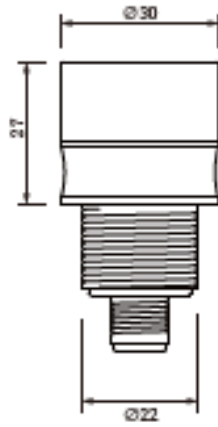

ILMC Multicolored Light

Universal bracket accessories

Buzzer

M12	Light color	Wiring
	■ Red	pin 1(Brown)
	■ Yellow	pin 2(White)
	■ Green	pin 3(Blue)
	common line	pin 4(Black)
	Buzzer	pin 5(Grey)

Wiring diagram: