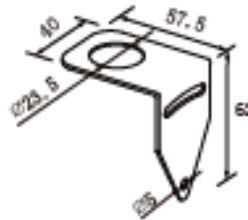

ILMC Multicolored Light

Universal bracket accessories

Buzzer

M12	Light color	Wiring
	■ Red	pin 1(Brown)
	■ Yellow	pin 2(White)
	■ Green	pin 3(Blue)
	common line	pin 4(Black)
	Buzzer	pin 5(Grey)

Wiring diagram: