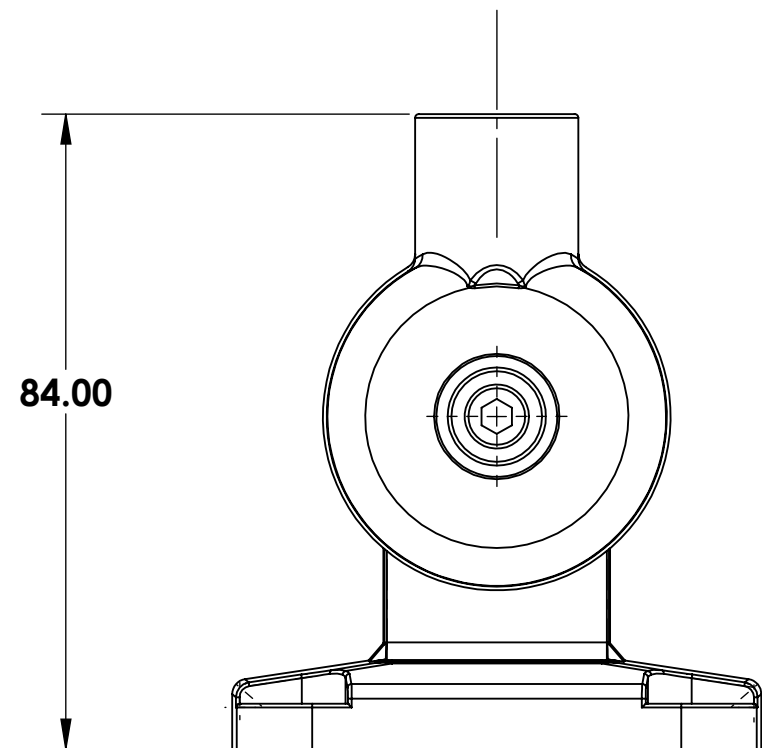

Swivel Rotates 90 Degrees  
 Comes in Black or White Plastic  
 Works with MC50 and SL60 Stack-Lights

DEFAULTS		STACK-LIGHT.COM		
ANSI THIRD ANGLE	COUNTERSINKS: .5	TITLE	-	
UNITS ARE IN mm X.X +/- .5 X.XX +/- .1 WHEN INCHES ARE USED X.X +/- .03 X.XX +/- .010 X.XXX +/- .005		MATERIAL	Material <not specified>	
BREAK ALL SHARP EDGES		FINISH	-	
		DES. BY	-	
		DESIGNED DATE	8/9/2017	VENDOR
		LAST SAVED DATE	9/19/2018	VENDOR#
		DWG SIZE:	B	DRAWING NO.
				Swivel
				REV
				WEIGHT 0.26 LBS
PROPRIETARY AND CONFIDENTIAL THE INFORMATION CONTAINED IN THIS DOCUMENT IS THE SOLE PROPERTY OF STACK-LIGHT.COM. ANY REPRODUCTION WITHOUT THE WRITTEN PERMISSION OF STACK-LIGHT.COM. IS PROHIBITED.				