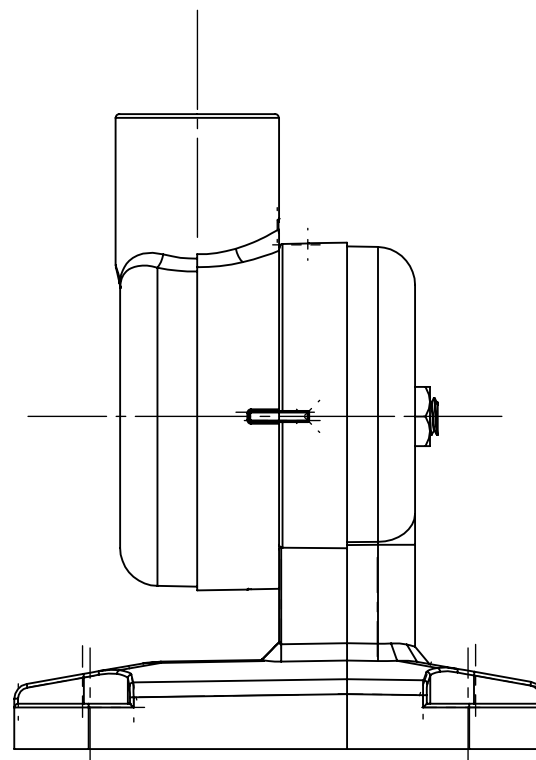

Swivel Rotates 90 Degrees  
 Comes in Black or White Plastic  
 Works with MC50 and SL60 Stack-Lights

DEFAULTS		STACK-LIGHT.COM		
ANSI THIRD ANGLE	COUNTERSINKS: .5	TITLE	-	
UNITS ARE IN mm X.X +/- .5 X.XX +/- .1 WHEN INCHES ARE USED X.X +/- .03 X.XX +/- .010 X.XXX +/- .005		MATERIAL	Material <not specified>	
BREAK ALL SHARP EDGES		FINISH	-	
		DES. BY	-	
		DESIGNED DATE	8/9/2017	VENDOR
		LAST SAVED DATE	9/19/2018	VENDOR#
		DWG SIZE:	B	DRAWING NO.
				Swivel
				REV
				WEIGHT 0.26 LBS
PROPRIETARY AND CONFIDENTIAL THE INFORMATION CONTAINED IN THIS DOCUMENT IS THE SOLE PROPERTY OF STACK-LIGHT.COM. ANY REPRODUCTION WITHOUT THE WRITTEN PERMISSION OF STACK-LIGHT.COM. IS PROHIBITED.				