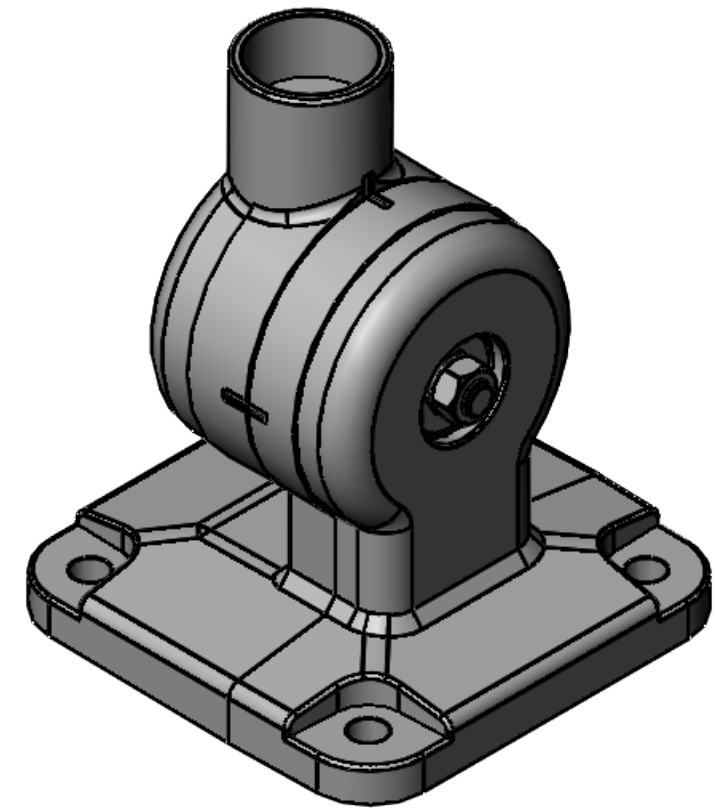

Swivel Rotates 90 Degrees  
 Comes in Black or White Plastic  
 Works with MC50 and SL60 Stack-Lights

DEFAULTS		STACK-LIGHT.COM		
ANSI THIRD ANGLE	COUNTERSINKS: .5	TITLE	-	
UNITS ARE IN mm X.X +/- .5 X.XX +/- .1 WHEN INCHES ARE USED X.X +/- .03 X.XX +/- .010 X.XXX +/- .005		MATERIAL	Material <not specified>	
BREAK ALL SHARP EDGES		FINISH	-	
		DES. BY	-	
		DESIGNED DATE	8/9/2017	VENDOR
		LAST SAVED DATE	9/19/2018	VENDOR#
		DWG SIZE:	B	DRAWING NO.
				Swivel
				REV
				WEIGHT 0.26 LBS
PROPRIETARY AND CONFIDENTIAL THE INFORMATION CONTAINED IN THIS DOCUMENT IS THE SOLE PROPERTY OF STACK-LIGHT.COM. ANY REPRODUCTION WITHOUT THE WRITTEN PERMISSION OF STACK-LIGHT.COM. IS PROHIBITED.				