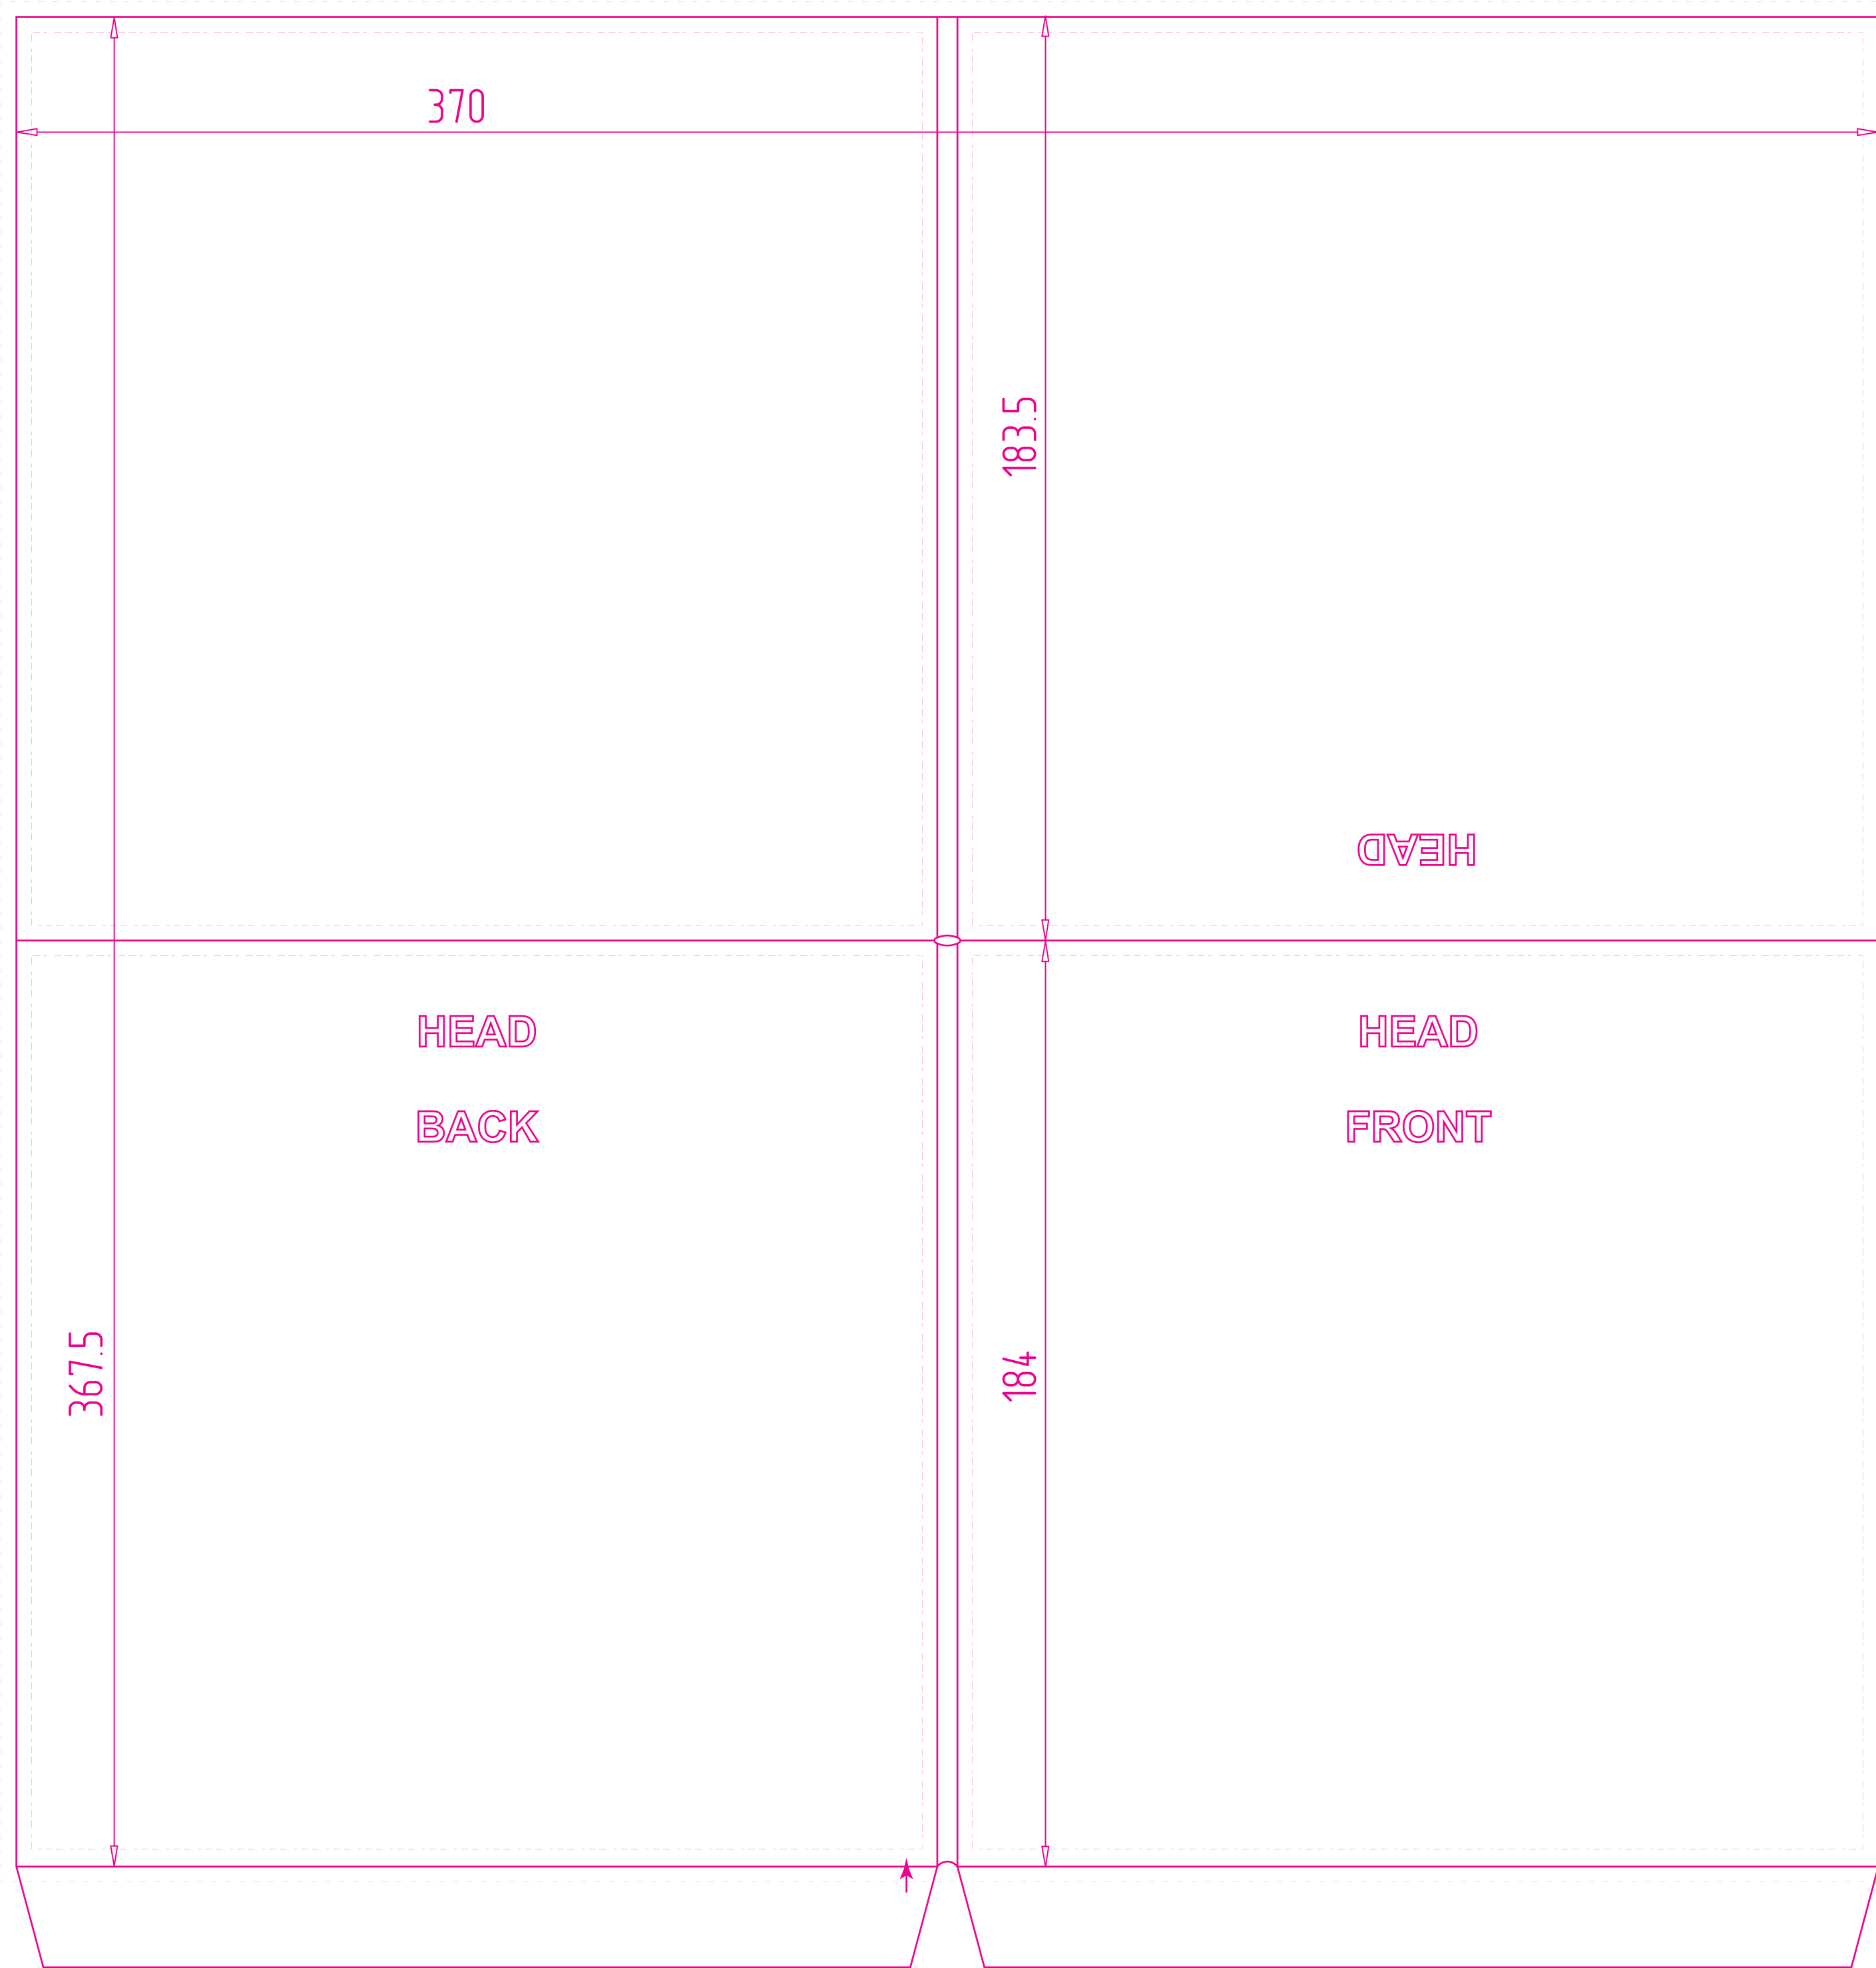

7" GATEFOLD JACKET (TWO POCKET)

LEGEND	IMPORTANT INFORMATION
BLEED LINE	<p>Please note this is a die-cut template. Outer solid pink line is the actual cut line. All art should extend to the outer bleed lines. Keep all important text and logos within safety line. All measurements are in millimeters. All CMYK (no RGB) images must be 300 d.p.i. or higher. All text must be converted to outlines or rastered. Total ink coverage should not exceed 320%. Do not flatten template to artwork.</p>
CUT LINE	
SAFETY LINE	
MEASUREMENT	