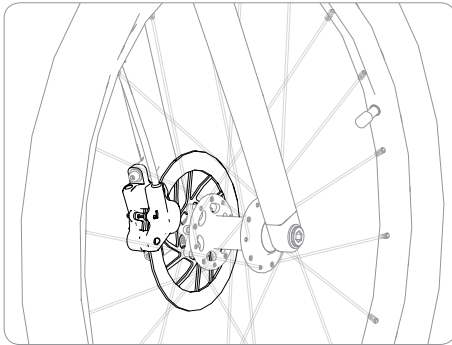

woom™ OFF

 4 mm
 8 mm

855-966-6872

usa@woombikes.com

woom™

Distributor:

woom bikes USA, LLC
2311 West Rundberg Ln. Ste 100
Austin, TX 78758

us.woombikes.com