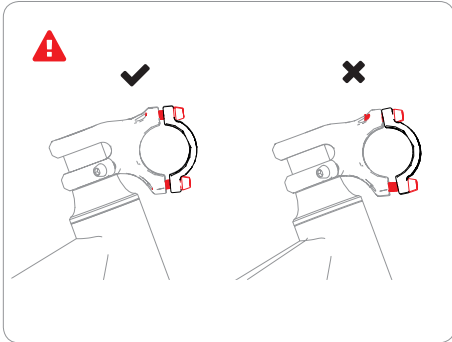

woom™ OFF

 4 mm
 8 mm

855-966-6872

usa@woombikes.com

woom™

Distributor:

woom bikes USA, LLC
2311 West Rundberg Ln. Ste 100
Austin, TX 78758

us.woombikes.com