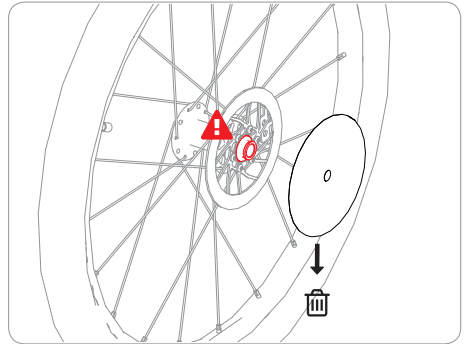

woom™ OFF

 4 mm
 8 mm

855-966-6872

usa@woombikes.com

woom™

Distributor:

woom bikes USA, LLC
2311 West Rundberg Ln. Ste 100
Austin, TX 78758

us.woombikes.com