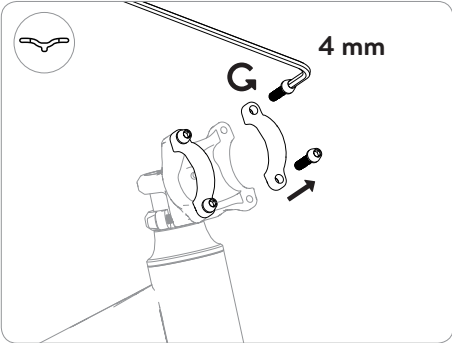

woom™ OFF

 4 mm
 8 mm

855-966-6872

usa@woombikes.com

woom™

Distributor:

woom bikes USA, LLC
2311 West Rundberg Ln. Ste 100
Austin, TX 78758

us.woombikes.com