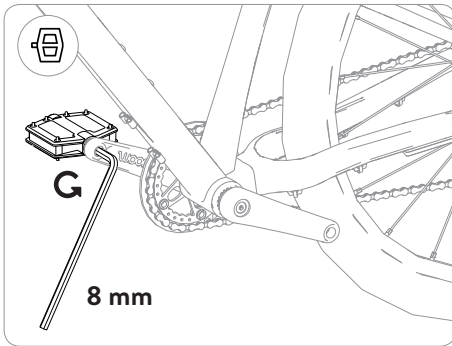

woom™ OFF

 4 mm
 8 mm

855-966-6872

usa@woombikes.com

woom™

Distributor:

woom bikes USA, LLC
2311 West Rundberg Ln. Ste 100
Austin, TX 78758

us.woombikes.com