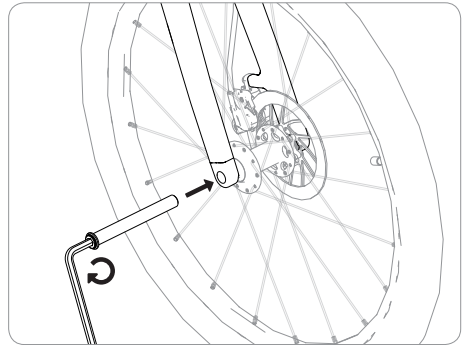

woom™ OFF

 4 mm
 8 mm

855-966-6872

usa@woombikes.com

woom™

Distributor:

woom bikes USA, LLC
2311 West Rundberg Ln. Ste 100
Austin, TX 78758

us.woombikes.com