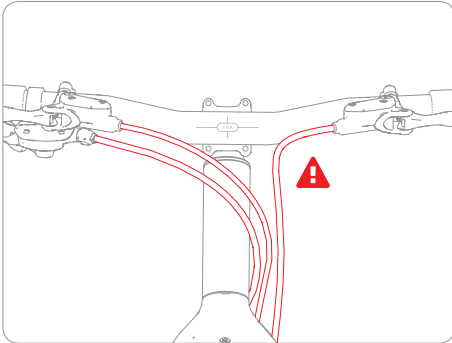

woom™ OFF

 4 mm
 8 mm

855-966-6872

usa@woombikes.com

woom™

Distributor:

woom bikes USA, LLC
2311 West Rundberg Ln. Ste 100
Austin, TX 78758

us.woombikes.com