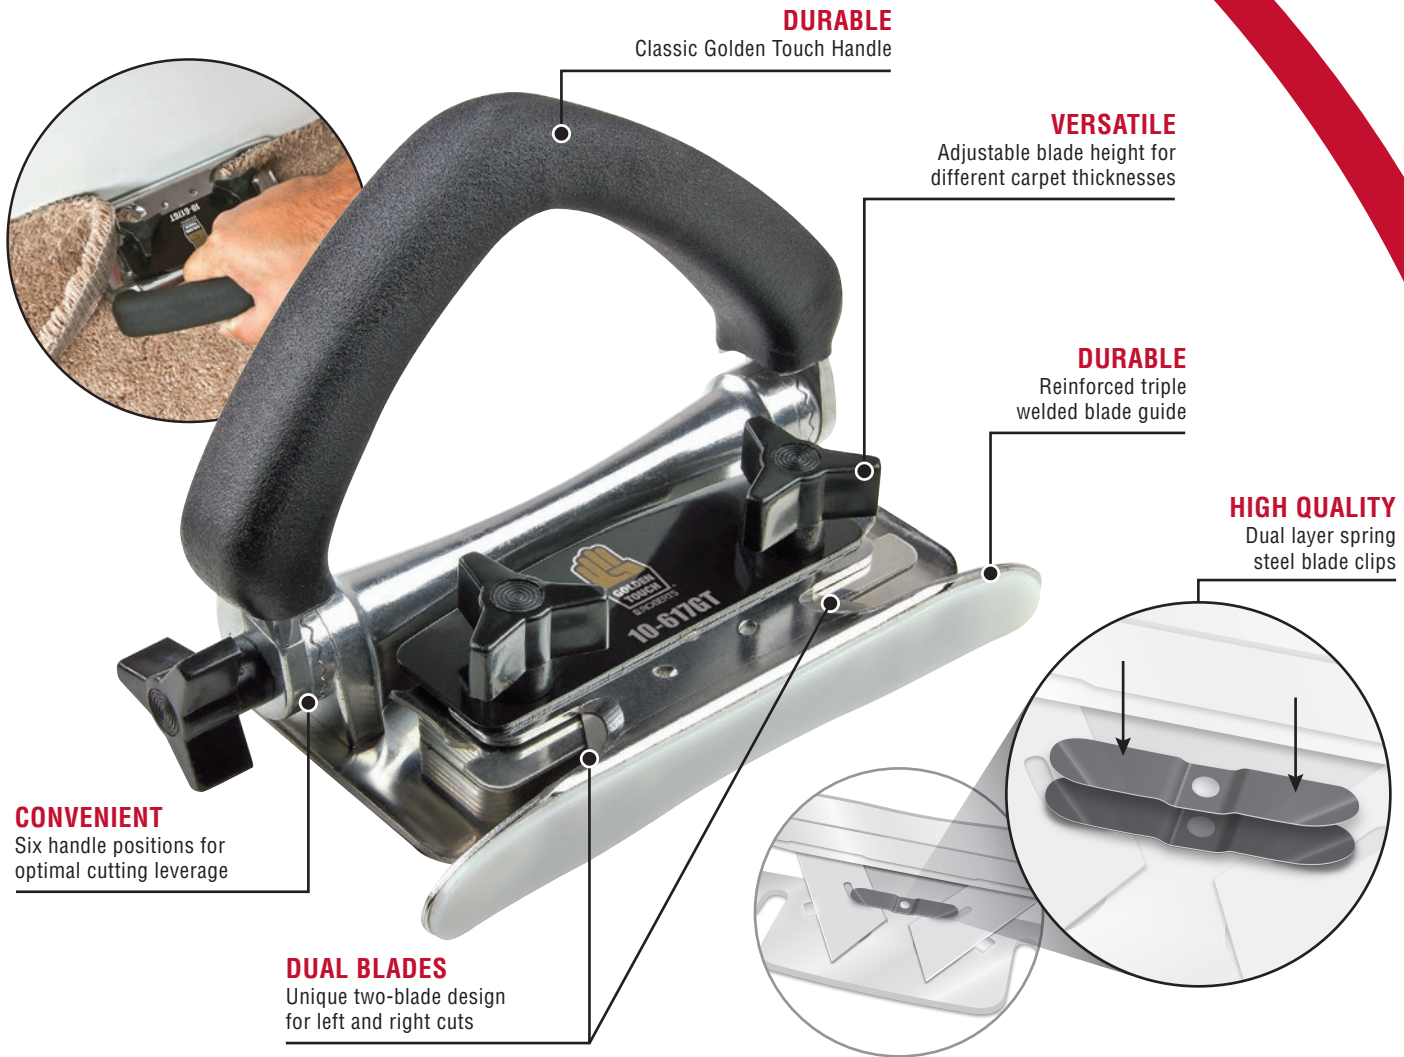

# 10-617GT

## GT Carpet Trimmer

Golden Touch Series

**DURABLE**

Classic Golden Touch Handle

**VERSATILE**

Adjustable blade height for different carpet thicknesses

**DURABLE**

Reinforced triple welded blade guide

**HIGH QUALITY**

Dual layer spring steel blade clips

**CONVENIENT**

Six handle positions for optimal cutting leverage

**DUAL BLADES**

Unique two-blade design for left and right cuts

The Roberts Golden Touch Carpet Trimmer trims carpet precisely at the wall and under toe kicks. Equipped with a dual spring steel blade clip to fully secure blades in place and prevent loosening over time. Classic thinner handle for comfort and easy maneuvering when cutting.