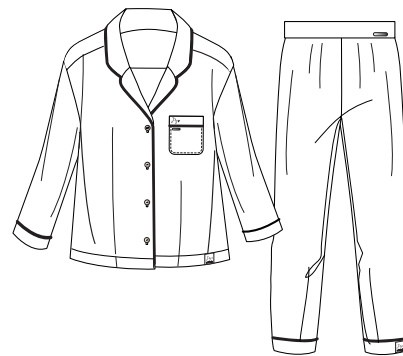

SIZE CHART - JERSEY BAMBOO PJ SET/NIGHTSHIRT

measurements in centimetres	SIZE 8	SIZE 10	SIZE 12	SIZE 14	SIZE 16
JERSEY PJ TOP					
CHEST	90	95	100	105	110
CB LENGTH	62	64	66	68	70

measurements in centimetres	SIZE 8	SIZE 10	SIZE 12	SIZE 14	SIZE 16
JERSEY PJ PANT					
WAIST	64	69	74	79	84
HIPS	100	105	110	115	120
OUTSEAM [includ.waistband]	95	97	99	101	103

measurements in centimetres	SIZE 8	SIZE 10	SIZE 12	SIZE 14	SIZE 16
JERSEY NIGHTSHIRT					
CHEST	90	95	100	105	110
CB LENGTH	83.5	86	88.5	91	93.5