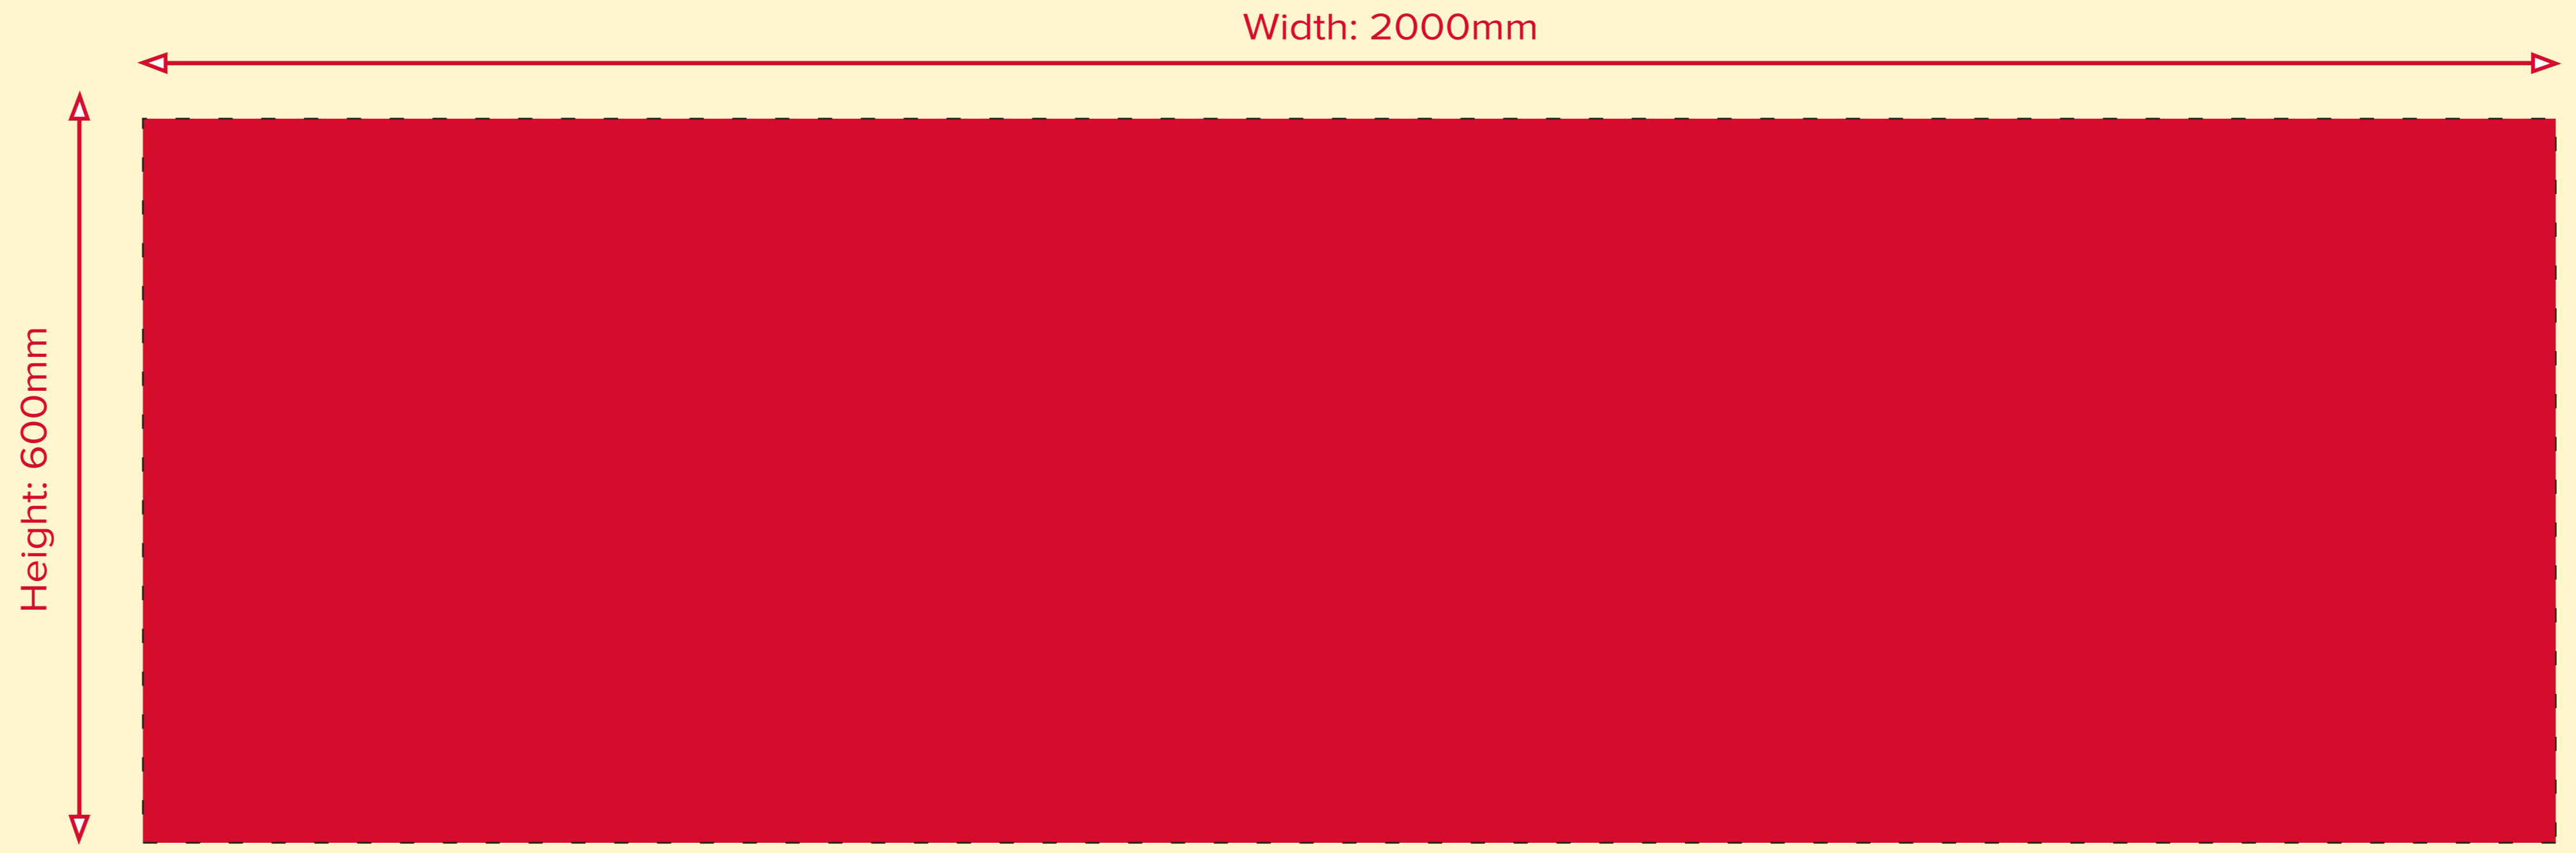

2m x 0.6m PVC Banner Guidelines

Specifications:

- 2000 x 600mm Finished & hemmed size.
- No bleed required to each edge.
- Vector format artwork preferred.
(EPS, PDF, AI format. High resolution JPG files also accepted).

*PLEASE ENSURE THAT IMAGE QUALITY IS UP TO YOU PREFERRED STANDARD AT 4X ZOOM

Template Scale 25% - Ratio 1:4