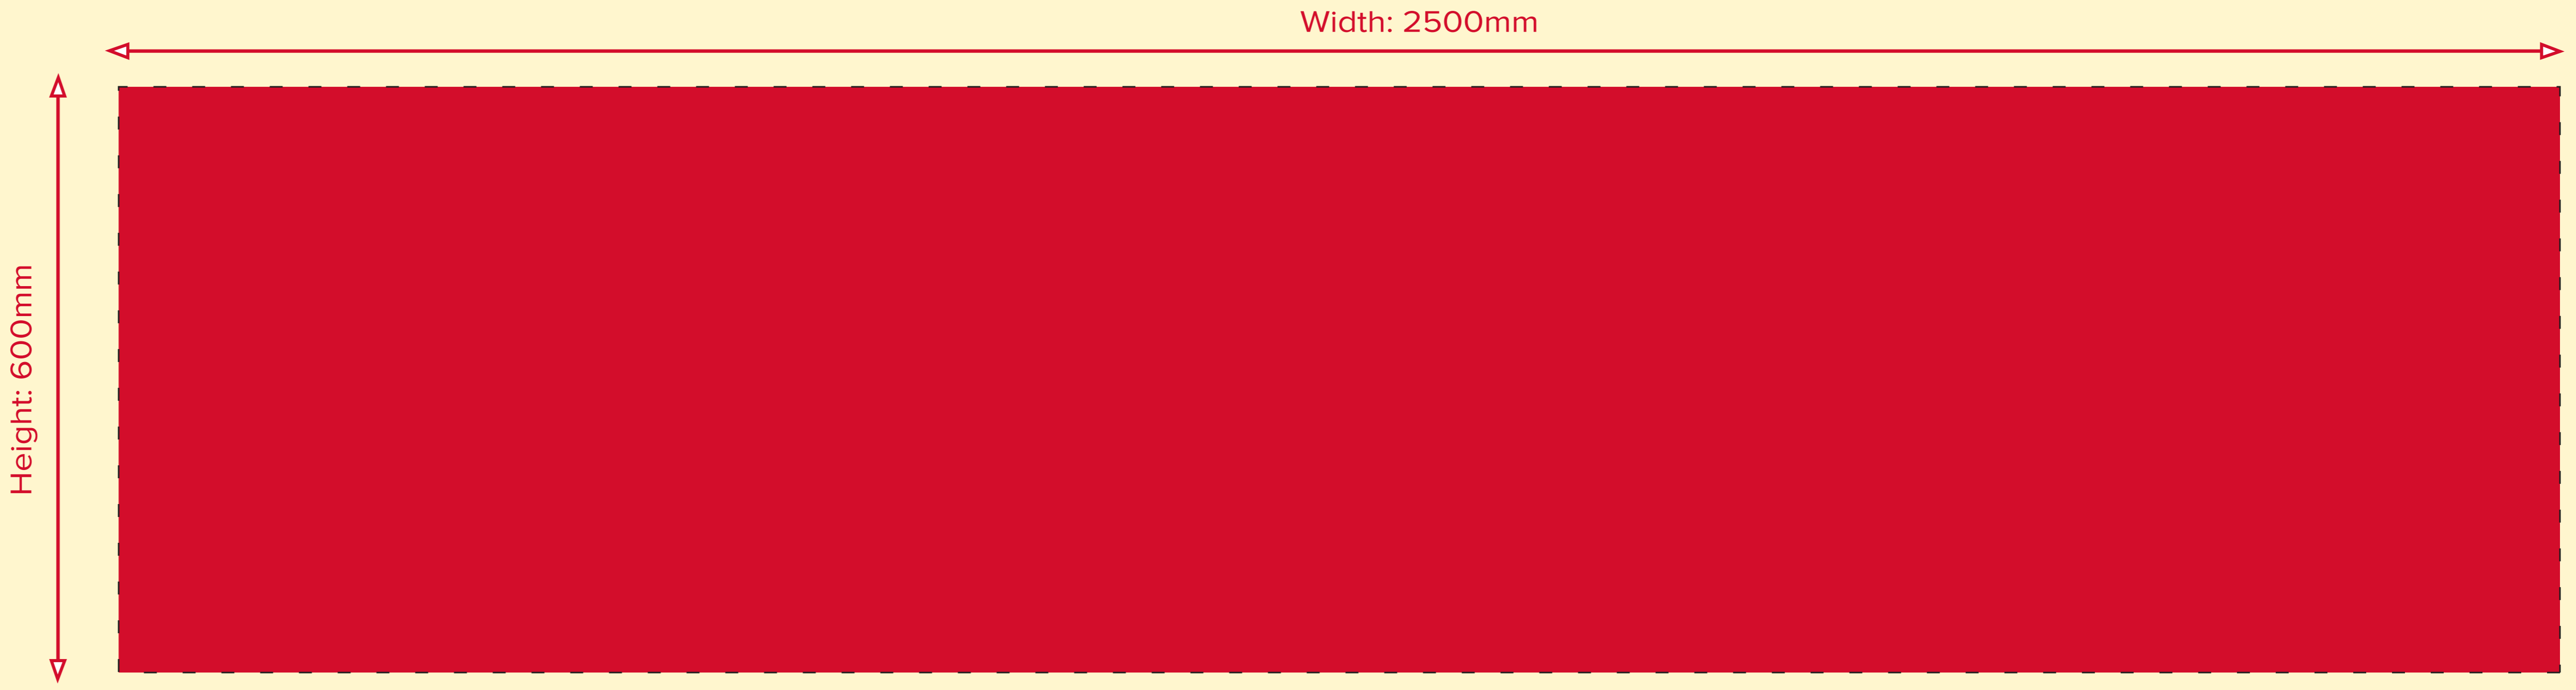

2.5m x 0.6m PVC Banner Guidelines

Specifications:

- 2500 x 600mm Finished & hemmed size.
- No bleed required to each edge.
- Vector format artwork preferred.
(EPS, PDF, AI format. High resolution JPG files also accepted).

*PLEASE ENSURE THAT IMAGE QUALITY IS UP TO YOU PREFERRED STANDARD AT 4X ZOOM

Template Scale 25% - Ratio 1:4