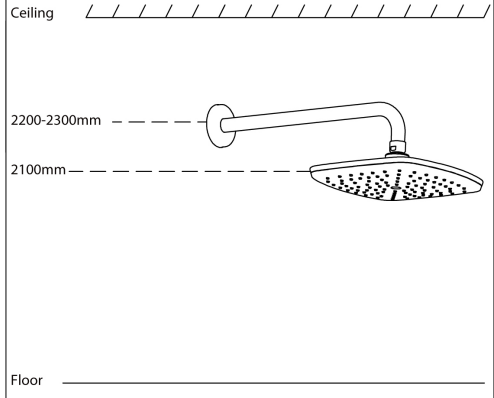

INSTALLATION MANUAL

Products name: Walling Overhead Shower

**Products Applied: 485.60.616, 485.60.618, 485.60.620,
485.60.622, 485.60.624, 485.60.700, 485.60.702**

i

2

3

Cleaning suggestion on Hafele products