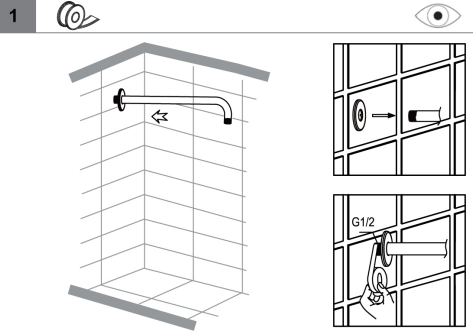

INSTALLATION MANUAL

Products name: Walling Overhead Shower

**Products Applied: 485.60.616, 485.60.618, 485.60.620,
485.60.622, 485.60.624, 485.60.700, 485.60.702**

i

2

3

Cleaning suggestion on Hafele products