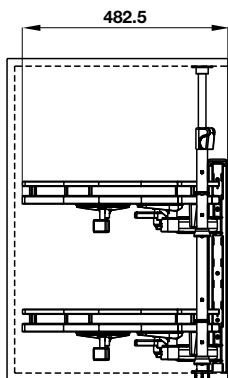

OLLA MOVE

Finish	Cabinet width (mm)	Internal cabinet depth (mm)	Dimension (WxDxH) (mm)	Version	Art. No
Hoàn thiện	Chiều rộng tủ (mm)	Chiều sâu lọt lòng (mm)	Kích thước (RxDxC) (mm)	Phiên bản	Mã số
Nano painting	900	510	830 x 490 x (600-750)	Right side / Phải	541.01.804
				Left side / Trái	541.01.814