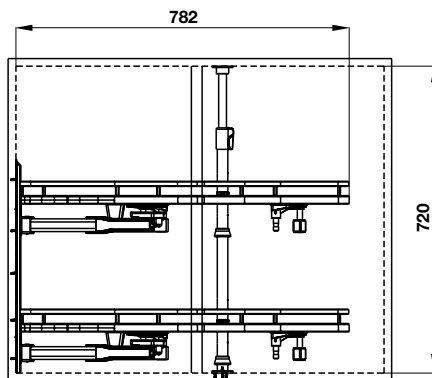

OLLA MOVE

Finish	Cabinet width (mm)	Internal cabinet depth (mm)	Dimension (WxDxH) (mm)	Version	Art. No
Hoàn thiện	Chiều rộng tủ (mm)	Chiều sâu lọt lòng (mm)	Kích thước (RxDxC) (mm)	Phiên bản	Mã số
Nano painting	900	510	830 x 490 x (600-750)	Right side / Phải	541.01.804
				Left side / Trái	541.01.814