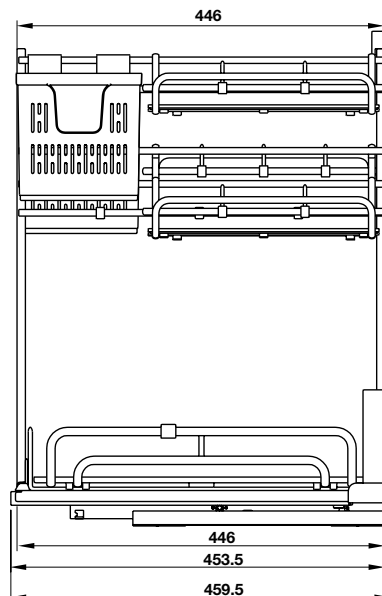

OMERO MULTI

Finish	Cabinet width (mm)	Internal cabinet depth (mm)	Dimension (WxDxH) (mm)	Art. No
Hoàn thiện	Chiều rộng tủ (mm)	Chiều sâu lọt lòng (mm)	Kích thước (RxSxC) (mm)	Mã số
Nano painting	300	490	257 x 460 x 561	595.00.803
	350	490	307 x 460 x 561	595.00.804
	400	490	357 x 460 x 561	595.00.805
	450	490	407 x 460 x 561	595.00.806