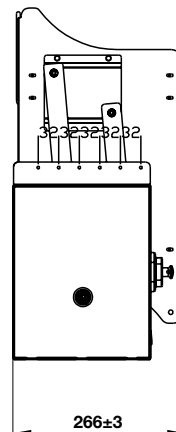

ORIA

Finish	Cabinet width (mm)	Internal cabinet depth (mm)	Dimension (WxDxH) (mm)	Art. No
Hoàn thiện	Chiều rộng tủ (mm)	Chiều sâu lọt lòng (mm)	Kích thước (RxSxC) (mm)	Mã số
Nano painting	600	280	560 x 280 x 560	504.76.814
	700	280	660 x 280 x 560	504.76.815
	800	280	760 x 280 x 560	504.76.817
	900	280	860 x 280 x 560	504.76.818