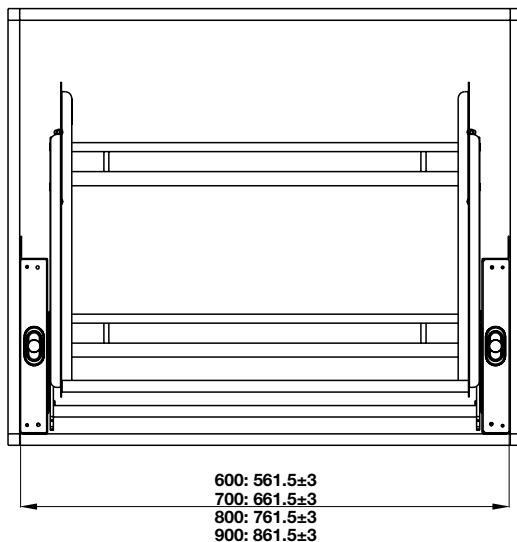

ORIA

Finish	Cabinet width (mm)	Internal cabinet depth (mm)	Dimension (WxDxH) (mm)	Art. No
Hoàn thiện	Chiều rộng tủ (mm)	Chiều sâu lọt lòng (mm)	Kích thước (RxSxC) (mm)	Mã số
Nano painting	600	280	560 x 280 x 560	504.76.814
	700	280	660 x 280 x 560	504.76.815
	800	280	760 x 280 x 560	504.76.817
	900	280	860 x 280 x 560	504.76.818