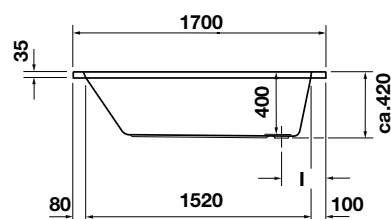

Art.No.: 588.45.646

20.900.000 Đ

- Bồn tắm âm hình chữ nhật, bằng nhựa acrylic màu trắng
- Kích thước: 1700x700 mm
- Một dốc dựa lưng
- Đường xả dưới chân bồn tắm

- Rectangle, acrylic, built-in bathtub
- Dimension: 1700x700 mm
- One backrest slope
- Outlet in foot area

Bồn tắm âm / Built-in bathtub

Art.No.: 588.45.640

16.800.000 Đ

Bộ giá đỡ cho bồn tắm / Support frame for bathtubs

Art.No.: 588.45.950

1.400.000 Đ

Bộ chống tràn và xả cho bồn / Waste and overflow

Art.No.: 588.45.986

2.700.000 Đ