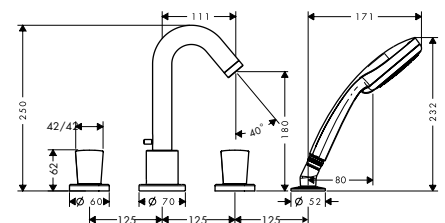

hansgrohe

Bộ trộn bồn tắm 4 lỗ điều nhiệt AXOR Citterio E AXOR Citterio E 4-hole thermostat bath mixer

Art.No.: 589.30.530 **107.100.000 Đ**

- Lưu lượng nước ở 3 bar: 20 lit/phút
- Độ dài kéo giãn tối đa của sen tay: 1.1 m
- Dạng tia nước vòi xả bốn: laminar spray
- Dạng tia nước sen tay: Rain, RainAir, Whirl
- Khóa nhiệt độ an toàn ở 40° C
- Màu sắc: Chrome
- Flow rate at 3 bar: 20 liters/min
- Maximum pull-out length of hand shower: 1.1 m
- Spray type of mixer: laminar spray
- Spray type of hand shower: Rain, RainAir, Whirl
- Safety lock at 40° C
- Finish: Chrome

Bộ trộn / Bath mixer

Art.No.: 589.30.527 **57.800.000 Đ**

Bộ âm / Basic set

Art.No.: 589.55.966 **49.300.000 Đ**

Bộ trộn bồn tắm 4 lỗ Metropol Classic Metropol Classic 4-hole mounted bath mixer

Art.No.: 589.54.620 **78.300.000 Đ**

- Lưu lượng nước ở 3 bar: 22 lit/phút
- Dạng tia nước vòi xả bốn: thông thường
- Dạng tia nước sen tay: RainAir, Whirl, BalanceAir
- Chiều dài tối đa của sen tay: 1,1 m
- Màu sắc: Chrome/Gold Optic
- Flow rate at 3 bar: 22 liters/min
- Spray type mixer: normal spray
- Spray type hand shower: RainAir, Whirl, BalanceAir
- Maximum pull-out length of hand shower: 1.1 m
- Finish: Chrome/Gold Optic

Bộ trộn / Bath mixer

Art.No.: 589.54.614 **39.700.000 Đ**

Bộ âm / Basic set

Art.No.: 589.29.951 **38.600.000 Đ**

Bộ trộn bồn tắm 4 lỗ Logis Logis 4-hole rim mounted bath mixer

Art.No.: 589.52.437 **37.100.000 Đ**

- Lưu lượng nước ở 3 bar:
  - Vòi xả bốn: 22 lit/phút
  - Đầu cấp sen: 16 lit/phút
- Màu sắc: Chrome
- Flow rate at 3 bar:
  - Spout outlet: 22 liters/min
  - Shower outlet: 16 liters/min
- Finish: Chrome

Bộ trộn / Bath mixer

Art.No.: 589.52.415 **23.900.000 Đ**

Bộ âm / Basic set

Art.No.: 589.29.168 **13.200.000 Đ**