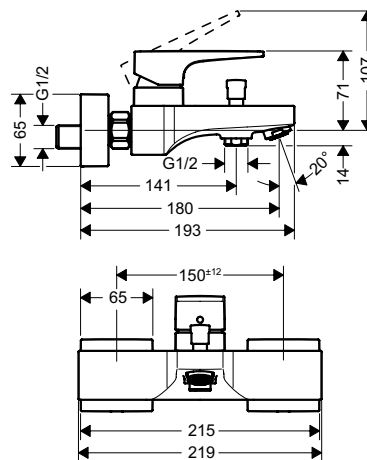

Bộ trộn / Mixer

Art.No.: 589.29.627 **11.400.000 Đ**

Bộ âm iBox / Basic set iBox

Art.No.: 589.29.950 **6.500.000 Đ**

Ron nối bộ iBox / Reduction coupling for iBox

Art.No.: 588.29.948 **300.000 Đ**