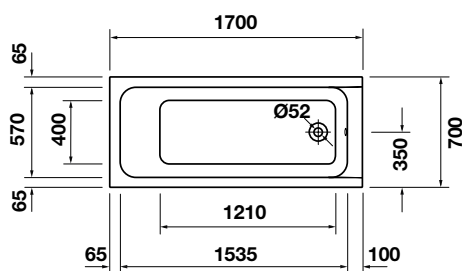

Art.No.: 588.45.646

20.900.000 Đ

- Bồn tắm âm hình chữ nhật, bằng nhựa acrylic màu trắng
- Kích thước: 1700x700 mm
- Một dốc dựa lưng
- Đường xả dưới chân bồn tắm

- Rectangle, acrylic, built-in bathtub
- Dimension: 1700x700 mm
- One backrest slope
- Outlet in foot area

Bồn tắm âm / Built-in bathtub

Art.No.: 588.45.640

16.800.000 Đ

Bộ giá đỡ cho bồn tắm / Support frame for bathtubs

Art.No.: 588.45.950

1.400.000 Đ

Bộ chống tràn và xả cho bồn / Waste and overflow

Art.No.: 588.45.986

2.700.000 Đ