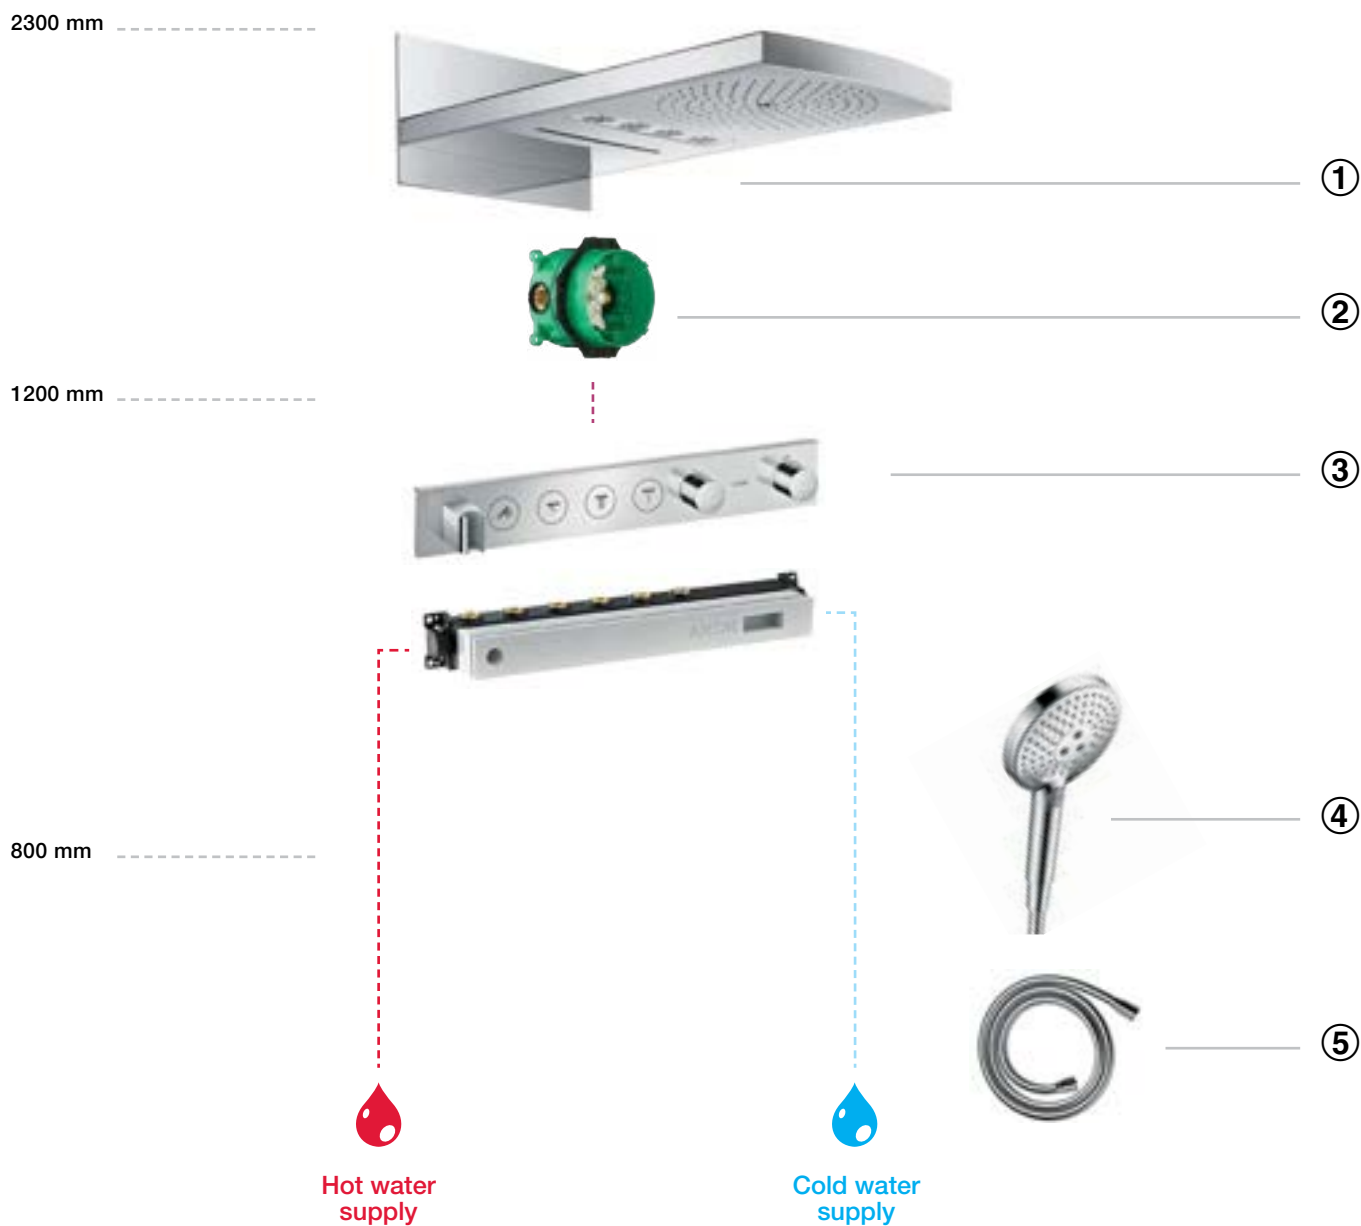

BỘ SEN ÂM 4 ĐƯỜNG NƯỚC - CONCEALED SHOWER SYSTEM 4-OUTLET

Trần

Sàn

- ① **SEN TRẦN / OVERHEAD SHOWER**
  Art.No.: 589.29.561 - 133.200.000 Đ
- ② **BỘ ÂM / BASIC SET**
  Art.No.: 589.29.950 - 6.500.000 Đ
  Art.No.: 589.29.948 - 300.000
- ③ **BỘ TRỘN SEN / SHOWER MIXER**
  Art.No.: 589.52.228 - 133.300.000 Đ
- ④ **SEN TAY / HAND SHOWER**
  Art.No.: 589.52.600 - 5.100.000 Đ
- ⑤ **DÂY SEN / SHOWER HOSE**
  Art.No.: 589.29.908 - 1.300.000 Đ