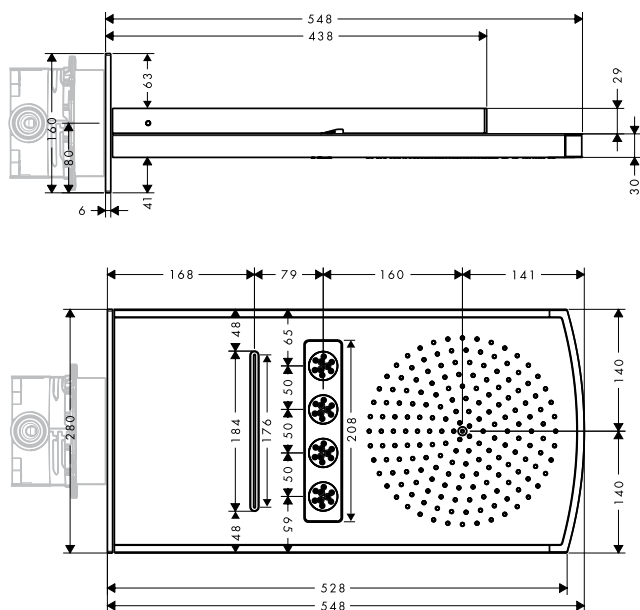

hansgrohe

Sen đầu Raindance Rainfall
Raindance Rainfall overhead shower

Art.No.: 589.29.561

133.200.000 Đ

1. Chiều dài sen đầu: 540 mm
   - Lưu lượng nước at 3 bar:
     - + RainAir: 18 lit/phút
     - + WhirlAir: 16 lit/phút
     - + Mono: 28 lit/phút
   - Vui lòng đặt thêm Bộ âm 589.29.950 và Ron đồng 589.29.948
3. Overhead length: 540 mm
   - Flow rate at 3 bar:
     - + RainAir: 18 liters/min
     - + WhirlAir: 16 liters/min
     - + Mono: 28 liters/min
   - Please order iBox 589.29.950 and Coupling 589.29.948 separately

Bộ sen tay Axor ShowerSolutions 120/120
Axor ShowerSolutions 120/120 hand shower set

Art.No.: 589.30.896

43.890.000 Đ

1. Lưu lượng nước ở 3 bar: 17 lit/phút
   - Dây sen 1,25 m
   - Màu sắc: Chrome
3. Flow rate at 3 bar: 42 liters/min
   - Shower hose 1.25 m
   - Finish: Chrome

Sen tay / Hand shower

Art.No.: 589.29.688

34.800.000 Đ

Bộ âm / Basic set

Art.No.: 589.29.687

9.090.000 Đ