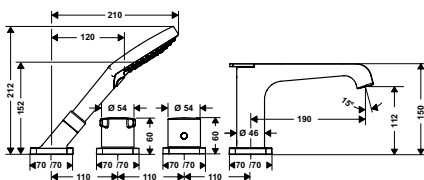

hansgrohe

Bộ trộn bồn tắm 4 lỗ điều nhiệt AXOR Citterio E AXOR Citterio E 4-hole thermostat bath mixer

Art.No.: 589.30.530 **107.100.000 Đ**

- Lưu lượng nước ở 3 bar: 20 lit/phút
- Độ dài kéo giãn tối đa của sen tay: 1.1 m
- Dạng tia nước vòi xả bốn: laminar spray
- Dạng tia nước sen tay: Rain, RainAir, Whirl
- Khóa nhiệt độ an toàn ở 40° C
- Màu sắc: Chrome
- Flow rate at 3 bar: 20 liters/min
- Maximum pull-out length of hand shower: 1.1 m
- Spray type of mixer: laminar spray
- Spray type of hand shower: Rain, RainAir, Whirl
- Safety lock at 40° C
- Finish: Chrome

Bộ trộn / Bath mixer

Art.No.: 589.30.527 **57.800.000 Đ**

Bộ âm / Basic set

Art.No.: 589.55.966 **49.300.000 Đ**

Bộ trộn bồn tắm 4 lỗ Metropol Classic Metropol Classic 4-hole mounted bath mixer

Art.No.: 589.54.620 **78.300.000 Đ**

- Lưu lượng nước ở 3 bar: 22 lit/phút
- Dạng tia nước vòi xả bốn: thông thường
- Dạng tia nước sen tay: RainAir, Whirl, BalanceAir
- Chiều dài tối đa của sen tay: 1,1 m
- Màu sắc: Chrome/Gold Optic
- Flow rate at 3 bar: 22 liters/min
- Spray type mixer: normal spray
- Spray type hand shower: RainAir, Whirl, BalanceAir
- Maximum pull-out length of hand shower: 1.1 m
- Finish: Chrome/Gold Optic

Bộ trộn / Bath mixer

Art.No.: 589.54.614 **39.700.000 Đ**

Bộ âm / Basic set

Art.No.: 589.29.951 **38.600.000 Đ**

Bộ trộn bồn tắm 4 lỗ Logis Logis 4-hole rim mounted bath mixer

Art.No.: 589.52.437 **37.100.000 Đ**

- Lưu lượng nước ở 3 bar:
  - Vòi xả bốn: 22 lit/phút
  - Đầu cấp sen: 16 lit/phút
- Màu sắc: Chrome
- Flow rate at 3 bar:
  - Spout outlet: 22 liters/min
  - Shower outlet: 16 liters/min
- Finish: Chrome

Bộ trộn / Bath mixer

Art.No.: 589.52.415 **23.900.000 Đ**

Bộ âm / Basic set

Art.No.: 589.29.168 **13.200.000 Đ**