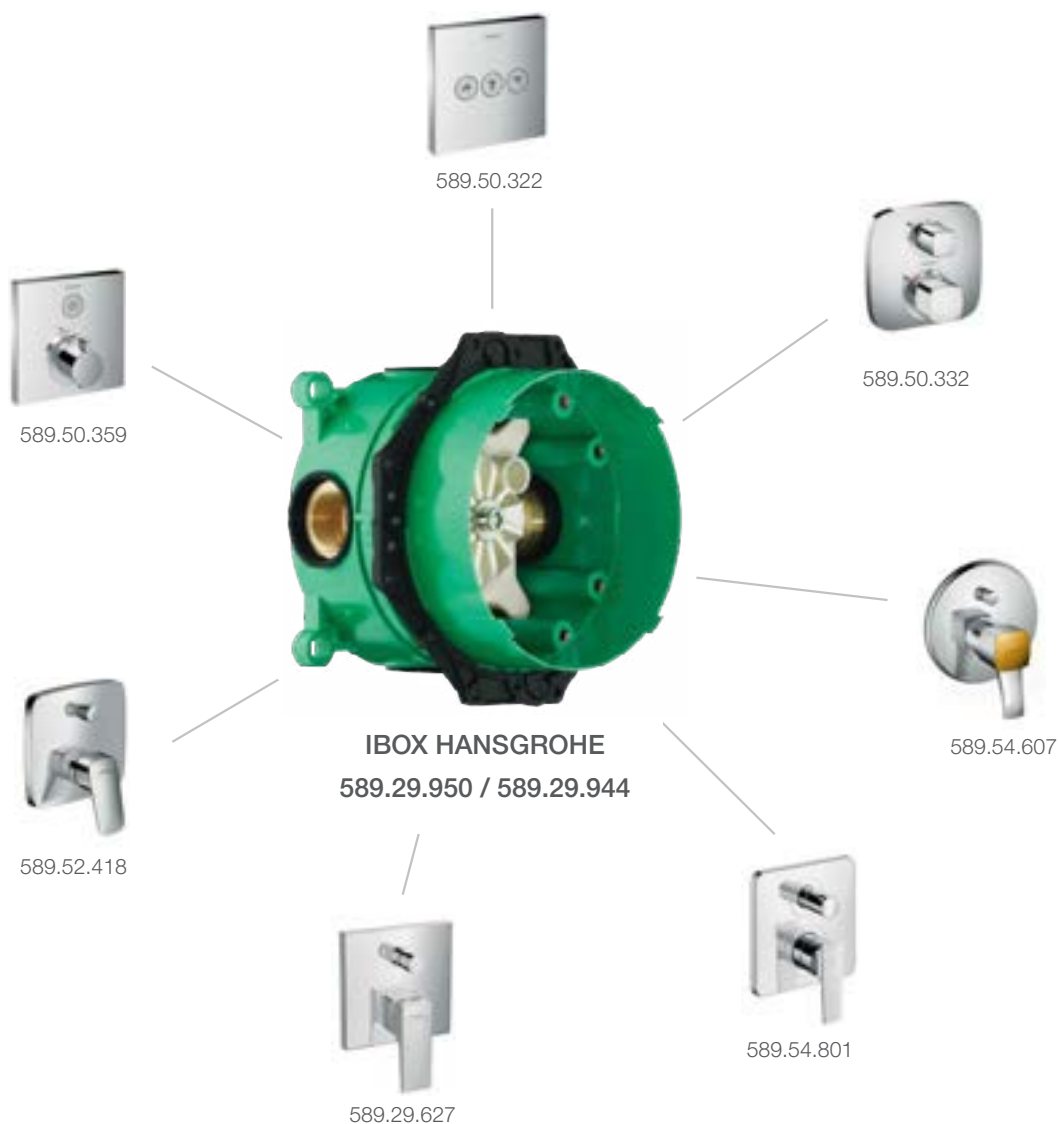

One for all ...

Since its introduction, the iBox universal has been the first and only basic set for Hansgrohe and Axor concealed manual and thermostatic solutions. Its features are just as varied as the number of possible uses. The iBox universal creates more space, freedom of movement and planning freedom in the bathroom - and is quick and easy to install. So it's no wonder, then, that the iBox universal has quickly become a firm favourite of the bathroom sector.