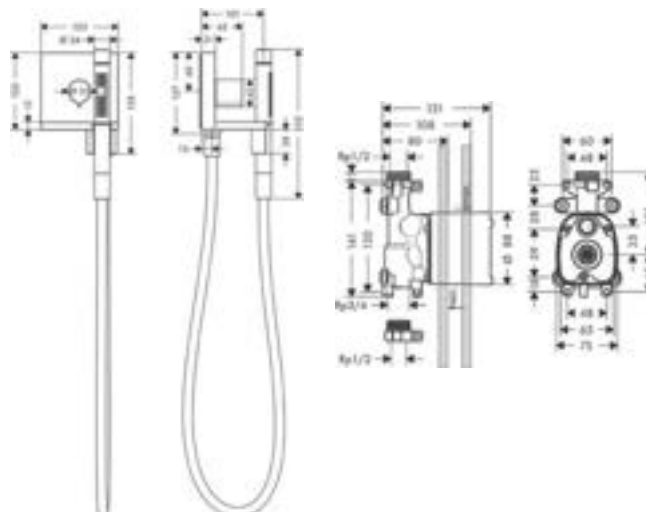

hansgrohe

Sen đầu Raindance Rainfall
Raindance Rainfall overhead shower

Art.No.: 589.29.561

133.200.000 Đ

1. Chiều dài sen đầu: 540 mm
   - Lưu lượng nước at 3 bar:
     - + RainAir: 18 lit/phút
     - + WhirlAir: 16 lit/phút
     - + Mono: 28 lit/phút
   - Vui lòng đặt thêm Bộ âm 589.29.950 và Ron đồng 589.29.948
3. Overhead length: 540 mm
   - Flow rate at 3 bar:
     - + RainAir: 18 liters/min
     - + WhirlAir: 16 liters/min
     - + Mono: 28 liters/min
   - Please order iBox 589.29.950 and Coupling 589.29.948 separately

Bộ sen tay Axor ShowerSolutions 120/120
Axor ShowerSolutions 120/120 hand shower set

Art.No.: 589.30.896

43.890.000 Đ

1. Lưu lượng nước ở 3 bar: 17 lit/phút
   - Dây sen 1,25 m
   - Màu sắc: Chrome
3. Flow rate at 3 bar: 42 liters/min
   - Shower hose 1.25 m
   - Finish: Chrome

Sen tay / Hand shower

Art.No.: 589.29.688

34.800.000 Đ

Bộ âm / Basic set

Art.No.: 589.29.687

9.090.000 Đ