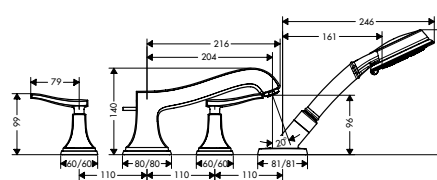

hansgrohe

Bộ trộn bồn tắm 4 lỗ điều nhiệt AXOR Citterio E AXOR Citterio E 4-hole thermostat bath mixer

Art.No.: 589.30.530 **107.100.000 Đ**

- Lưu lượng nước ở 3 bar: 20 lit/phút
- Độ dài kéo giãn tối đa của sen tay: 1.1 m
- Dạng tia nước vòi xả bốn: laminar spray
- Dạng tia nước sen tay: Rain, RainAir, Whirl
- Khóa nhiệt độ an toàn ở 40° C
- Màu sắc: Chrome
- Flow rate at 3 bar: 20 liters/min
- Maximum pull-out length of hand shower: 1.1 m
- Spray type of mixer: laminar spray
- Spray type of hand shower: Rain, RainAir, Whirl
- Safety lock at 40° C
- Finish: Chrome

Bộ trộn / Bath mixer

Art.No.: 589.30.527 **57.800.000 Đ**

Bộ âm / Basic set

Art.No.: 589.55.966 **49.300.000 Đ**

Bộ trộn bồn tắm 4 lỗ Metropol Classic Metropol Classic 4-hole mounted bath mixer

Art.No.: 589.54.620 **78.300.000 Đ**

- Lưu lượng nước ở 3 bar: 22 lit/phút
- Dạng tia nước vòi xả bốn: thông thường
- Dạng tia nước sen tay: RainAir, Whirl, BalanceAir
- Chiều dài tối đa của sen tay: 1,1 m
- Màu sắc: Chrome/Gold Optic
- Flow rate at 3 bar: 22 liters/min
- Spray type mixer: normal spray
- Spray type hand shower: RainAir, Whirl, BalanceAir
- Maximum pull-out length of hand shower: 1.1 m
- Finish: Chrome/Gold Optic

Bộ trộn / Bath mixer

Art.No.: 589.54.614 **39.700.000 Đ**

Bộ âm / Basic set

Art.No.: 589.29.951 **38.600.000 Đ**

Bộ trộn bồn tắm 4 lỗ Logis Logis 4-hole rim mounted bath mixer

Art.No.: 589.52.437 **37.100.000 Đ**

- Lưu lượng nước ở 3 bar:
  - Vòi xả bốn: 22 lit/phút
  - Đầu cấp sen: 16 lit/phút
- Màu sắc: Chrome
- Flow rate at 3 bar:
  - Spout outlet: 22 liters/min
  - Shower outlet: 16 liters/min
- Finish: Chrome

Bộ trộn / Bath mixer

Art.No.: 589.52.415 **23.900.000 Đ**

Bộ âm / Basic set

Art.No.: 589.29.168 **13.200.000 Đ**