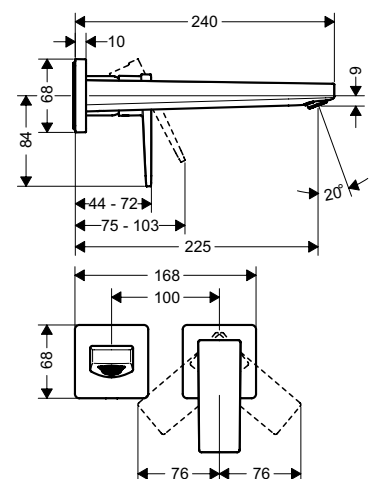

hansgrohe

Vòi trộn Metropol 110
Metropol basin mixer 110

Art.No.: 589.50.510 16.100.000 Đ

- Lưu lượng nước ở 3 bar: 5 lit/phút
- Có bộ xả nhấn
- Màu sắc: Chrome
- Flow rate at 3 bar: 5 liters/min
- Push-open waste set
- Finish: Chrome

Vòi trộn Metropol 260
Metropol basin mixer 260

Art.No.: 589.50.511 19.500.000 Đ

- Lưu lượng nước ở 3 bar: 5 lit/phút
- Có bộ xả nhấn
- Màu sắc: Chrome
- Flow rate at 3 bar: 5 liters/min
- Push-open waste set
- Finish: Chrome

Vòi trộn gắn tường Metropol 225
Metropol wall-mounted basin mixer 225

Art.No.: 589.50.520 27.300.000 Đ

- Lưu lượng nước ở 3 bar: 5 lit/phút
- Có bộ xả không giữ nước
- Màu sắc: Chrome
- Flow rate at 3 bar: 5 liters/min
- Non-closing waste set
- Finish: Chrome

Vòi trộn / Basin mixer

Art.No.: 589.50.518 **17.300.000 Đ**

Bộ âm / Basic set

Art.No.: 589.50.219 **10.000.000 Đ**