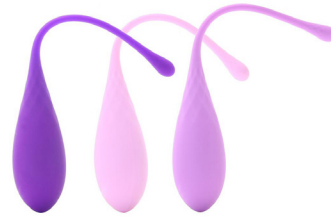

FANTASY FOR HER KEGEL TRAIN-HER SET

Melding velvety silicone with progressive weightiness, Fantasy For-Her's Kegel Train-Her trio offers a perfect starting point to kegel training plus two more advanced level options ideal for maintenance and continued practice.

PD-4930-12