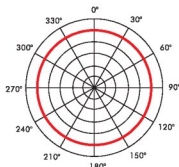

Polar Pattern: