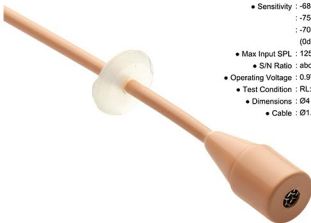

Titanium Series Specifications

Frequency Response Graph