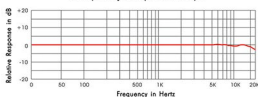

MAP $249.95 / G4 MAP $299.95