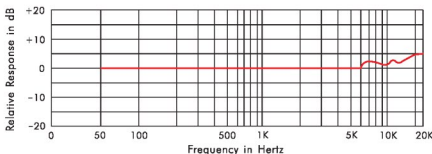

HSDSP-T4-TAN | Shure

HSDSP-T3-TAN | Audix / Samson / Acacia / Airwave

HSDSP-S8-TAN | Sennheiser

HSDSP-G4-TAN | Audio Technica cH® Generation 4 and Newer

MAP \$149.95 / G4 MAP \$169.95

Frequency Response Graph: