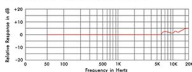

Specifications