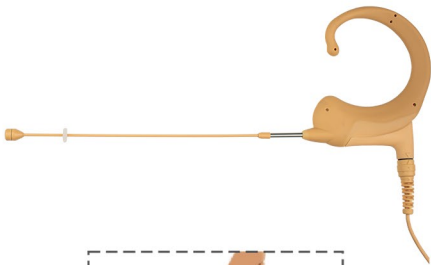

HSD-SLIMPRO

Omnidirectional Headworn Microphone with Telescoping Boom and Detachable Cable

Telescoping boom arm can be adjusted up to 1/2" for accurate microphone positioning ensuring best audio performance

Below ear fit for better ergonomics on either left or right side

Comfortable ear piece keeps headset securely in place

Produces a clear natural sound

Omnidirectional polar pattern minimizes wind noise, plosives, and bass buildup

Ideal to use on stage, aerobics, sportscasting, houses of worship, lecture halls, and other applications requiring minimum microphone visibility with hands-free operation

Detachable and interchangeable cable for universal compatibility

The HSD-SLIMPRO is available in Tan with 5 connector types to be compatible with most body packs.

AT - Audio Technica cW® Compatible

S8 - Sennheiser Compatible

EV - Electro-Voice Telex Compatible

T3 - Airwave AKG Audix Gemini Samson Compatible

T4 - Shure Compatible

G4 - 4th Generation cH® Audio Technica Compatible

Available options on this item:

HSDSP-AT-TAN | Audio Technica cW® Generation 3 and Older

HSDSP-T4-TAN | Shure

HSDSP-T3-TAN | Audix / Samson / Acacia / Airwave

HSDSP-S8-TAN | Sennheiser

HSDSP-G4-TAN | Audio Technica cH® Generation 4 and Newer

MAP $149.95 / G4 MAP $169.95