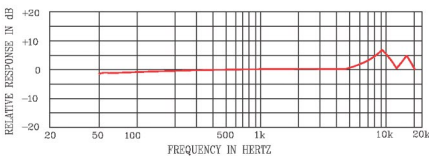

LAV-T-T4-BLACK | Shure

LAV-T-T3-BLACK | Audix / Samson / Acacia / Airwave

LAV-T-S8-BLACK | Sennheiser

MAP \$179.95

Frequency Response Graph:

Polar Patterns:

HSD-SLIMPRO

Omnidirectional Headworn Microphone with Telescoping Boom and Detachable Cable