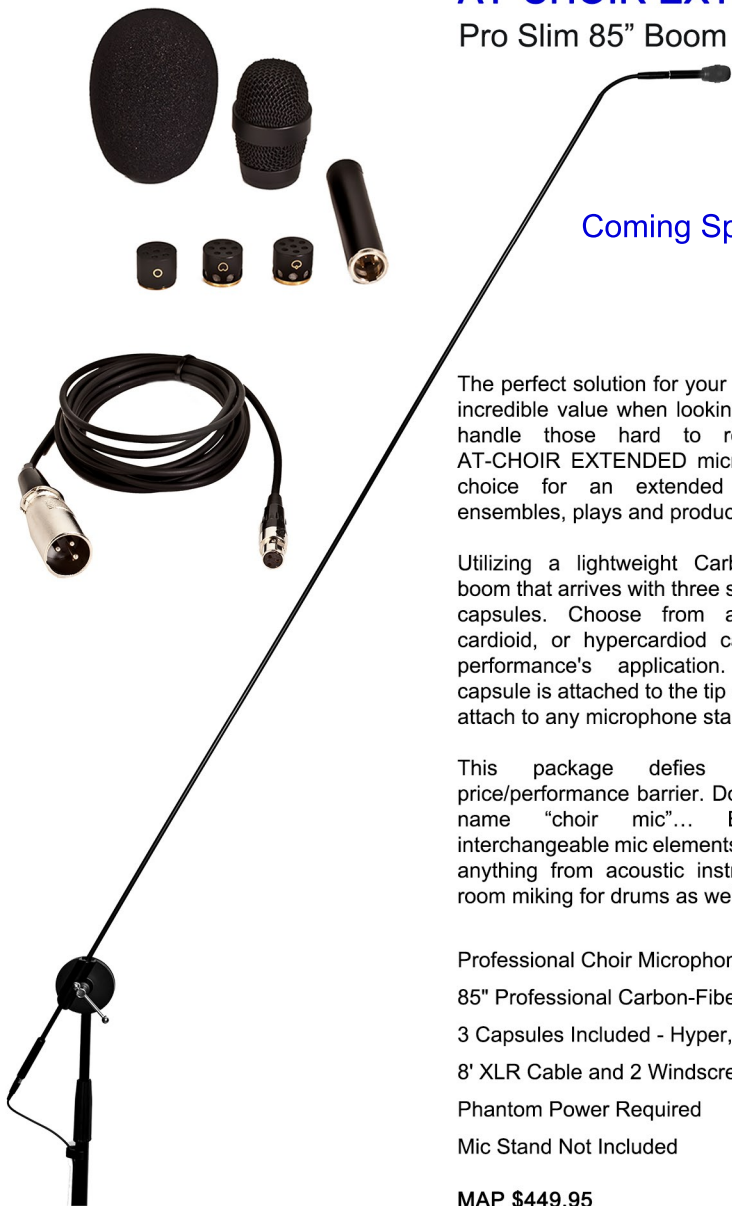

AT-CHOIR EXTENDED

Pro Slim 85" Boom Microphone

Coming Spring 2020!

The perfect solution for your performance and an incredible value when looking for a mic that can handle those hard to reach places! The AT-CHOIR EXTENDED microphone is the right choice for an extended reach to choirs, ensembles, plays and productions.

Utilizing a lightweight Carbon fiber miniature boom that arrives with three separate microphone capsules. Choose from an omni-directional, cardioid, or hypercardioid capsule to suit your performance's application. The microphone capsule is attached to the tip of the boom, and will attach to any microphone stand.

This package defies the conventional price/performance barrier. Don't be fooled by the name "choir mic"... Because of the interchangeable mic elements, this mic is great for anything from acoustic instruments to ambient room miking for drums as well!

Professional Choir Microphone Kit

85" Professional Carbon-Fiber Boom with Clutch
3 Capsules Included - Hyper, Omni, and Cardioid
8' XLR Cable and 2 Windscreens Included

Phantom Power Required

Mic Stand Not Included

MAP $449.95