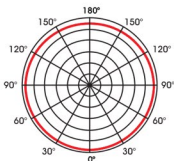

Polar Pattern: