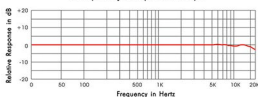

MAP $199.95 / G4 MAP $229.95