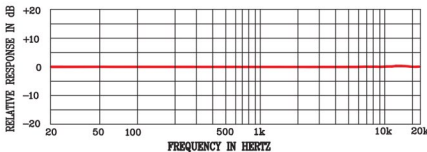

Frequency Response Graph: