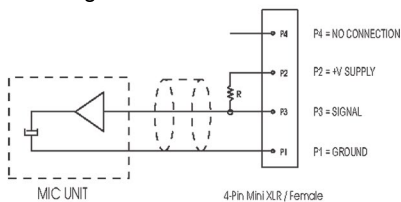

MAP \$59.95

Specifications:

- Operating Voltage : 48V Phantom Power
 - Dimensions : .75" x 3.4"
 - Weight : 2.64oz

Circuit Diagram:

Replacement Cable

Replacement Detachable Cable for
HSD-SLIMLINE+ & TITANIUM Series