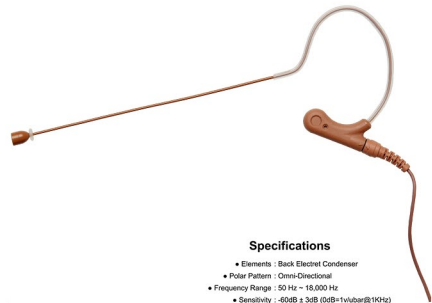

The microphone has a detachable and interchangeable cable for universal purpose and it is terminated with a connector that allows quick connection to a compatible power module or a body pack wireless transmitter.

The HSD-SLIMLINE+SE is available in Tan, Black, and Cocoa in 6 connector types to be compatible with most body packs.

AT - Audio Technica cW® Compatible
S8 - Sennheiser Compatible
EV - Electro-Voice Telex Compatible
T3 - Airwave AKG Audix Gemini Samson Compatible
T4 - Shure Compatible
G4 - 4th Generation cH® Audio Technica Compatible

Available options on this item:

HSDSE-AT-TAN | Audio Technica cW® Generation 3 and Older
HSDSE-T4-TAN | Shure
HSDSE-T3-TAN | Audix / Samson / Acacia / Airwave
HSDSE-S8-TAN | Sennheiser
HSDSE-G4-TAN | Audio Technica cH® Generation 4 and Newer
HSDSE-AT-BLACK | Audio Technica cW® Generation 3 and Older
HSDSE-T4-BLACK | Shure
HSDSE-T3-BLACK | Audix / Samson / Acacia / Airwave
HSDSE-S8-BLACK | Sennheiser
HSDSE-G4-BLACK | Audio Technica cH® Generation 4 and Newer
HSDSE-AT-COCOA | Audio Technica cW® Generation 3 and Older
HSDSE-T4-COCOA | Shure
HSDSE-T3-COCOA | Audix / Samson / Acacia / Airwave
HSDSE-S8-COCOA | Sennheiser

MAP $99.95 / G4 (Tan or Black) MAP $129.95

Specifications

Frequency Response Graph:

Polar Pattern: