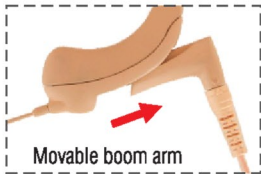

HSD-SLIMPRO

Omnidirectional Headworn Microphone with Telescoping Boom and Detachable Cable

Telescoping boom arm can be adjusted up to 1/2" for accurate microphone positioning ensuring best audio performance

Below ear fit for better ergonomics on either left or right side

Comfortable ear piece keeps headset securely in place

Produces a clear natural sound

Omnidirectional polar pattern minimizes wind noise, plosives, and bass buildup

Ideal to use on stage, aerobics, sportscasting, houses of worship, lecture halls, and other applications requiring minimum microphone visibility with hands-free operation

Detachable and interchangeable cable for universal compatibility

The HSD-SLIMPRO is available in Tan with 5 connector types to be compatible with most body packs.

AT - Audio Technica cW® Compatible

S8 - Sennheiser Compatible

EV - Electro-Voice Telex Compatible

T3 - Airwave AKG Audix Gemini Samson Compatible

T4 - Shure Compatible

G4 - 4th Generation cH® Audio Technica Compatible

Available options on this item:

HSDSP-AT-TAN | Audio Technica cW® Generation 3 and Older

HSDSP-T4-TAN | Shure

HSDSP-T3-TAN | Audix / Samson / Acacia / Airwave

HSDSP-S8-TAN | Sennheiser

HSDSP-G4-TAN | Audio Technica cH® Generation 4 and Newer

MAP $149.95 / G4 MAP $169.95