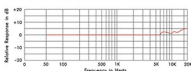

HSD-SLIMCLIP SYSTEM

The HSD-SLIMCLIP SYSTEM features an Omnidirectional, Flexible Boom Microphone and an adjustable frame that wraps around the neck and over both ears for an ultra-low profile and comfortable use during broadcasts and performances.

The microphone has an omni-directional polar pattern which allows a full 360 degree pick up of sound, providing a natural blend of voice and ambiance. It is low in sensitivity to speech produced "popping sounds" and breath overloads during close-up situations, and is less susceptible to wind and clothing noise. It's distinguishing clarity in close talk operation and excellent gain before feedback make it suitable for mobile situations.

The HSD-SLIMCLIP SYSTEM has a detachable/interchangeable cable for universal purpose and it is terminated with a connector that allows quick connection to a compatible power module or a body pack wireless transmitter.

The HSD-SLIMCLIP SYSTEM is available in Tan or Black in 6 connector types to be compatible with most body packs.

- AT - Audio Technica cW® Compatible
- S8 - Sennheiser Compatible
- EV - Electro-Voice Telex Compatible
- T3 - Airwave AKG Audix Gemini Samson Compatible
- T4 - Shure Compatible
- G4 - 4th Generation cH® Audio Technica Compatible

Available options on this item:

- HSD-SCS-AT-TAN | Audio Technica cW® Generation 3 and Older
- HSD-SCS-T4-TAN | Shure
- HSD-SCS-T3-TAN | Audix / Samson / Acacia / Airwave
- HSD-SCS-S8-TAN | Sennheiser
- HSD-SCS-G4-TAN | Audio Technica cH® Generation 4 and Newer
- HSD-SCS-AT-BLACK | Audio Technica cW® Generation 3 and Older
- HSD-SCS-T4-BLACK | Shure
- HSD-SCS-T3-BLACK | Audix / Samson / Acacia / Airwave
- HSD-SCS-S8-BLACK | Sennheiser
- HSD-SCS-G4-BLACK | Audio Technica cH® Generation 4 and Newer

MAP $149.95 / G4 MAP $199.95

Specifications