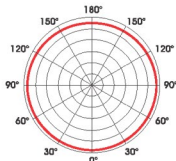

LAV-T-T4-BLACK | Shure

LAV-T-T3-BLACK | Audix / Samson / Acacia / Airwave

LAV-T-S8-BLACK | Sennheiser

MAP \$179.95

Frequency Response Graph:

Polar Patterns:

HSD-SLIMPRO

Omnidirectional Headworn Microphone with Telescoping Boom and Detachable Cable