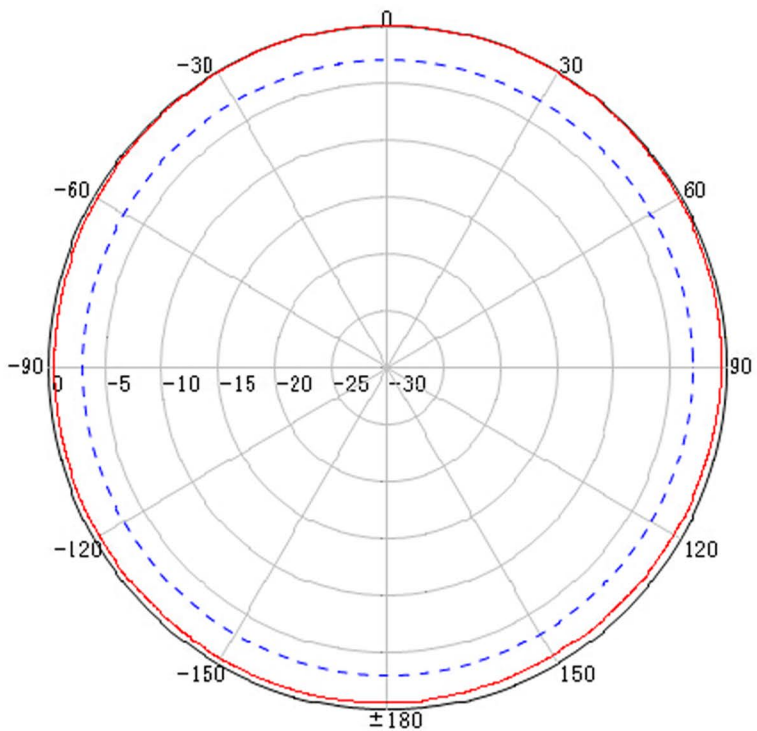

Otto Wireless Solutions

58 Wakis Avenue, Strijdompark
Randburg, 2155
PO BOX 55536 Northlands 2116
Republic of South Africa

Tel: +27 11 791 1033 | Fax: +27 11 791 1187
wireless@otto.co.za | www.otto.co.za

H-Plane