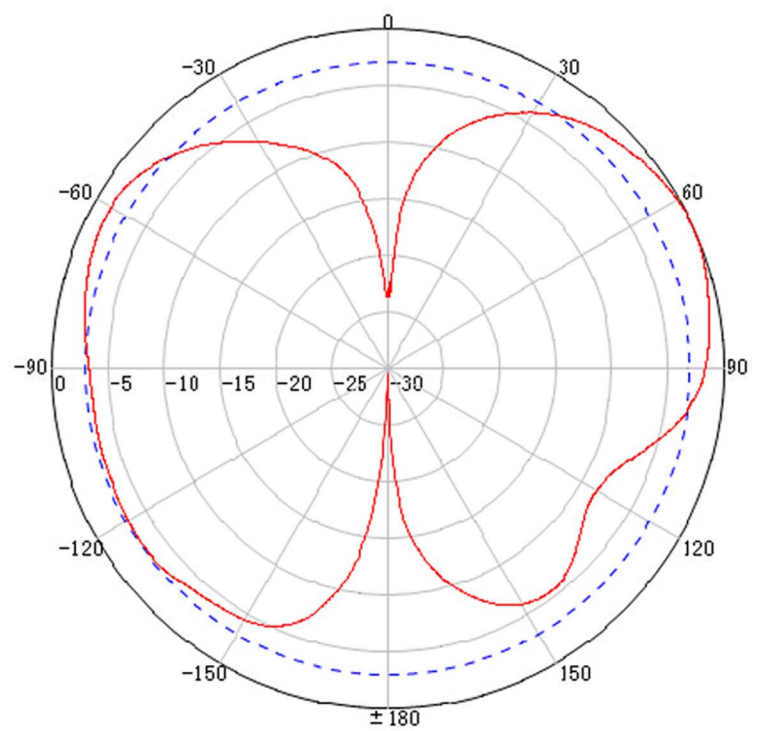

Otto Wireless Solutions

58 Wakis Avenue, Strijdompark
Randburg, 2155
PO BOX 55536 Northlands 2116
Republic of South Africa

Tel: +27 11 791 1033 | Fax: +27 11 791 1187
wireless@otto.co.za | www.otto.co.za

V-Plane