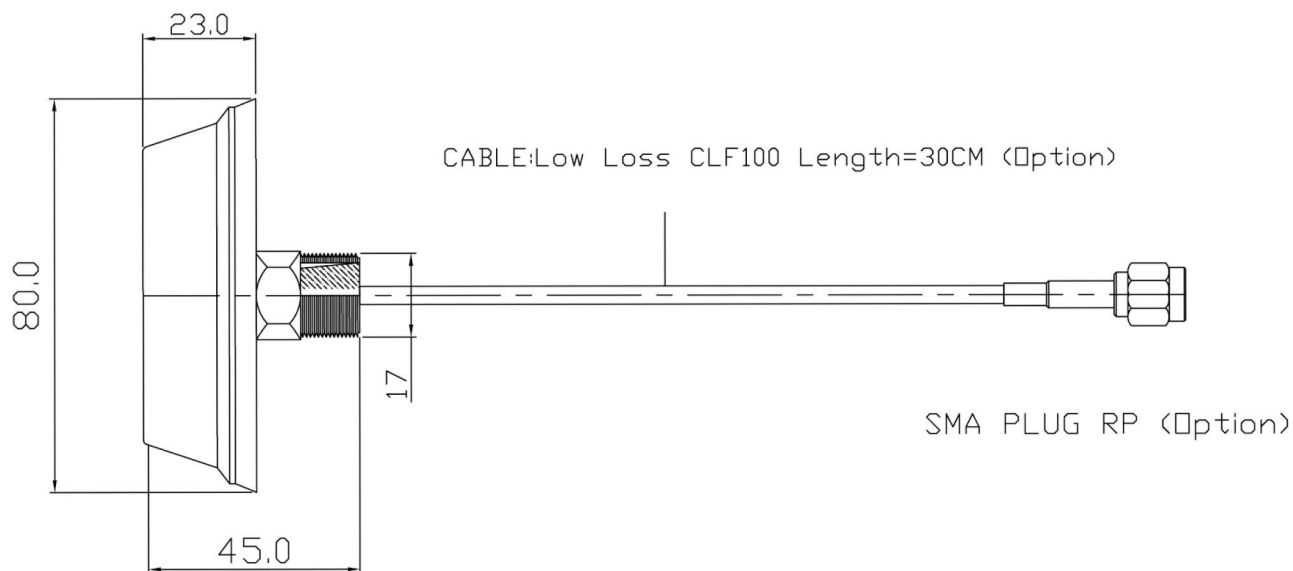

CA-2458-02 | 2.4-2.5GHz 3dBi/5.1-5.9GHz 5dBi CEILING/ROOF+CLF100(30CM)+SMA PLUG RP

1	FREQUENCY : 2400-2500 /5100-5900 MHz	6	IMPEDANCE : 50 Ω
2	GAIN : 2.4-2.5GHz 3dBi/5.1-5.9GHz 5 dBi	7	
3	V.S.W.R : <1.7	8	
4	CABLE LENGTH : 30CM (Option)	9	
5	CONNECTOR : SMA & TNC ... (Option)	10