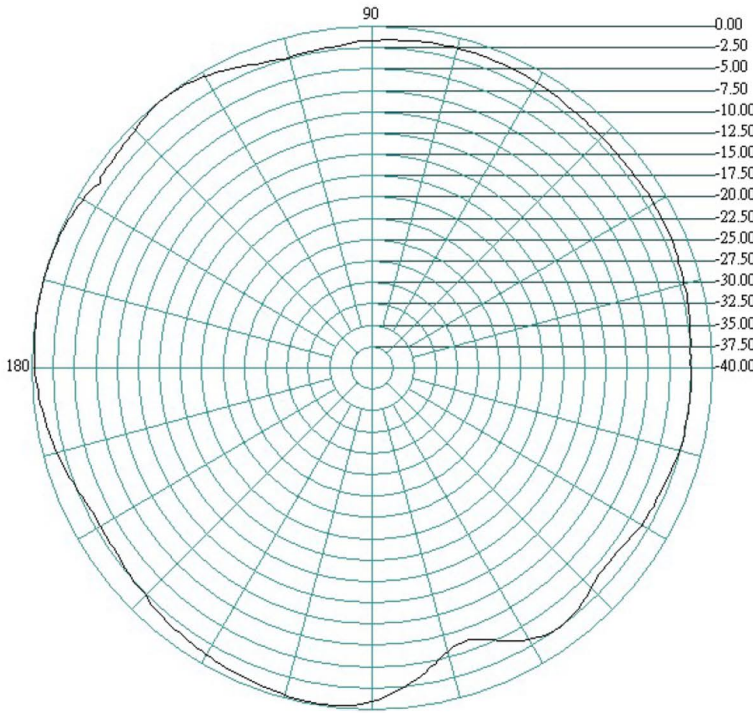

## Mechanical Specifications

Connector: SMA PLUG RP (Option)

Cable: LOW LOSS CLF100 Length=30CM (Option)

Antenna Colour: black or white (Option)

Dimensions: 45 x 80 x 45mm

Temperature: -40°C to +85°C

Humidity: 40% to 95% RH