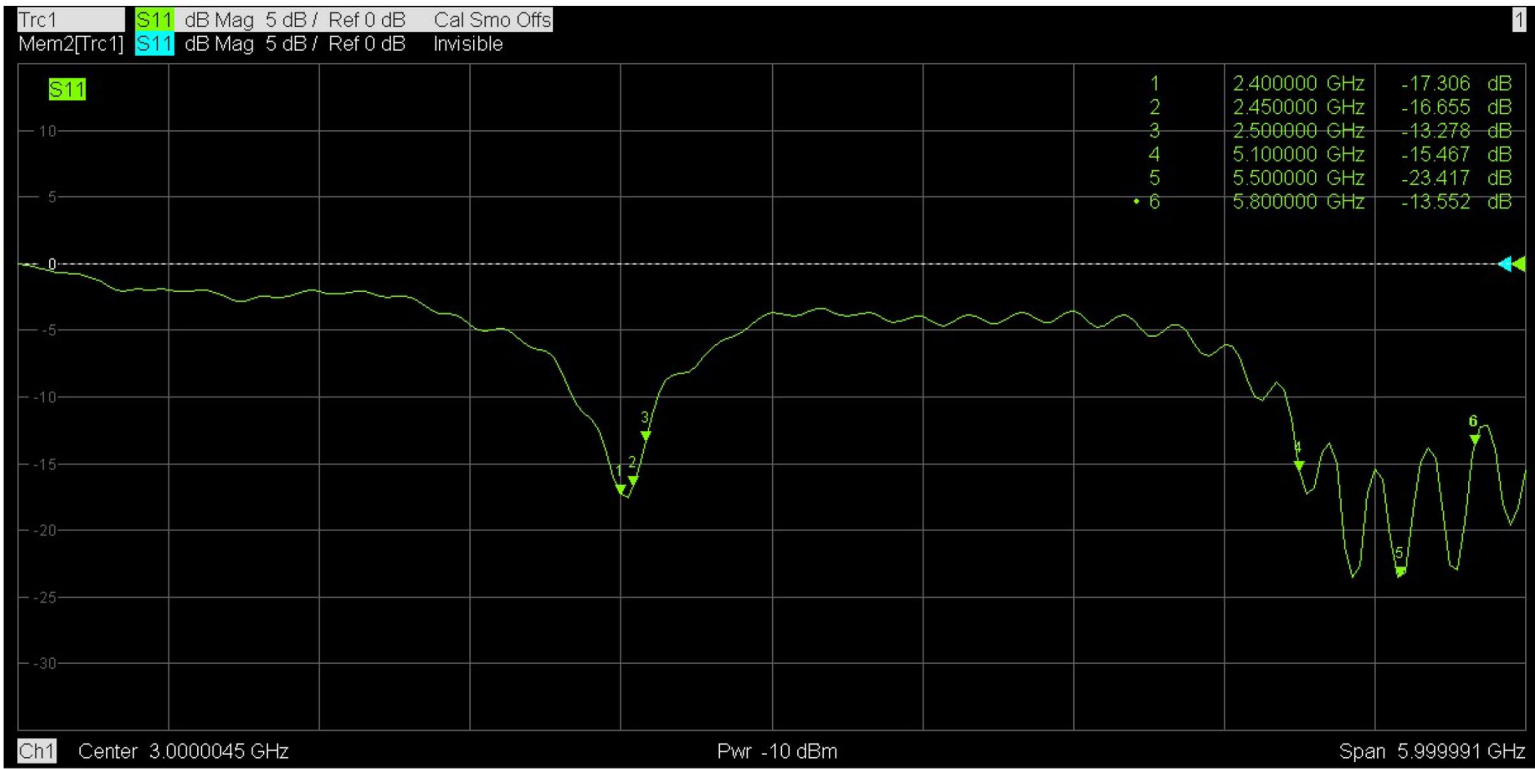

## Product Specifications

Frequency Range: 2400-2500/5100-5900 MHz

Antenna Type: Ceiling/Roof Screw

Gain: 2.4-2.5GHz 3dBi/5.1-5.9GHz 5 dBi

VSWR: < 1.7

Polarization: Linear Vertical

## Mechanical Specifications

Connector: SMA PLUG RP (Option)

Cable: LOW LOSS CLF100 Length=30CM (Option)

Antenna Colour: black or white (Option)

Dimensions: 45 x 80 x 45mm

Temperature: -40°C to +85°C

Humidity: 40% to 95% RH

H-Plane

E-Plane

CA-2458-02 | 2.4-2.5GHz 3dBi/5.1-5.9GHz 5dBi CEILING/ROOF+CLF100(30CM)+SMA PLUG RP

1	FREQUENCY : 2400-2500 /5100-5900 MHz	6	IMPEDANCE : 50 Ω
2	GAIN : 2.4-2.5GHz 3dBi/5.1-5.9GHz 5 dBi	7	
3	V.S.W.R : <1.7	8	
4	CABLE LENGTH : 30CM (Option)	9	
5	CONNECTOR : SMA & TNC ... (Option)	10	