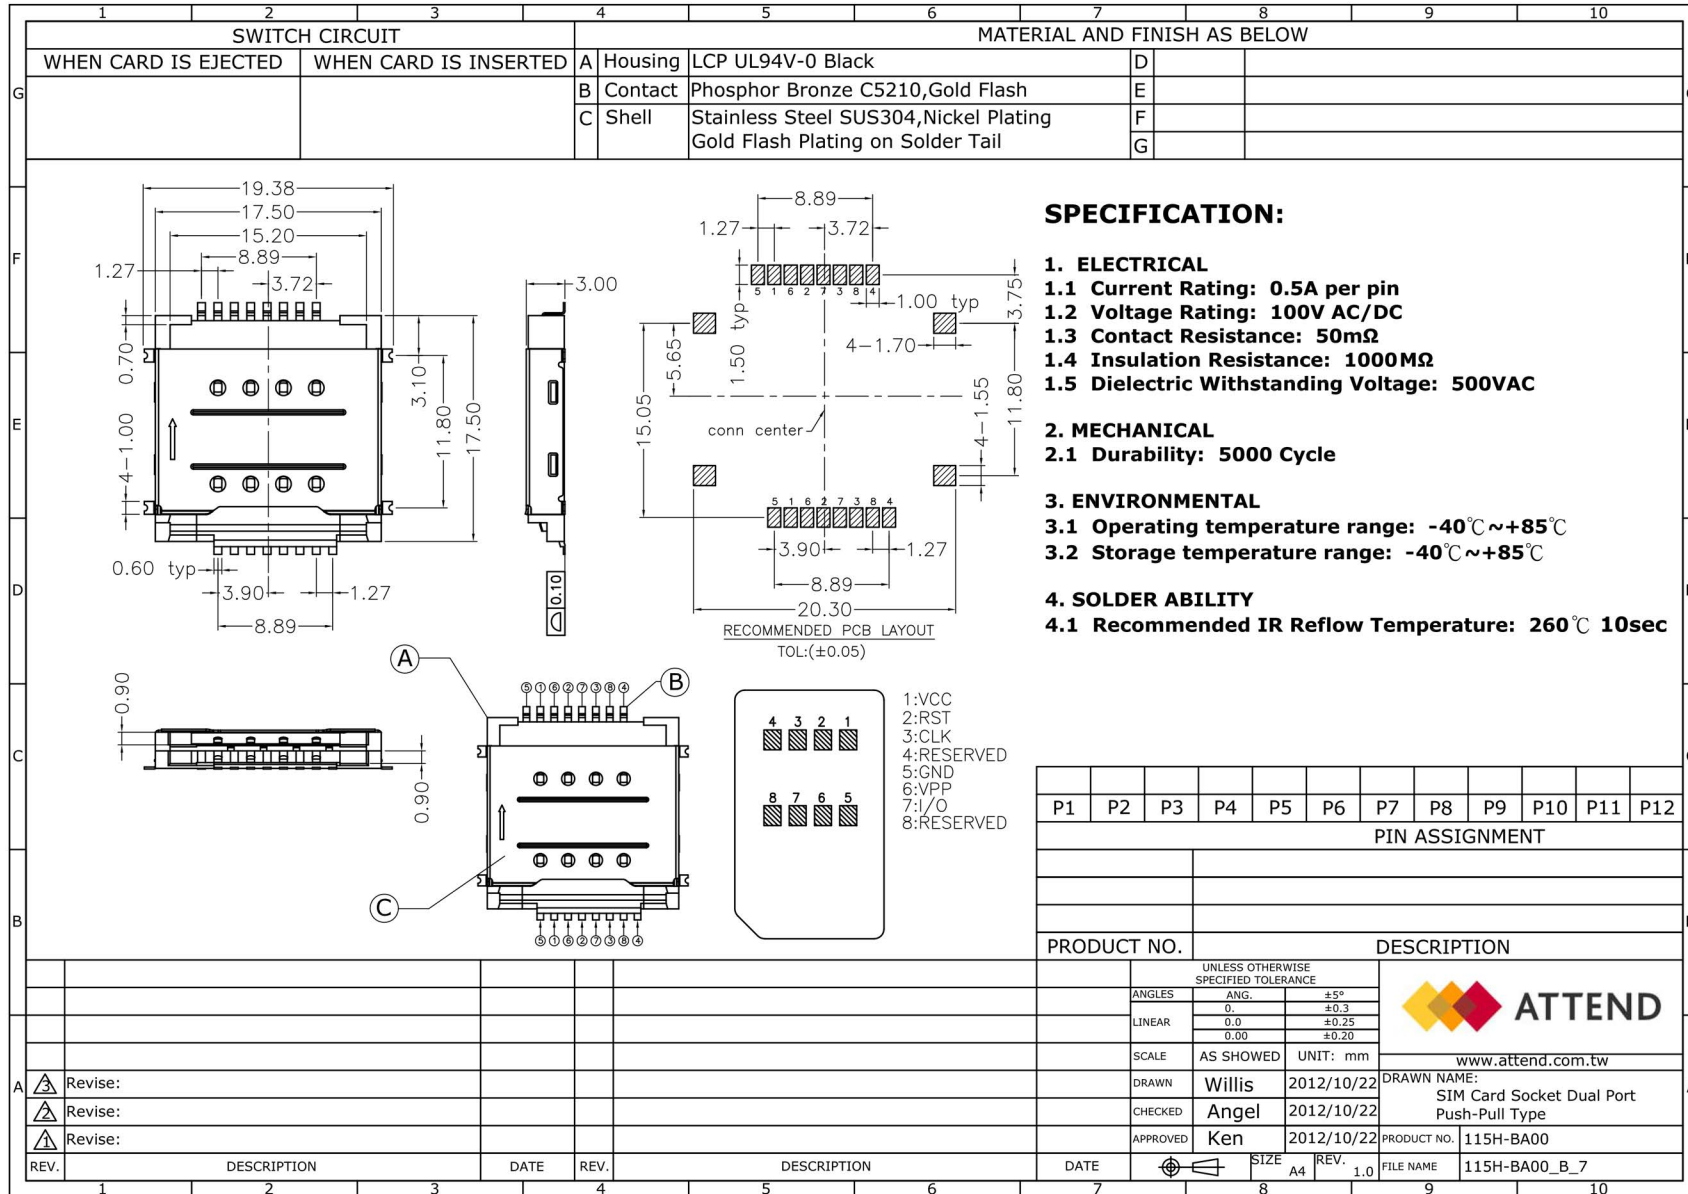

115H-BA00 ATTEND 115H Series Dual SIM Card Holder

www.attend.com.tw

DRAWN NAME:
SIM Card Socket Dual Port
Push-Pull Type

PRODUCT NO. 115H-BA00