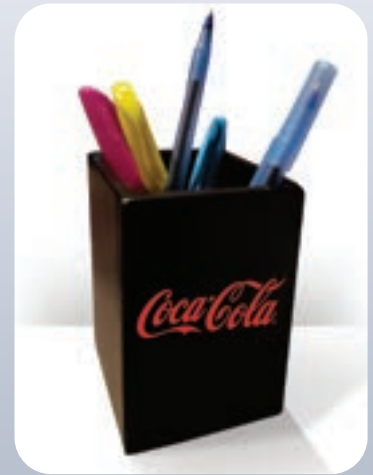

	24	50	100	200
12"	\$7.59	\$7.15	\$6.49	\$5.39
24"	\$20.79	\$19.69	\$18.59	\$17.05

FAN CREATIONS

PPAI SHOW SELL SHEET

DESKTOP ORGANIZERS

Functional Corporate Gifts.

24	50	100	200
\$12.21	\$11.66	\$10.73	\$9.02

PEN HOLDERS

Functional Corporate Gifts.

24	50	100	200
\$4.95	\$4.51	\$4.13	\$3.30

CLIP FRAMES

Great for event gift bags.

24	50	100	200
\$10.89	\$9.35	\$8.14	\$7.15

PICTURE FRAMES

Great for event gift bags.