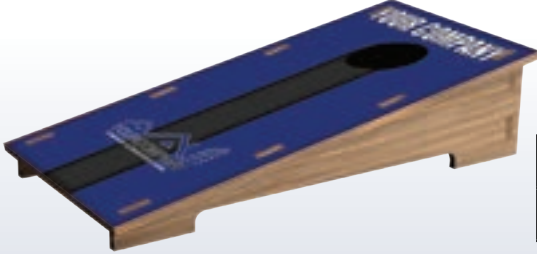

24	50	100	200
\$9.10	\$8.60	\$7.80	\$6.50

FULL-SIZE CORN HOLE

Functional Corporate Gifts.

24	50	100	200
\$118.95	\$112.20	\$102	\$85

DESK CALENDAR

Great for event gift bags.

24	50	100	200
\$12.45	\$11.75	\$10.70	\$8.90